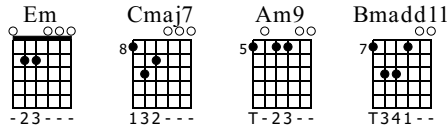

Heavy Weather

Billie Marten

Standard tuning

♩ = 75

S-Gt

Em Cmaj7 Am9 Bmadd11

mf
let ring

T
A
B

0 8 7 5

When the sun...

1. 2.

let ring

T
A
B

0-3 8 10 8 8 7 0-0 0-2 0-2 0-2 0-0 0-2 0-2 0-0 0-3 0-2

Rain falls...

let ring