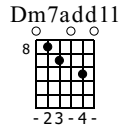

# All is now harmed

Ben Howard

DACGGC  
 ① = C ⑥ = D  
 ② = G  
 ④ = C  
 ♩ = 155

S-Gt

1

*mf*  
Capo. fret 7  
let ring

2

Gadd11