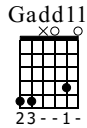

# All is now harmed

Ben Howard

DACGGC  
 ① = C ⑥ = D  
 ② = G  
 ④ = C  
 ♩ = 155

S-Gt

1

*mf*  
Capo. fret 7  
let ring

2

Gadd11