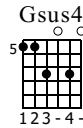

# All is now harmed

Ben Howard

DACGGC  
 ① = C ⑥ = D  
 ② = G  
 ④ = C  
 ♩ = 155

S-Gt

1

*mf*  
Capo. fret 7  
let ring

2

Gadd11