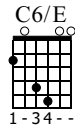

# All is now harmed

Ben Howard

DACGGC  
 ① = C ⑥ = D  
 ② = G  
 ④ = C  
 ♩ = 155

S-Gt

1

*mf*  
Capo. fret 7  
let ring

2

Gadd11