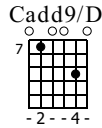

# All is now harmed

Ben Howard

DACGGC  
 ① = C ⑥ = D  
 ② = G  
 ④ = C  
 ♩ = 155

S-Gt

1

*mf*  
Capo. fret 7  
let ring

2

Gadd11

3

C6/E

let ring

4

5

let ring

6

7