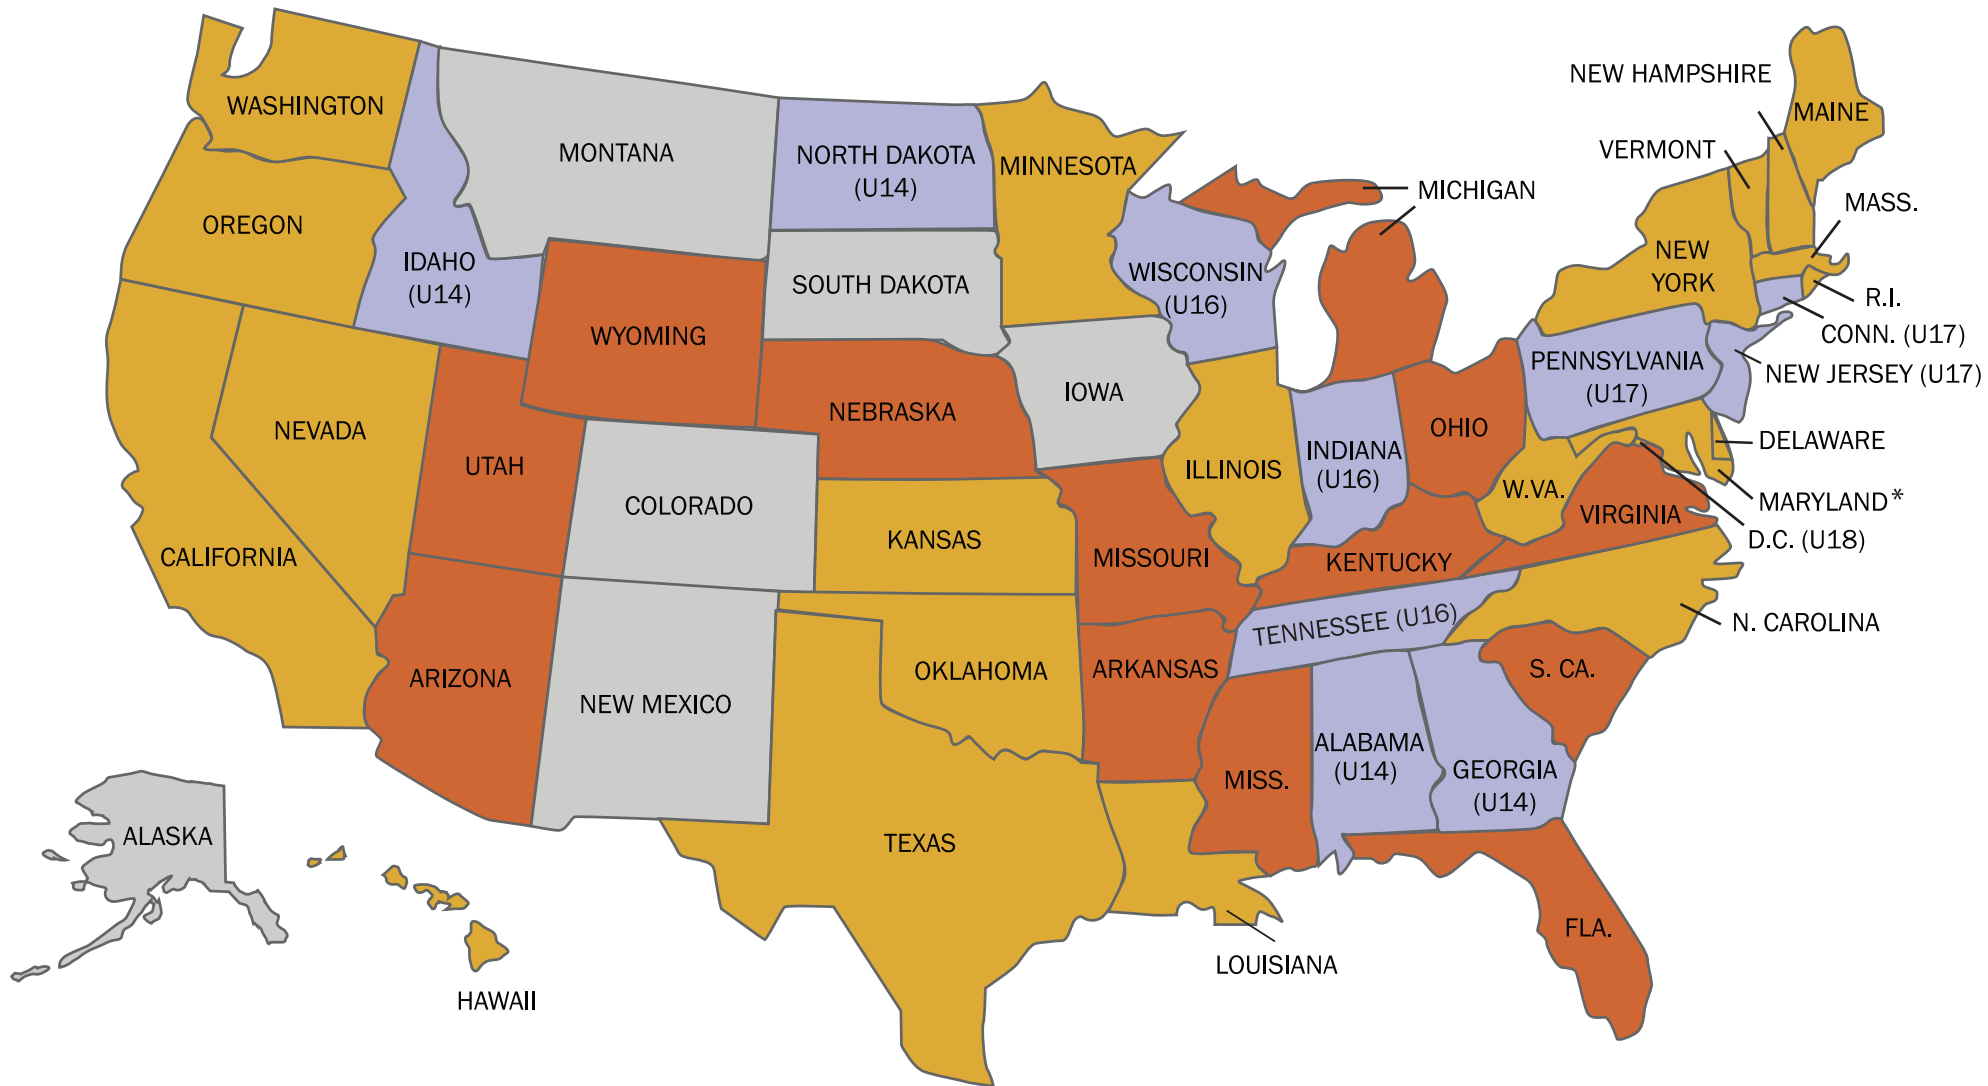

# Indoor Tanning Youth Access Laws

- Under 18 prohibited from indoor tanning
- Parental consent and/or accompaniment required for indoor tanning
- Under 17, 16 or 14 prohibited from indoor tanning
- No indoor tanning restrictions for youth

\* Four county bans in Maryland: Howard County, Montgomery County, Charles County, and Prince George's County.