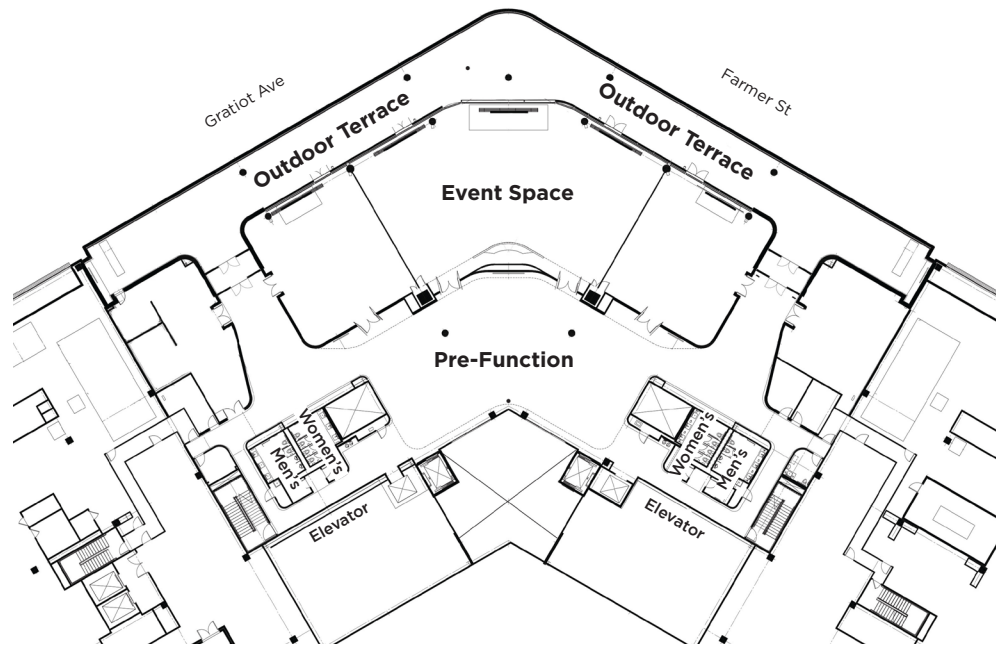

FOR MORE INFORMATION:

(313) 373-8720

Venues@RockEvents.com

RockEventsDetroit