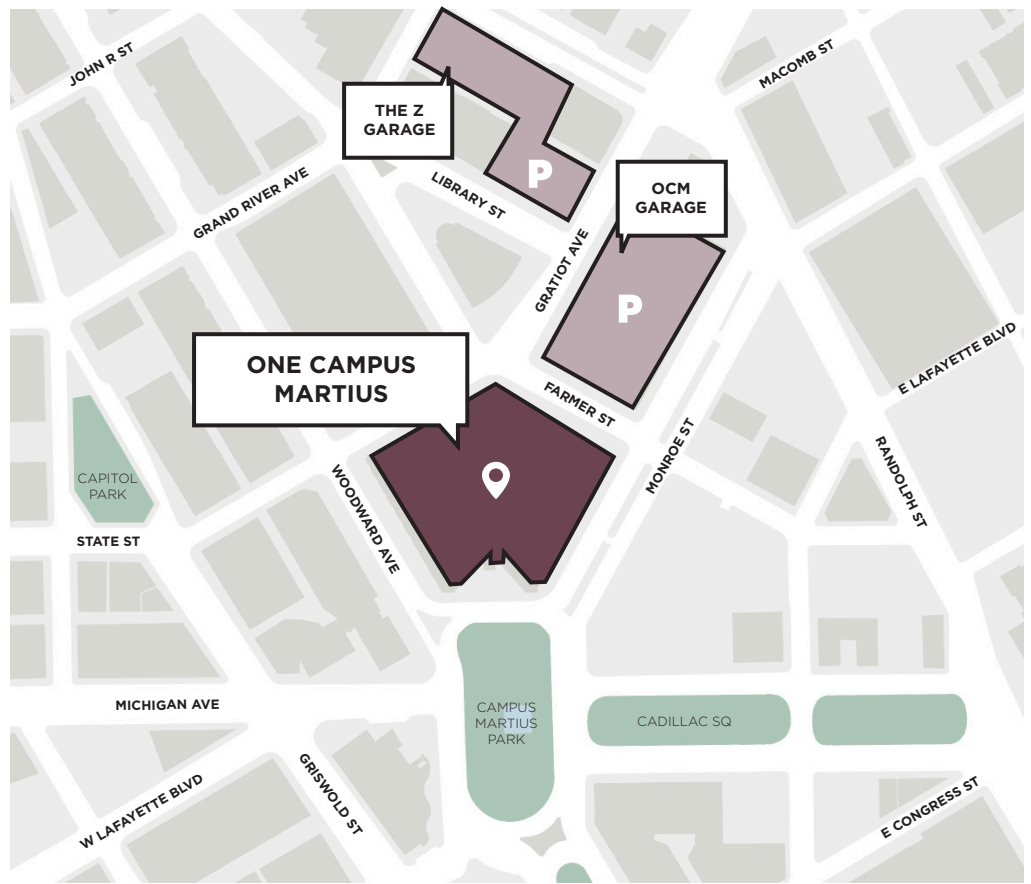

ELEVATE AT ONE CAMPUS MARTIUS

**ONE CAMPUS MARTIUS
DETROIT, MI 48226**

**EVENT SPACE: 7,778 SQ FT
PRE-FUNCTION: 7,842 SQ FT
TERRACE: 5,570 SQ FT**

EVENT SPACE CAPACITY:
• 500 strolling
• 350 banquet
TERRACE CAPACITY:
• 250 strolling

AV CAPABILITIES:

- Sound system
- TV monitors with laptop connection
- Wireless handheld and lavalier microphones
- Drop down screens with projectors
- Integrated lighting system
- Complimentary wireless internet

FURNITURE:

- Fully furnished
- Removable stages
- Private greenrooms
- Built-in bars on terrace
- Motorized window blinds

CATERING:
Please contact us for a full list of preferred caterers.

BEVERAGES:
Rock Events is the exclusive provider of alcoholic beverage service.

PARKING:

- Valet (by permit)
- Self-parking

FLOOR PLAN: