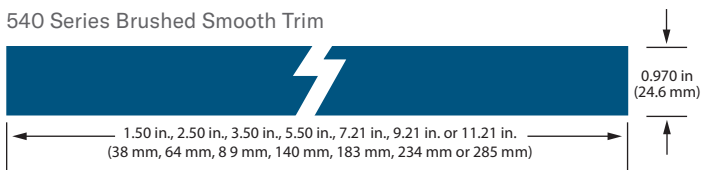

NEW LP® SMARTSIDE® BRUSHED SMOOTH TRIM

- With advanced durability for longer lasting beauty
- Engineered wood strand technology
- Holds up in extreme weather and helps protect against damage from moisture, hail, and freeze/thaw cycles.
- Treated with the SmartGuard® process for superior protection against the weather, resistance to termites and fungal decay
- 16 ft length can result in faster installation and fewer seams
- Primed for exceptional paint adhesion
- Backed by an industry-leading 5/50-year limited warranty

440 Series Brushed Smooth Trim

540 Series Brushed Smooth Trim

LP® SmartSide® Smooth Trim is available in a wide variety of widths.

For product catalog & complete warranty details, visit LPSmartSide.com

DESCRIPTION	LENGTH	ACTUAL WIDTH	MINIMUM THICKNESS	PID NUMBER	WEIGHT
440 Series Brushed Smooth Trim	16 ft (192 in)	1.50 in (38 mm)	0.625 in (16 mm)	46012	2 psf
	16 ft (192 in)	2.50 in (64 mm)	0.625 in (16 mm)	45999	2 psf
	16 ft (192 in)	3.50 in (8.9 cm)	0.625 in (16 mm)	46000	2 psf
	16 ft (192 in)	5.50 in (14.0 cm)	0.625 in (16 mm)	46001	2 psf
	16 ft (192 in)	7.21 in (18.3 cm)	0.625 in (16 mm)	46002	2 psf
	16 ft (192 in)	9.21 in (23.4 cm)	0.625 in (16 mm)	46003	2 psf
	16 ft (192 in)	11.21 in (28.5 cm)	0.625 in (16 mm)	46004	2 psf
540 Series Brushed Smooth Trim	16 ft (192 in)	1.50 in (38 mm)	0.910 in (23 mm)	46011	3 psf
	16 ft (192 in)	2.50 in (64 mm)	0.910 in (23 mm)	46010	3 psf
	16 ft (192 in)	3.50 in (8.9 cm)	0.910 in (23 mm)	45992	3 psf
	16 ft (192 in)	5.50 in (14.0 cm)	0.910 in (23 mm)	45993	3 psf
	16 ft (192 in)	7.21 in (18.3 cm)	0.910 in (23 mm)	45995	3 psf
	16 ft (192 in)	9.21 in (23.4 cm)	0.910 in (23 mm)	45997	3 psf
	16 ft (192 in)	11.21 in (28.5 cm)	0.910 in (23 mm)	45998	3 psf