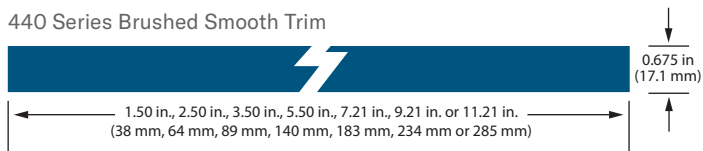

NEW LP® SMARTSIDE® BRUSHED SMOOTH TRIM

- With advanced durability for longer lasting beauty
- Engineered wood strand technology
- Holds up in extreme weather and helps protect against damage from moisture, hail, and freeze/thaw cycles.
- Treated with the SmartGuard® process for superior protection against the weather, resistance to termites and fungal decay
- 16 ft length can result in faster installation and fewer seams
- Primed for exceptional paint adhesion
- Backed by an industry-leading 5/50-year limited warranty

440 Series Brushed Smooth Trim

540 Series Brushed Smooth Trim

LP® SmartSide® Smooth Trim is available in a wide variety of widths.

For product catalog & complete warranty details, visit LPSmartSide.com

DESCRIPTION	LENGTH	ACTUAL WIDTH	MINIMUM THICKNESS	PID NUMBER	WEIGHT
440 Series Brushed Smooth Trim	16 ft (192 in)	1.50 in (38 mm)	0.625 in (16 mm)	46012	2 psf
	16 ft (192 in)	2.50 in (64 mm)	0.625 in (16 mm)	45999	2 psf
	16 ft (192 in)	3.50 in (8.9 cm)	0.625 in (16 mm)	46000	2 psf
	16 ft (192 in)	5.50 in (14.0 cm)	0.625 in (16 mm)	46001	2 psf
	16 ft (192 in)	7.21 in (18.3 cm)	0.625 in (16 mm)	46002	2 psf
	16 ft (192 in)	9.21 in (23.4 cm)	0.625 in (16 mm)	46003	2 psf
	16 ft (192 in)	11.21 in (28.5 cm)	0.625 in (16 mm)	46004	2 psf
540 Series Brushed Smooth Trim	16 ft (192 in)	1.50 in (38 mm)	0.910 in (23 mm)	46011	3 psf
	16 ft (192 in)	2.50 in (64 mm)	0.910 in (23 mm)	46010	3 psf
	16 ft (192 in)	3.50 in (8.9 cm)	0.910 in (23 mm)	45992	3 psf
	16 ft (192 in)	5.50 in (14.0 cm)	0.910 in (23 mm)	45993	3 psf
	16 ft (192 in)	7.21 in (18.3 cm)	0.910 in (23 mm)	45995	3 psf
	16 ft (192 in)	9.21 in (23.4 cm)	0.910 in (23 mm)	45997	3 psf
	16 ft (192 in)	11.21 in (28.5 cm)	0.910 in (23 mm)	45998	3 psf