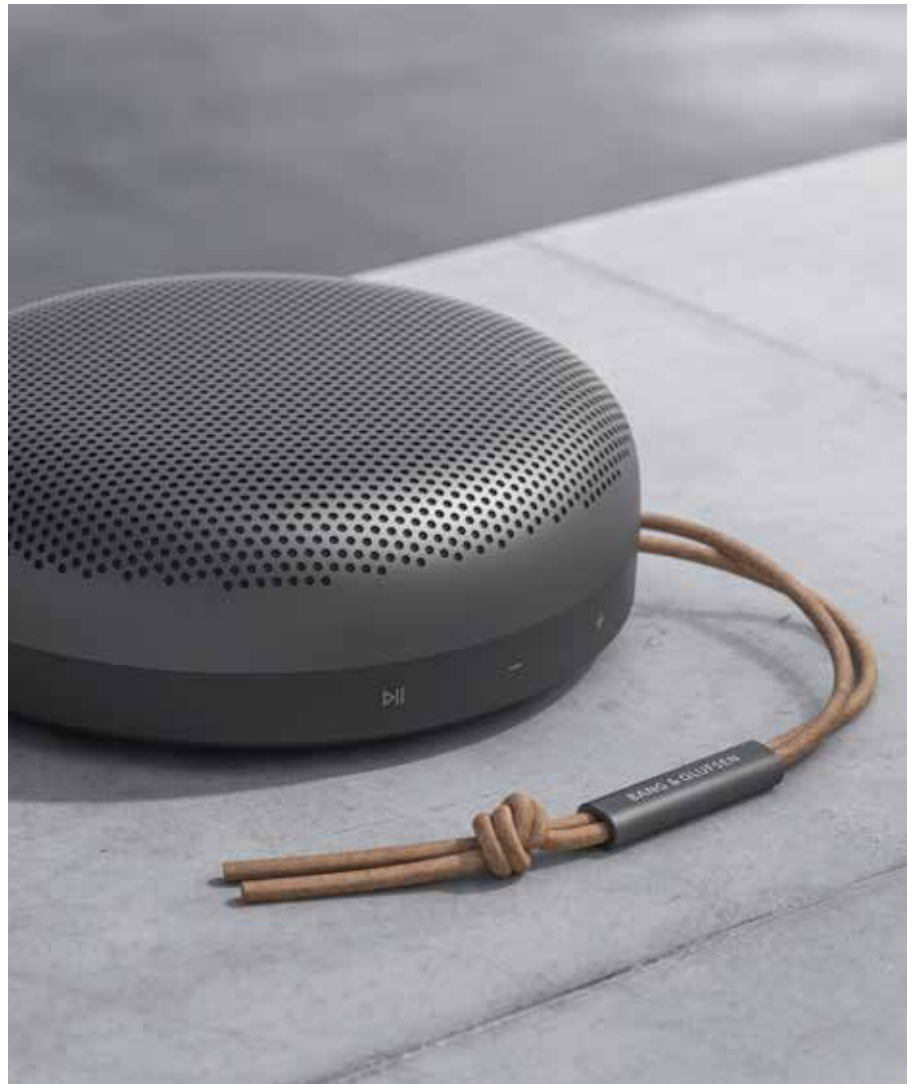

Bring beauty to the moment

With a refined, slim profile, clear user interface and numerous features, Beosound A1 2nd Gen. is a powerful portable speaker with an iconic design. Bang & Olufsen Signature Sound is at the heart of Beosound A1 2nd Gen., with aptX Adaptive Bluetooth technology.

It features up to 18 hours of play time at typical listening volumes and is fully dust and waterproof, meaning that it can be enjoyed wherever you take it. Beosound A1 2nd Gen. features Alexa voice assistant built-in and a three microphone array with FarField technology for great call clarity, making it a great conversation tool at home or at the office.

IMPORTANT FEATURES

- 🎵 Superb sound quality, with aptX Adaptive.
- 🔒 IP67 level dust and waterproofing.
- ✍️ Aesthetic office companion with enhanced call capability.
- 🗣️ Alexa voice assistant built-in.
- 🔋 Up to 18 hours of battery life at typical listening volumes.

25 words:

A powerful, beautiful portable speaker with a wide breadth of capability. The iconic design is fully dust and waterproof with strong battery life and features Alexa built-in.

50 words:

With a refined, slim profile, clear user interface and numerous features, Beosound A1 2nd Gen. is a powerful portable speaker with an iconic design.