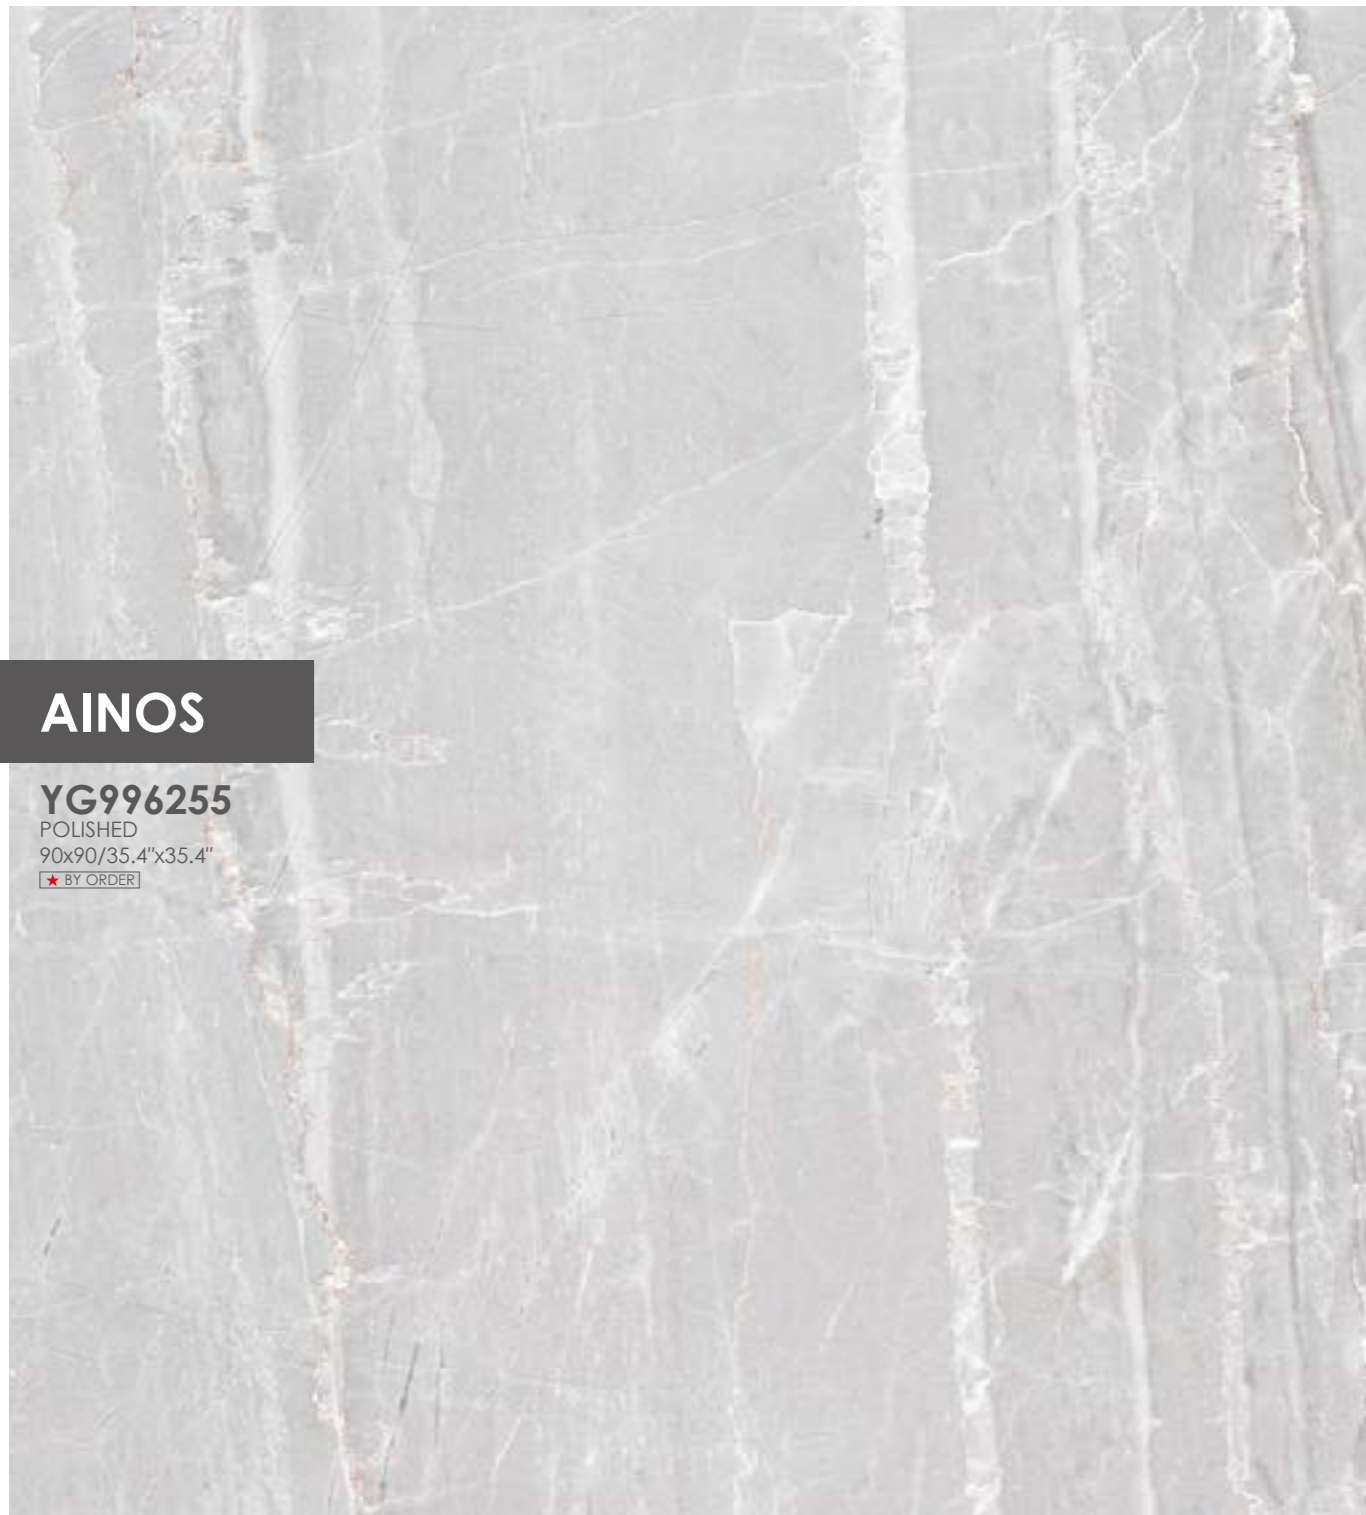

AINOS

YG996255
POLISHED
90x90/35.4"x35.4"
★ BY ORDER

POLISHED

35.4"x35.4"
90x90
11mm

RECTIFIED

STAIN RESISTANCE

FULL BODY TILE