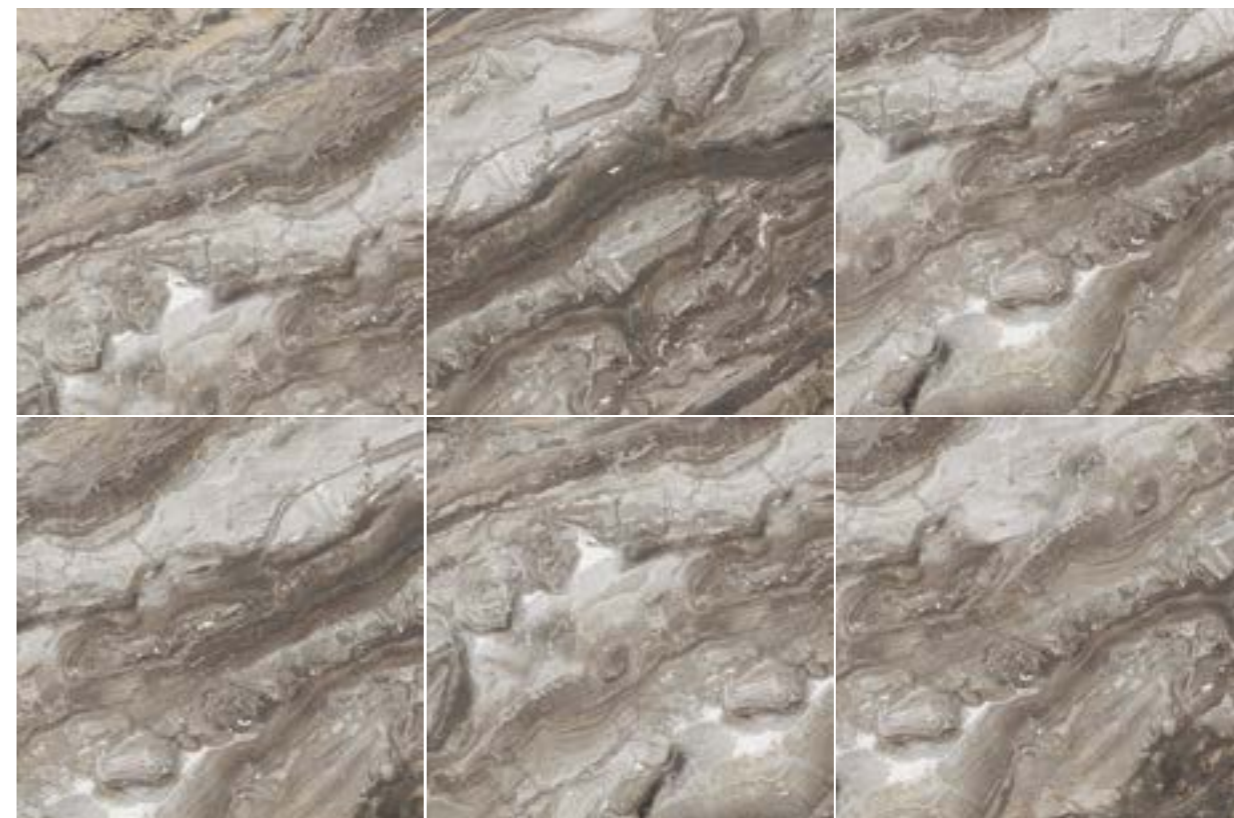

YG996267

POLISHED
90x90/35.4"x35.4" ★ BY ORDER

Description:

The subtle Lunessi marble of our line creates a classic look for bathroom and living areas alike, while its reflective finish adds a touch of glamour.

Made To Measure