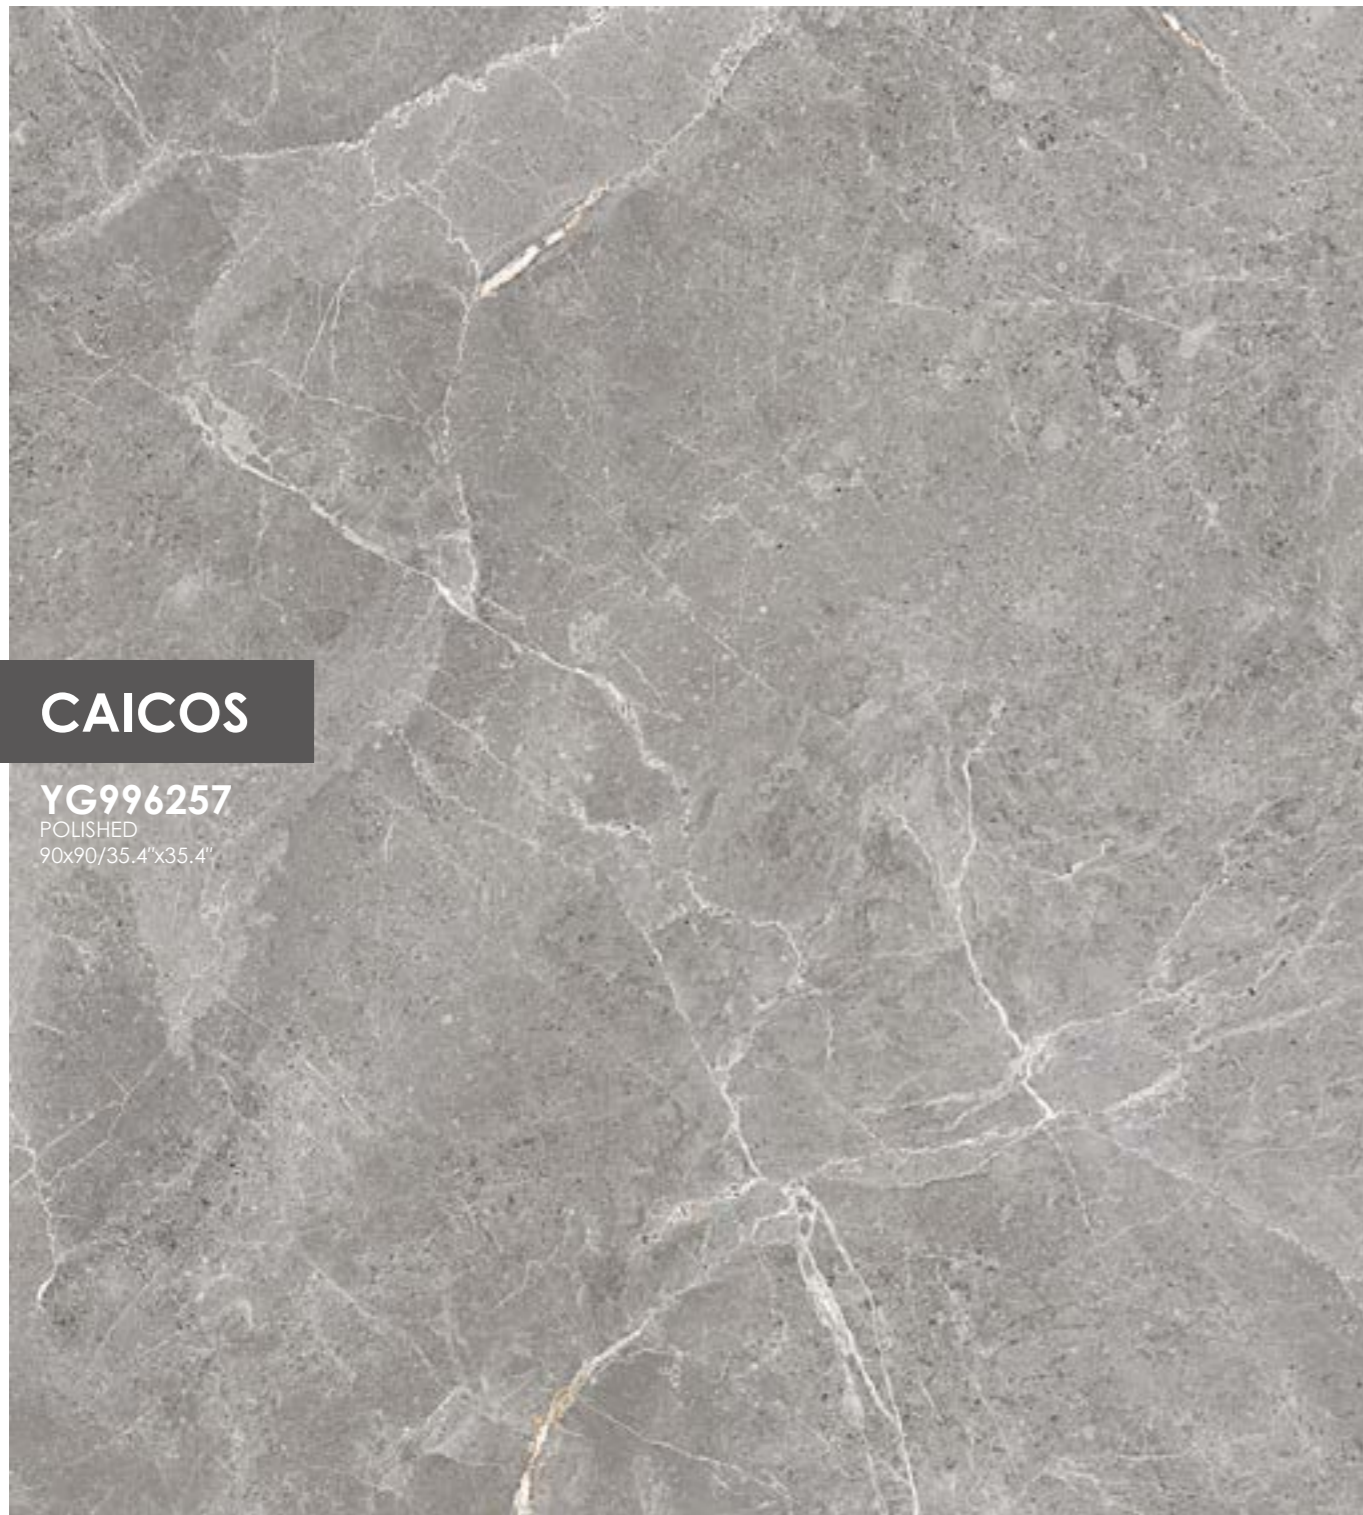

Mini-grid

Checker board

Staggered brickwork

Staggered brickwork

Staggered brickwork

- Marble+
- Marble
- Cement
- Stone
- Textile
- Wood

CAICOS

YG996257
 POLISHED
 90x90/35.4"x35.4"