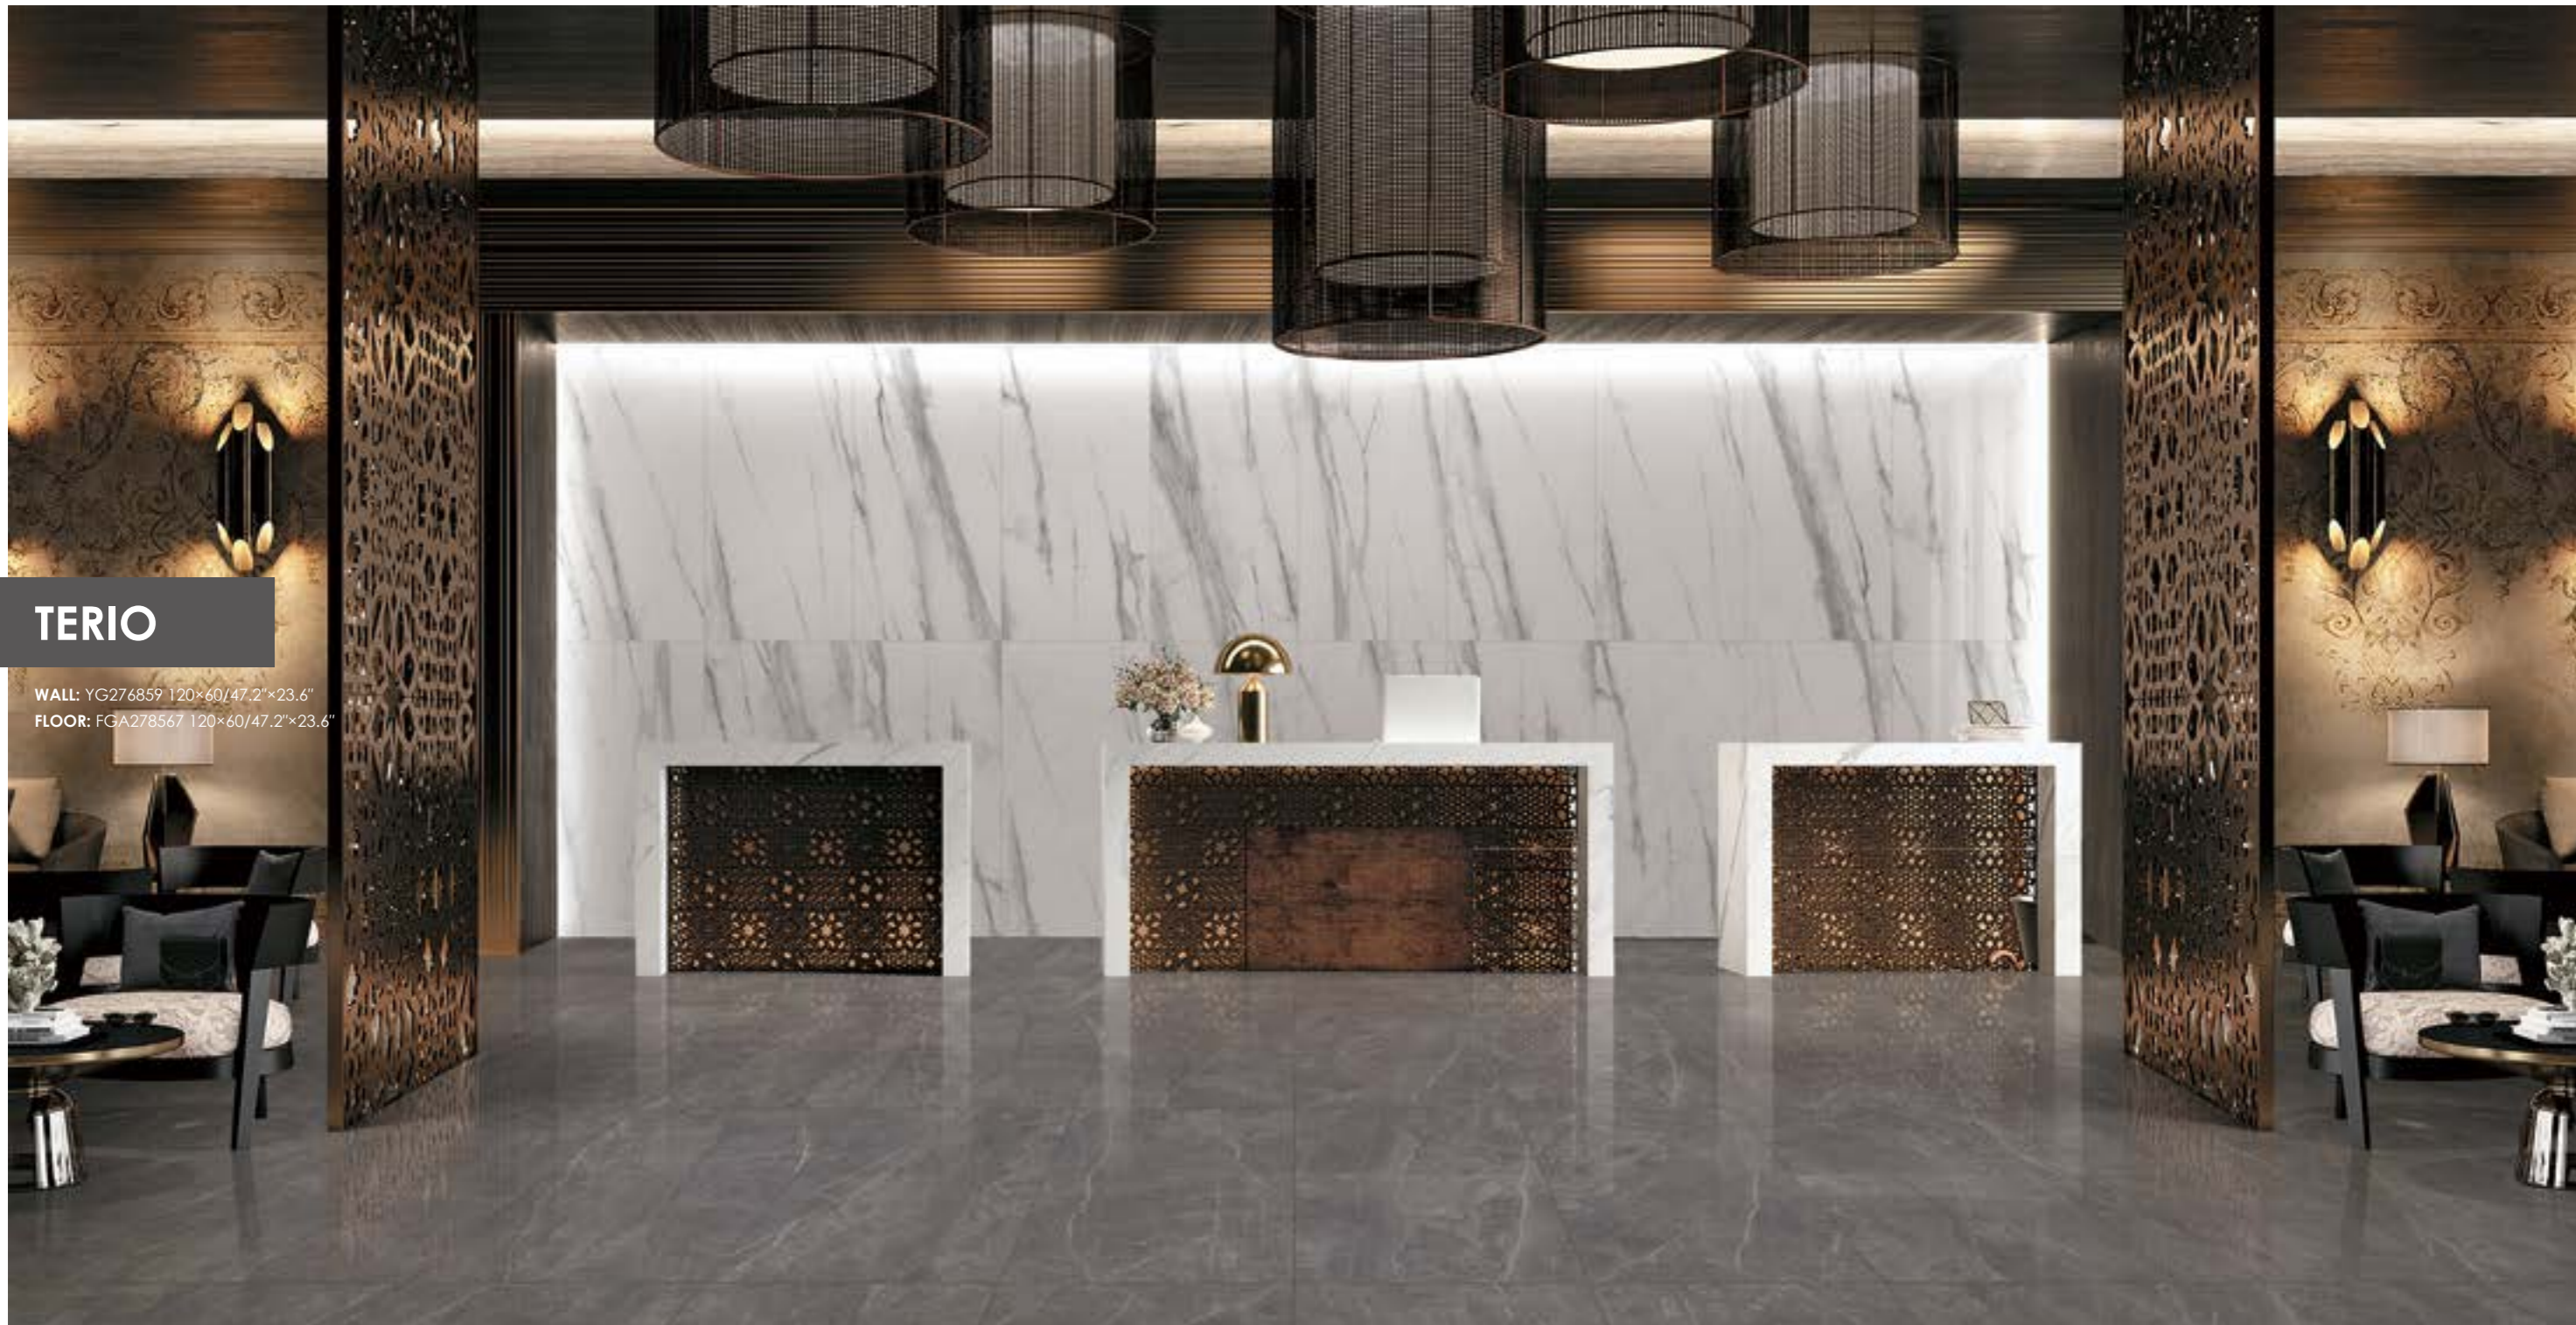

- Marble+
- Marble
- Cement
- Stone
- Textile
- Wood

TERIO

WALL: YG276859 120×60/47.2"×23.6"
FLOOR: FGA278567 120×60/47.2"×23.6"

- Marble+
- Marble
- Cement
- Stone
- Textile
- Wood

GOILA

WALL: YG276852 120×60/47.2"×23.6"