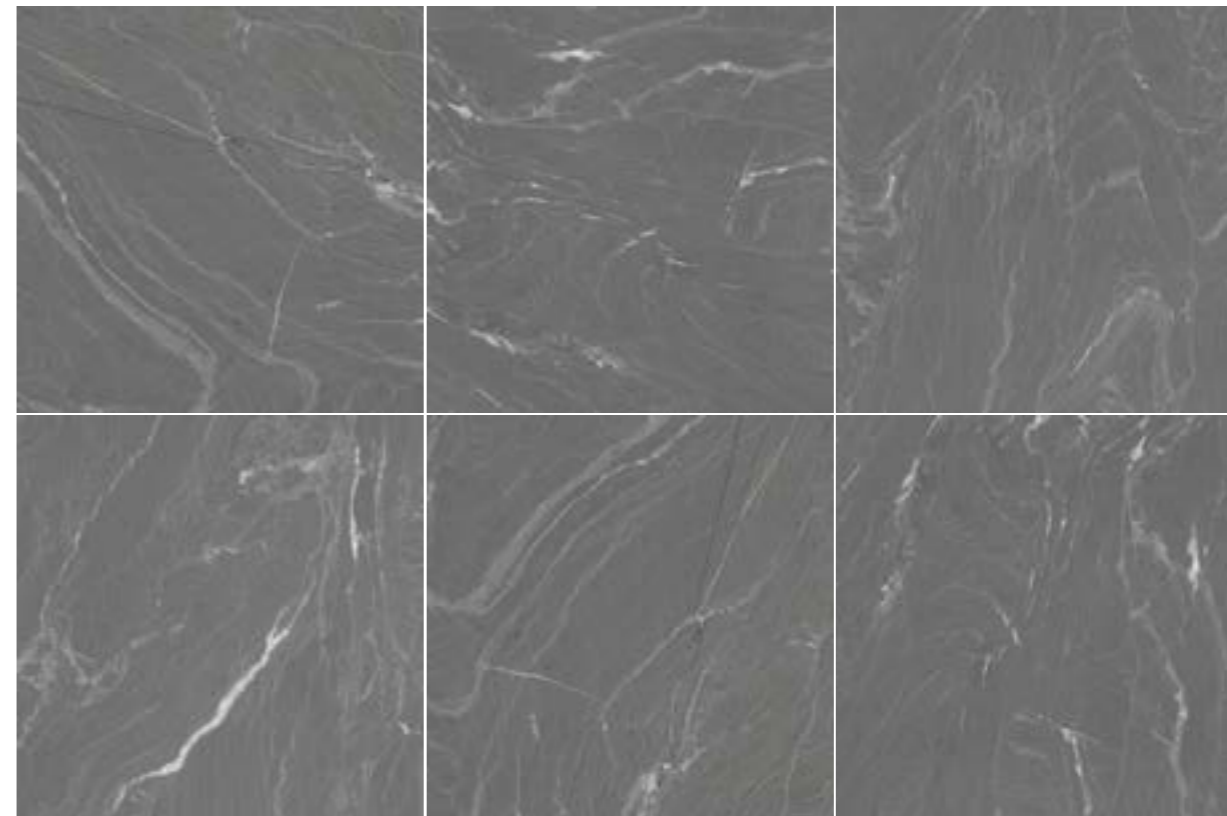

FULL
BODY TILE

Description:

The Rosetta stone, carved in black granodiorite during the Hellenistic period, is believed to have originally been displayed within a temple. It was probably moved during the early medieval period, and was eventually used as building material in the construction of Fort Julien near the town of Rashid (Rosetta) in the Nile Delta. Dongpeng Marble+ Rosetta was exactly born in this context. The distinctive high-class dark grey, accompanied by the white curving grains disorderly scattered on the surface, injects a sense of dynamic effect into spaces. Sophisticated Marble techniques also enhance all performances of Rosetta like the excellent abrasion resistance. Besides, its modern and minimalist style attracts wide attention of designers and architects.