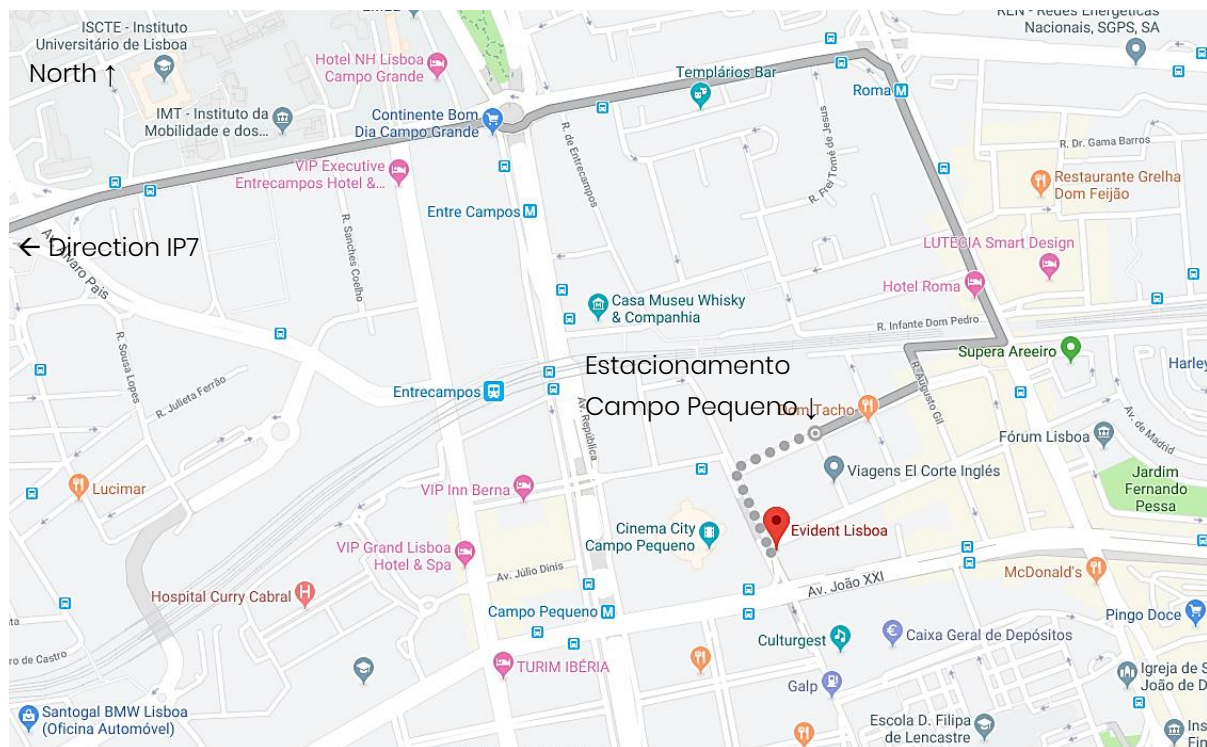

Parking Instructions

You are welcome to park at the right side of the main entrance of the building (3 parking spots, 4 euros per day) and take the elevator to our reception at the 7th floor.

You can also park at Estacionamento Campo Pequeno and continue by foot (3 minutes) to get to our office (parking area, 1,40 euros per hour, 7 euros per day)

Estacionamento Campo Pequeno
Avenida Sacadura Cabral 40
1000-273 Lisbon

Map

Office Address

Evident Lisboa, Unipessoal Lda
Campo Pequeno N° 48
7th & 8th floor
1000-081 LISBON
Phone: +351215855153