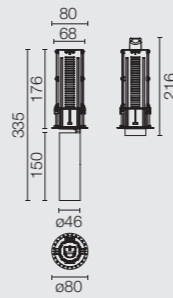

FIND ME 3  
TRACK

POWER LED  
28W

FIND ME 1  
SUSPENSION

POWER LED  
6W

FIND ME MONO POINT \*

30 Bianco  
30 White

06 Cromo  
06 Chrome

14 Nero  
14 Black