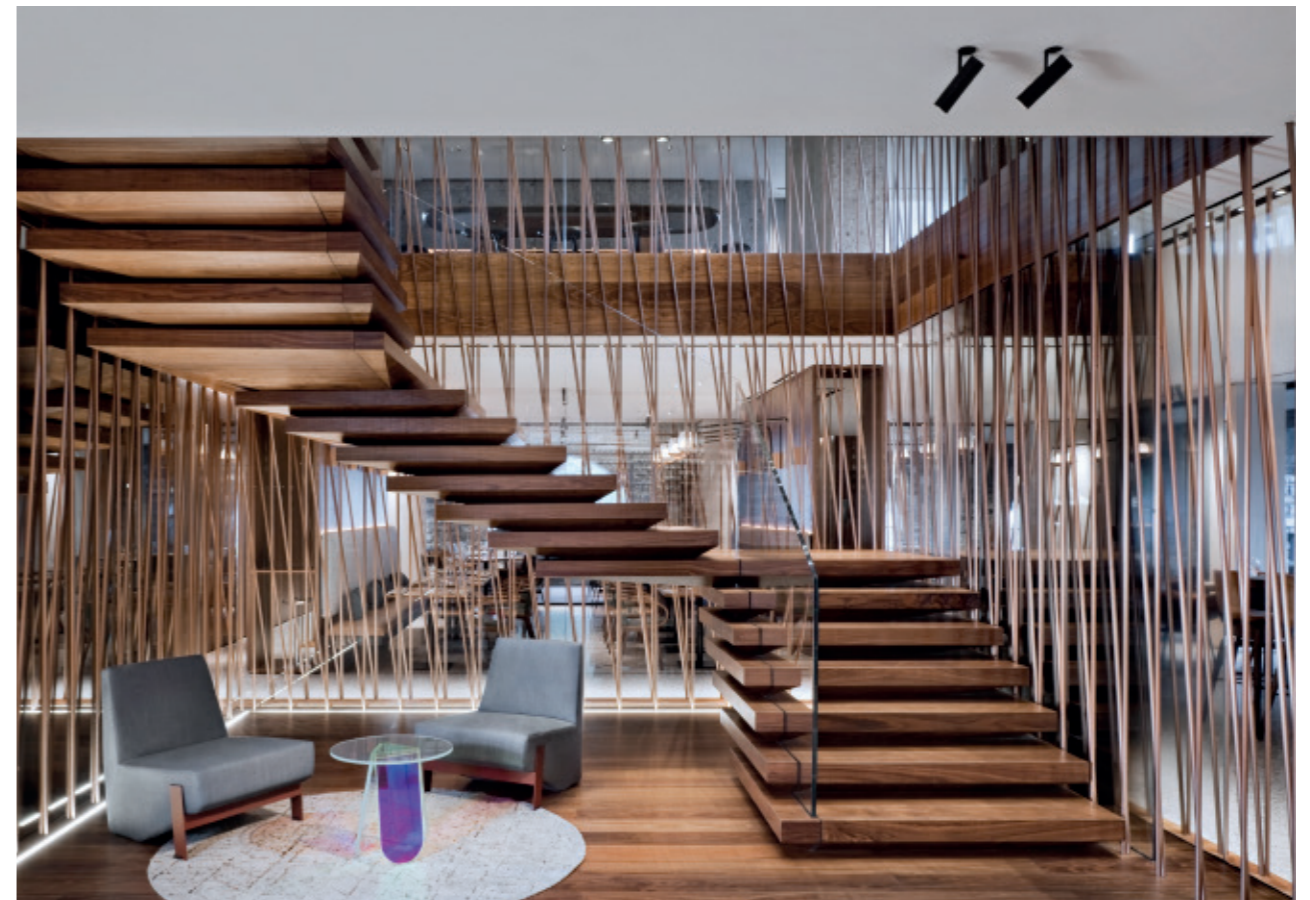

Interior lighting projector with LED light source. Available in three versions: Mono Point version (0, 1 and 2) -consisting of a removable cylindrical body that acts as a downlight when set in its upper position and becomes an adjustable projector when set in its lower position-, Find Me 3 Track version and Suspension version.

Orientabile ed oscillante grazie alla sua base in grado di ruotare a 360° e al suo braccio in zamak orientabile fino a 70°.

Directional and tilting thanks to its base with 360° rotation capacity and to its arm made of zamak, directional up to 70°.