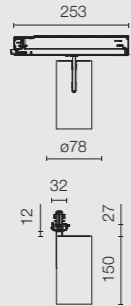

FIND ME 3  
TRACK

POWER LED  
28W

FIND ME 1  
SUSPENSION

POWER LED  
6W

FIND ME MONO POINT \*

30 Bianco  
30 White

06 Cromo  
06 Chrome

14 Nero  
14 Black