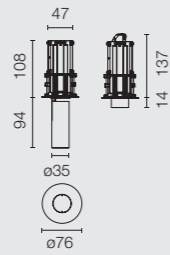

Hotel Colombo, Italy  
Top

Carbonado Energy,  
South Africa

FIND ME 0  
TRIM / NO TRIM

POWER LED  
3,5W

FIND ME 1  
TRIM / NO TRIM

POWER LED  
6W

FIND ME 2  
TRIM / NO TRIM

POWER LED  
10W

FIND ME 3  
TRACK

POWER LED  
28W

FIND ME 1  
SUSPENSION

POWER LED  
6W

FIND ME MONO POINT \*

30 Bianco  
30 White

06 Cromo  
06 Chrome

14 Nero  
14 Black