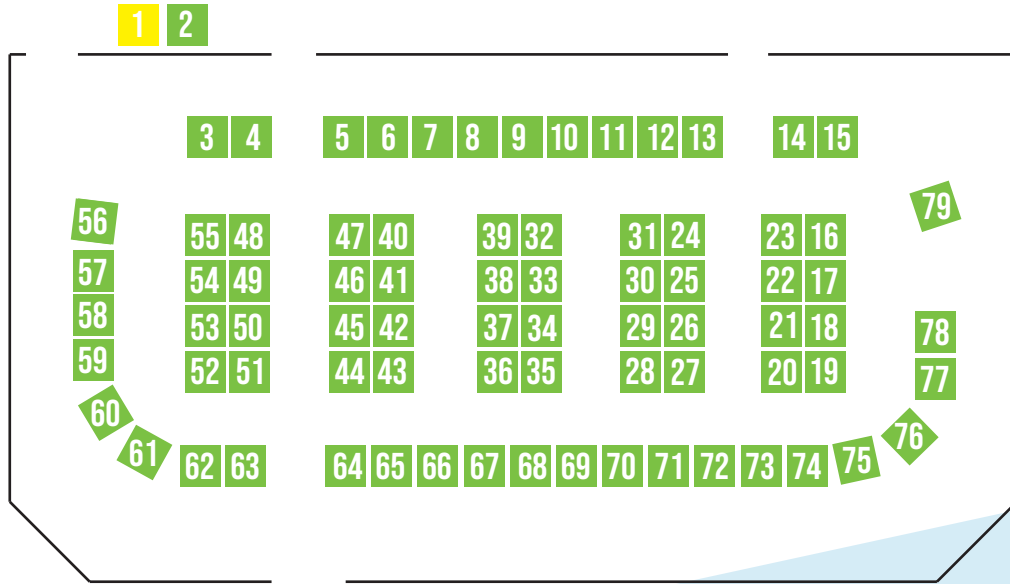

## HEALTH & WELLNESS

- 8 Grand River Hospital
- 9 Columbia Forest \*
- 10 Schlegel Villages
- 11 Christian Horizons
- 13 Denise Lowe
- 14 Gina's College of Advanced Aesthetics
- 15 Henry Walsler Funeral Home
- 39 Infrastructure Health and Safety Association \*