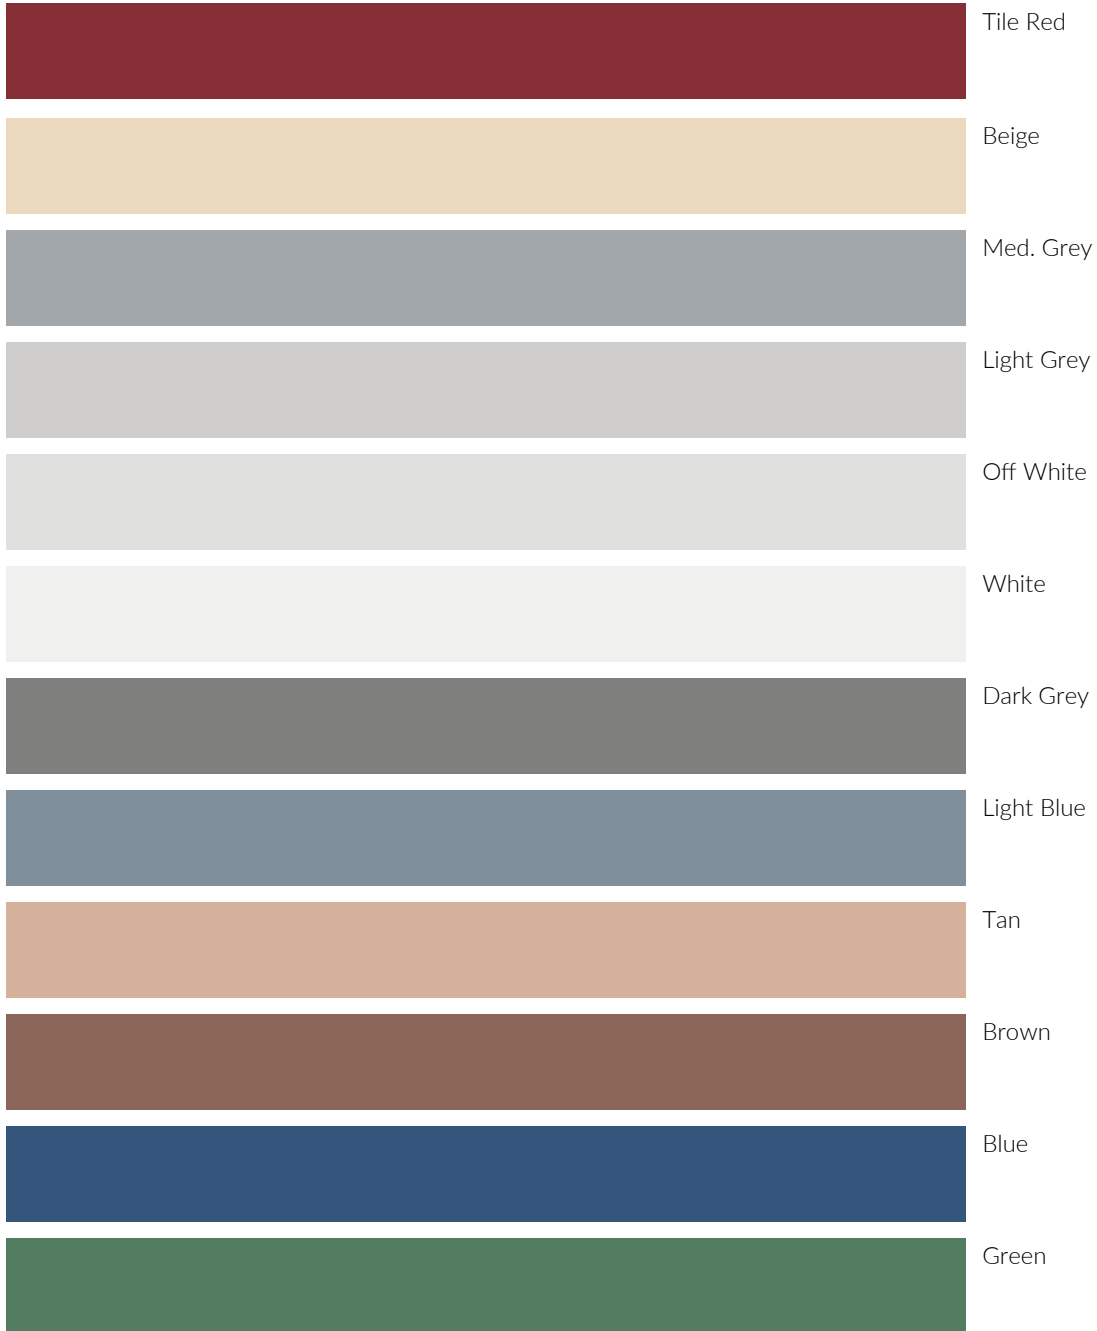

COLOR CHART

KreteTek Industries

Special order colors