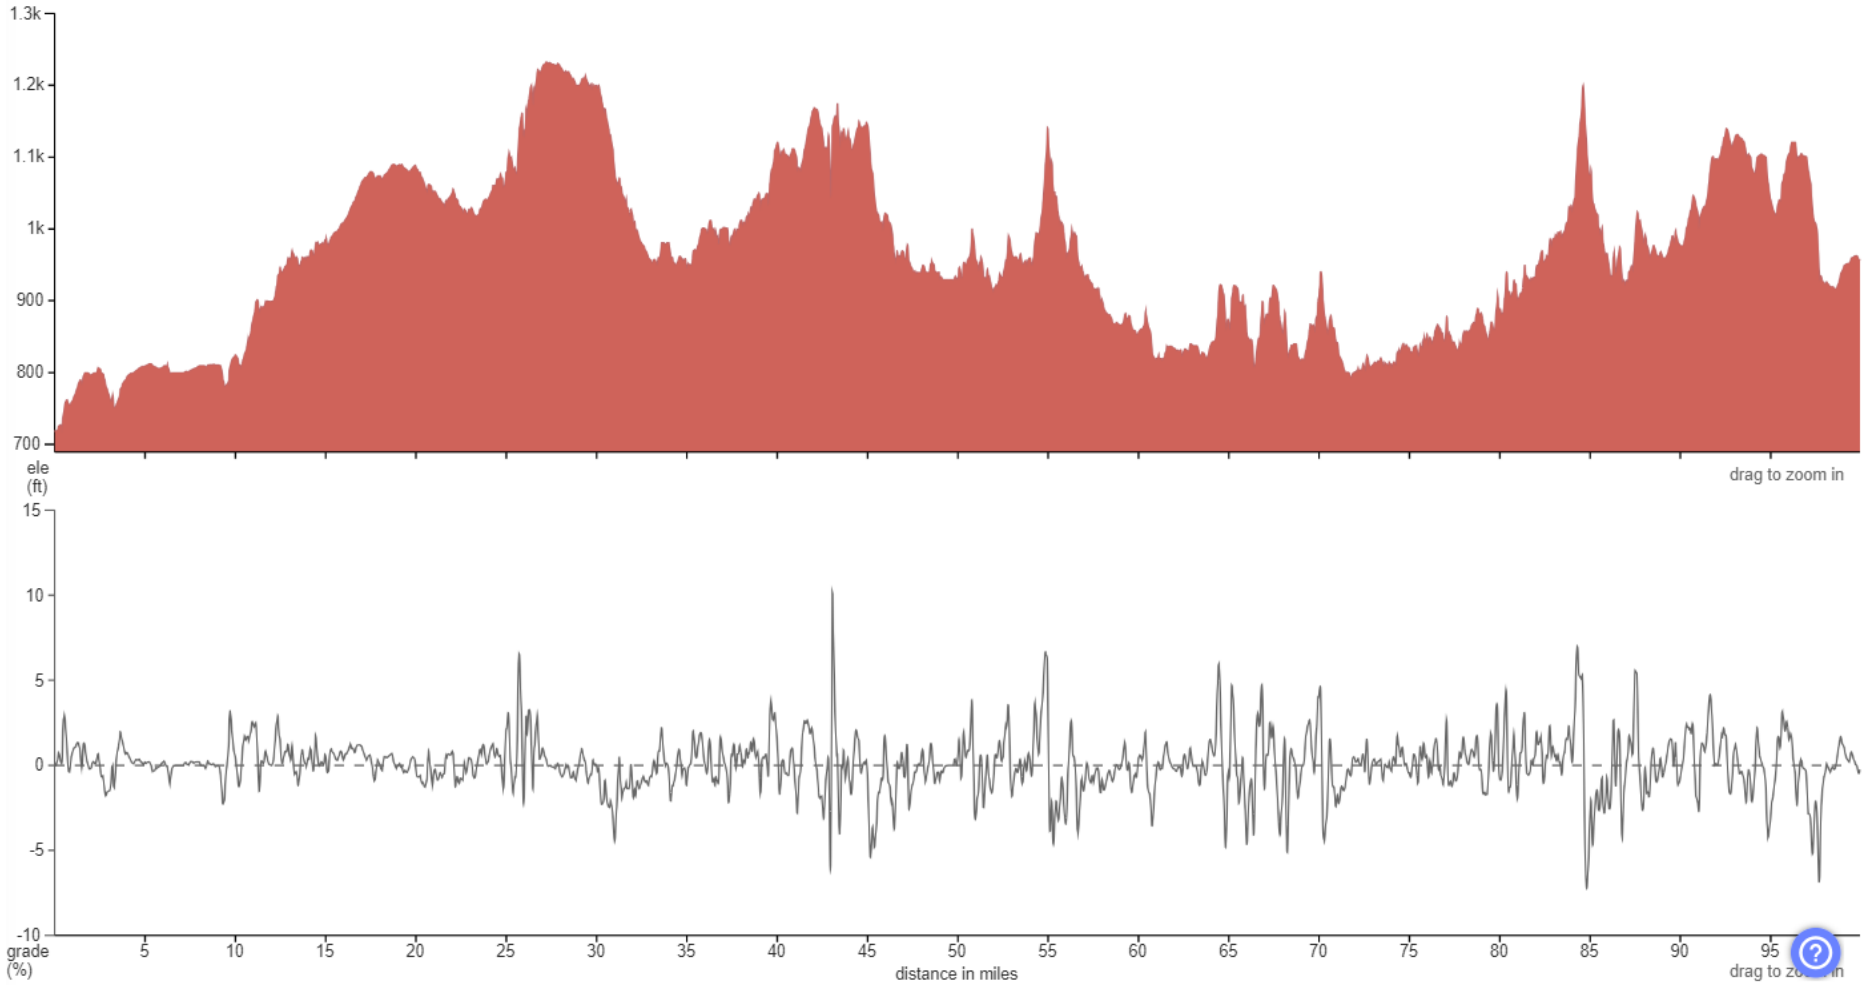

Pelotonia 2024: 100 Mile Route (Saturday) Elevation Profile

99.9 miles · +3,470 ft / -3,231 ft

Drag on graph to zoom/select

Pelotonia 2024: 90 Mile Route (Sunday) Elevation Profile