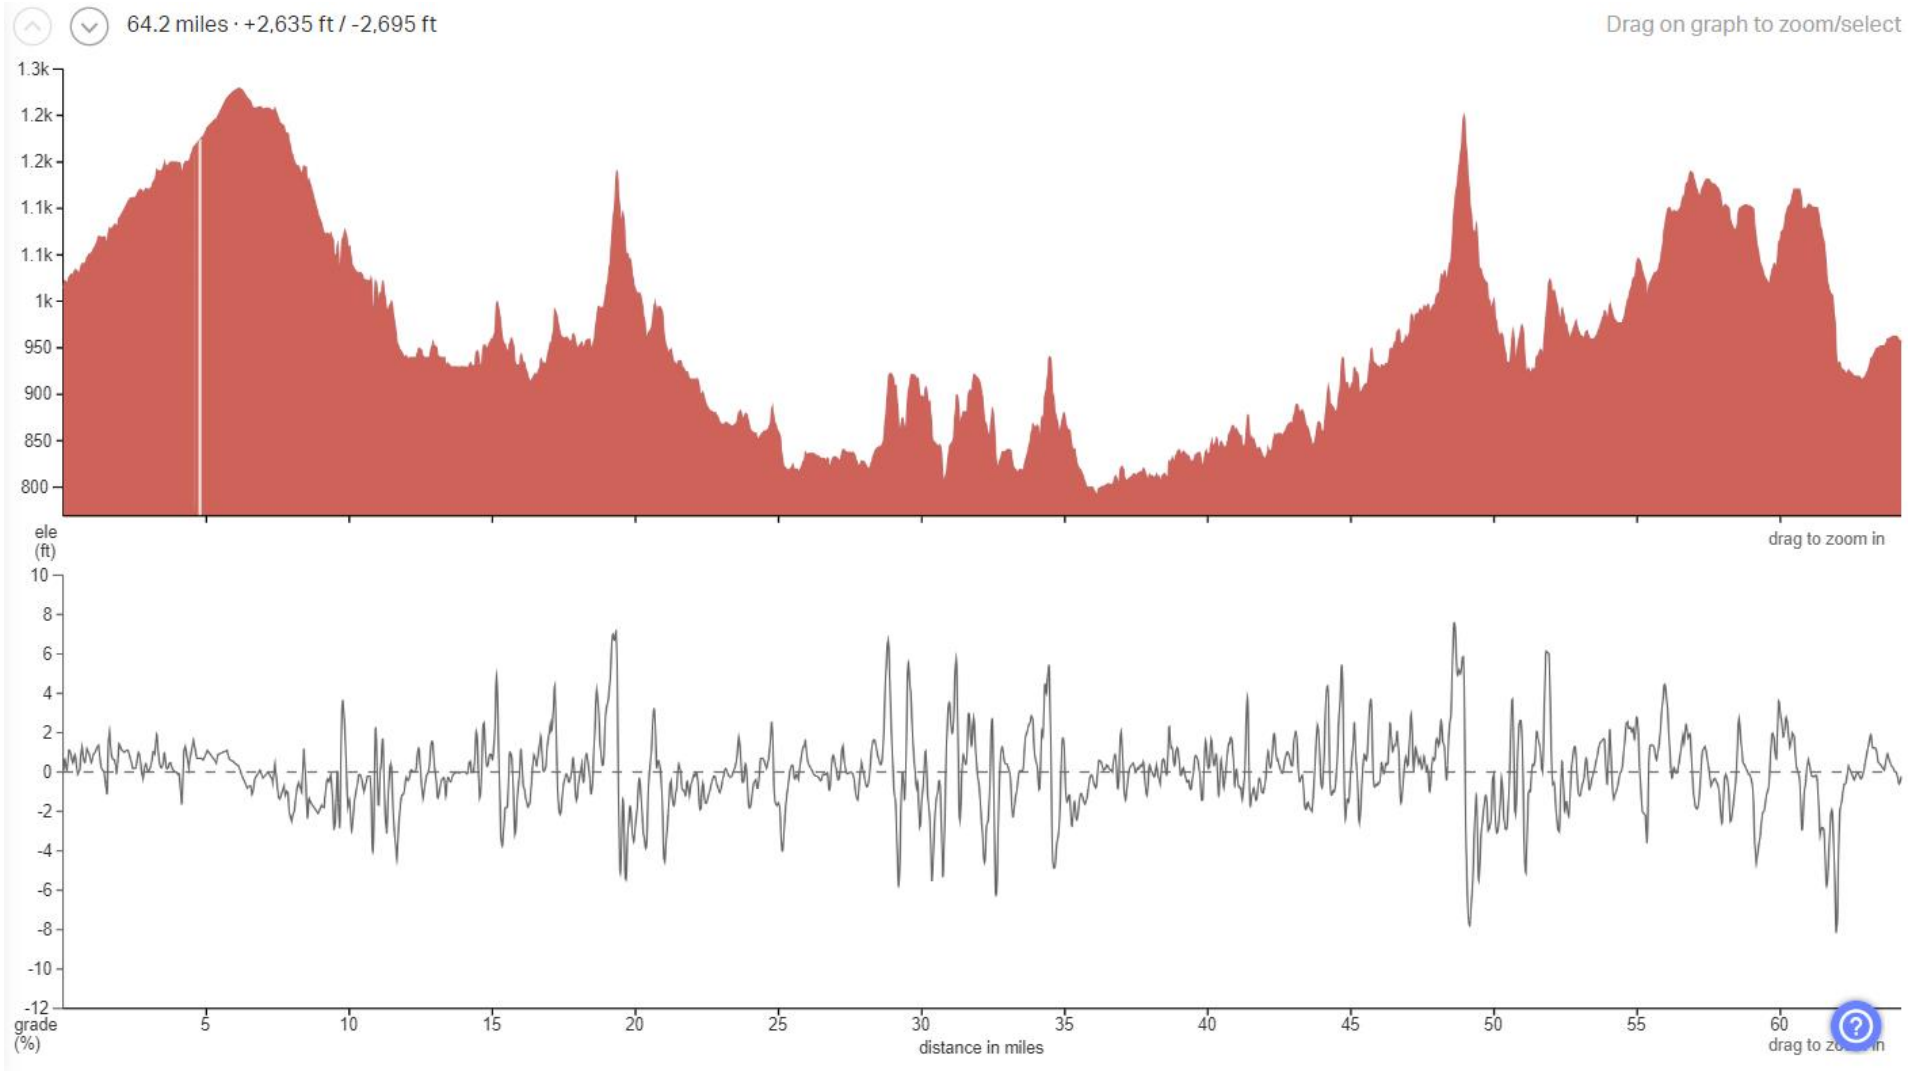

Pelotonia 2024: 65 Mile Route (Saturday) Elevation Profile

Pelotonia 2024: 90 Mile Route (Sunday) Elevation Profile