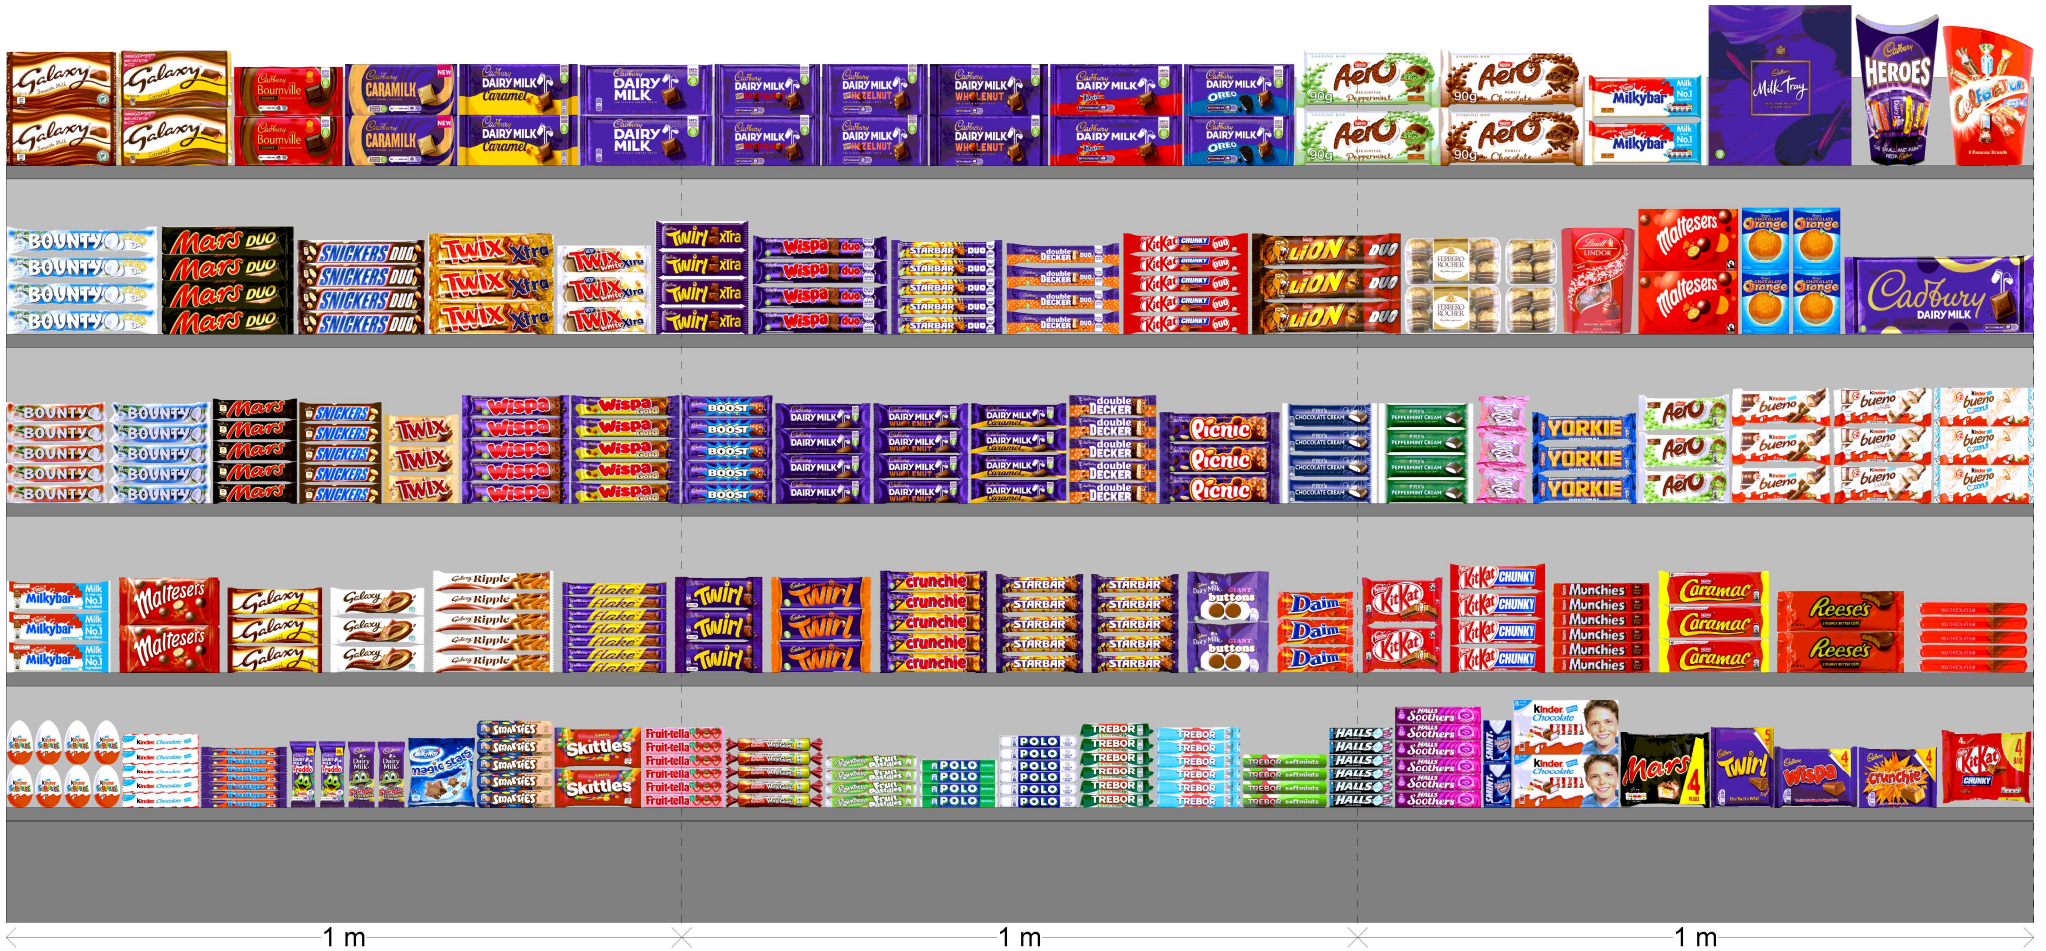

Width; 2 m

Space Planning Department

Width; 3 m

Space Planning Department

Galaxy Block Milk Chocolate 110g	Galaxy Block Caramel 135g	Bournville Block 100g	CADBURY CARAMILK 90 GM	CDM Block Caramel 120g	CDM Block 110g	CDM Block Fruit & Chopped Nut 95g	CDM Block & Chopped Nut 95g	CDM Block Wholenut 120g	CDM Block Daim 120g	CDM Block Oreo 120g	AERO PEPPERMINT SINGLE 90 GM	AERO CHOCOLATE SINGLE 90 GM STANDARD	MILKYBAR SINGLE 90 GM STANDARD	Milk Tray 360g	Heroes Carton 290g	Celebrations 388g							
Bounty Single Trio 3x 85g	Mars Single Duo	Snickers Single Duo	Twix Single Xtra 85g	Twix Xtra White 75 Gm	Cadbury Twirl Xtra 54 Gm	Wispa Single Duo 51g	CADBURY STARBAR DUO 74G	Cadbury Double Decker Duo 74 Gm	Kit Kat Chunky Single Duo 64g	Lion Milk Duo 60 Gm	Ferrero Rocher 200g	Lindt Lindor Truffles Milk Chocolate 200g	Maltesers Box 110g	Terry's Chocolate Orange Milk Chocolate 157g	CDM Block 360g								
Bounty Single Bar Dark Chocolate 57g	Bounty Single Bar 57g	Mars Single 51g	Snickers Single 48g	Twix Single 50g	Wispa Single Bar 36g	Wispa Single Bar Gold 48g	Boost Single Bar 48.5g	CDM Single 45g	CDM Single Whole Nut 49g	CDM Single Caramel 45g	Double Decker Single 54g	Picnic Single 48.4g	Frys Single Chocolate Cream	Frys Single Peppermint Cream	Frys Single Turkish Delight 51g	Yorkie Single Bar Original 46g	Aero Single Bar Mint 36g	Kinder Bueno Single Bar Single Milk Chocolate 39g	Kinder Bueno Single Bar Single White Chocolate 39g	Kinder Bueno White Coconut 2 Bars 39g			
Milkybar Single Bar 25g	Maltesers Single 37g	Galaxy Single Bar Caramel 48g	Galaxy Single Bar 42g	Galaxy Ripple Single Bar 33g	Flake Single 32g	Twirl Single Bar 43g	CADBURY TWIRL ORANGE 43 GM	Crunchie Single Bar 40g	Starbar Single 49g	CDM Single Giant Buttons 40g	Daim Single 28g	Kit Kat 4 Finger Single Bar 41.5g	Kit Kat Chunky Single 40g	Munchies Single Bar 52g	Caramac Single 30g	Reese's Peanut Butter Cups 3 pc 51g	Lindt Single Bar Lindor Milk Chocolate 38g						
Kinder Surprise Egg 20g	KINDER CHOCOLATE MEDIUM BAR SINGLE 21GM	CADBURY FUDGE 22 GM SINGLE	CDM FREDDO 18 GM SINGLE PMP	Cdm Freddo Caramel 19.5 Gm	Milky Way Magic Stars 33 Gm	Smarties Single Roll 38g	SKITTLES FRUITS SINGLE 45 GM	Fruit-tella Single Strawberry 41g	Maynards Bassetts Wine Gums 52 Gm	Rowntrees Single Roll Fruit Pastilles 52.5g	Polo Single Roll Original	Polo Single Roll Sugar Free	Trebor Single Roll Extra Strong Peppermint	Trebor Single Roll Softmints Spearmint	Trebor Single Roll Softmints Peppermint	HALLS MLYPTUS EX.STRON G	Halls Single Soothers Blackcurrant 45g	Kinder MP 8 PK Chocolate MP Bars 8x12.5g	Mars MP 4pk Bars 4x39.4g	Twirl MP 5PK 108G	Wispa MP 4PK 102G	Crunchie MP 4PK 104G	KIT KAT CHUNKY 4 PACK 40 GM STANDARD