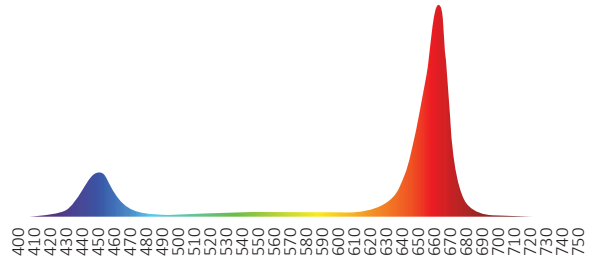

SPECIFICATIONS

Light Source	LED	
Spectrum	Standard (S), Hybrid (H), White (W)	NOS2427V (S), NOH2427V (H), NOW2427V (W)
PPF	610, 580, 590 $\mu\text{mol/s}$	(S), (H), (W)
Input Power	240 W	Tolerance +/- 2%
Efficacy	2.54, 2.42, 2.46 $\mu\text{mol/J}$	(S), (H), (W)
Input Voltage	277/480 VAC	
Input Frequency	60 Hz	
Inrush current	480 VAC: 1.3 A ² s, 1.43 ms	
Fixture Dimensions	11.7" W x 6.5" L x 3.2" H	
Weight	4.3 kg	
Input connector	Wieland RST20I3S S1 ZR1	
Mounting Height	Trellis mounted	
Enclosure material	Tempered AR-glass, Powder coated steel enclosure	
Heat sink material	Anodized aluminum	
Thermal Management	Passive	
Dimming	0 – 10V, PWM*	*on request
Dimming connector	M8	
Automation interface	Netled lighting automation	Greenhouse automation compatible (0-10 V)
Beam angle	80 °	
Lifetime (L90)	40 000 h	
Power Factor	96 %	277 VAC
Operating temperature	0 – 40 °C	
Storage temperature	-20 – 40 °C	
Ingress Protection Rating	IP55, suitable for wet locations	
Certifications	CE, RoHs, cETLus	
C16 Installation quantity	11, 4	277 VAC, 480 VAC

Hybrid

White

Standard