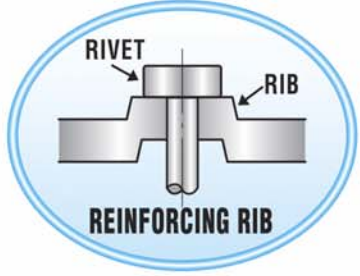

**NEW**

● **THE REINFORCING RIB TO ENHANCE STRENGTH**

● **LIGHT WEIGHT AND LESS FATIGUE**

**THIN BLADE  
MAKES  
SHARP CUT**

RAZOR SHARP EDGE FINISH WITH AN IDEAL ANGLE. THIN BLADES MAKES SHARP CUT. THE REINFORCING RIB IS GIVEN NEAR THE RIVET TO ENHANCE STRENGTH.

**STRONG RIVET**  
RIVET DOES NOT WEAR DOWN, AND KEEPS THE SMOOTH SHARPNESS.

**SOFT COIL SPRING**

**GRIP FITS HAND COMFORTABLY**

**BAND**  
SAFETY BAND RELEASES EASILY

**USES: WIDE GARDENING USE**

# PST-8

**SPECIFICATIONS**

- TOTAL LENGTH / 190mm
  - LENGTH OF BLADE / 45mm
  - WEIGHT / 150g
  - BLADE / HIGH-QUALITY CARBON STEEL
  - GRIP / STEEL PLATE / NON SLIP COATING
- JAN CODE: 4967645 **131406**