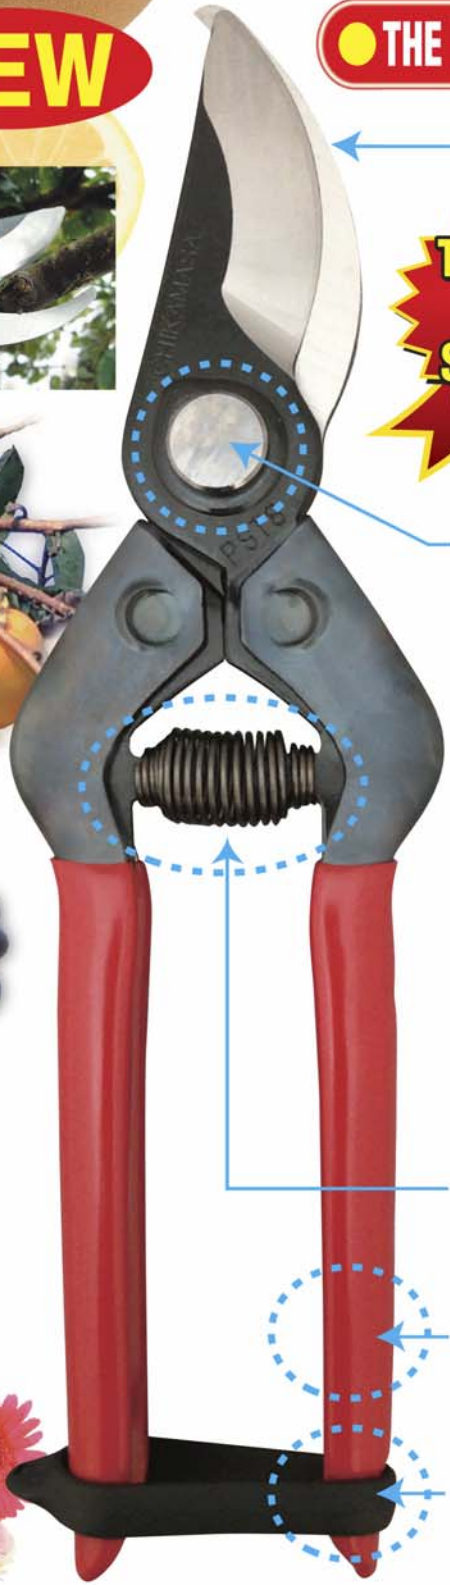

**NEW**

● **THE REINFORCING RIB TO ENHANCE STRENGTH**

● **LIGHT WEIGHT AND LESS FATIGUE**

**THIN BLADE  
MAKES  
SHARP CUT**

RAZOR SHARP EDGE FINISH WITH AN IDEAL ANGLE. THIN BLADES MAKES SHARP CUT. THE REINFORCING RIB IS GIVEN NEAR THE RIVET TO ENHANCE STRENGTH.

**STRONG RIVET**  
RIVET DOES NOT WEAR DOWN, AND KEEPS THE SMOOTH SHARPNESS.

**SOFT COIL SPRING**

**GRIP FITS HAND COMFORTABLY**

**BAND**  
SAFETY BAND RELEASES EASILY

**USES: WIDE GARDENING USE**

# PST-8

**SPECIFICATIONS**

- TOTAL LENGTH / 190mm
  - LENGTH OF BLADE / 45mm
  - WEIGHT / 150g
  - BLADE / HIGH-QUALITY CARBON STEEL
  - GRIP / STEEL PLATE / NON SLIP COATING
- JAN CODE: 4967645 **131406**