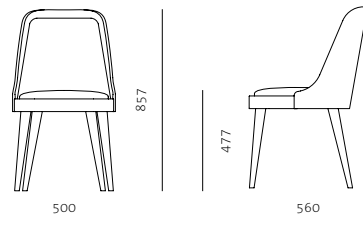

Signature Collection for Stellar Works

SW

Collaboration Series for Stellar Works

Laval

Product Information

LAVAL COLLECTION

Laval Chair
by OEO STUDIO

Code LA-S210
Materials Solid ash frame, Upholstery
Dimensions W455 x D504 x H863mm
 Seating height: 451mm

Laval Leather Chair
by OEO STUDIO

Code LA-S220
Materials Solid wood legs, Upholstery
Dimensions W500 x D560 x H857mm
 Seating height: 477mm

Laval Bench
by OEO STUDIO

Code LA-S610
Materials Solid ash frame, Upholstery
Dimensions W1107 x D457 x H491mm
 Seating height: 491mm

Laval Sofa
by OEO STUDIO

Code LA-S411
Materials Solid ash frame, Upholstery, Upholstered cushion
Dimensions W1910 x D739 x H805mm
 Seating height: 455mm

LAVAL COLLECTION

Laval Chaise Longue
by OEO STUDIO

Code LA-S131
Materials Solid ash frame, Upholstery
Dimensions W1648 x D610 x H559mm
 Seating height: 400mm

Laval Side Table
by OEO STUDIO

Code LA-T110-WD
 LA-T110-L
 LA-T110-MT
Materials Solid wood legs, Veneer/Leather/
 Brass plated stainless steel
 table surface
Dimensions W420 x D420 x H450mm