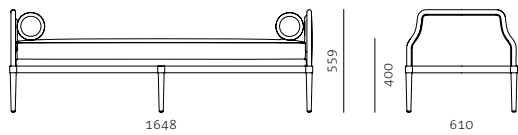

Laval Leather Chair
by OEO STUDIO

Code LA-S220
Materials Solid wood legs, Upholstery
Dimensions W500 x D560 x H857mm
 Seating height: 477mm

Laval Bench
by OEO STUDIO

Code LA-S610
Materials Solid ash frame, Upholstery
Dimensions W1107 x D457 x H491mm
 Seating height: 491mm

Laval Sofa
by OEO STUDIO

Code LA-S411
Materials Solid ash frame, Upholstery, Upholstered cushion
Dimensions W1910 x D739 x H805mm
 Seating height: 455mm

LAVAL COLLECTION

Laval Chaise Longue
by OEO STUDIO

Code LA-S131
Materials Solid ash frame, Upholstery
Dimensions W1648 x D610 x H559mm
 Seating height: 400mm

Laval Side Table
by OEO STUDIO

Code LA-T110-WD
 LA-T110-L
 LA-T110-MT
Materials Solid wood legs, Veneer/Leather/
 Brass plated stainless steel
 table surface
Dimensions W420 x D420 x H450mm