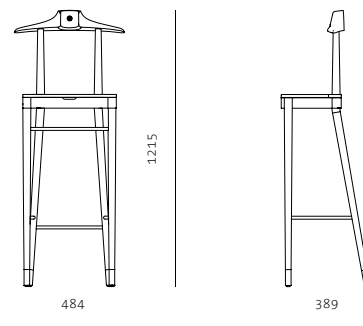

LAVAL COLLECTION

Laval Bedside Drawer
by OEO STUDIO

Code LA-CH120
Materials Solid ash legs, Veneer laminate frame and drawer, Solid walnut drawer front
Dimensions W420 x D400 x H450mm

Code LA-V110
Materials Solid walnut, Veneer laminate panels, Brass plated stainless steel
Dimensions W484 x D389 x H1215mm