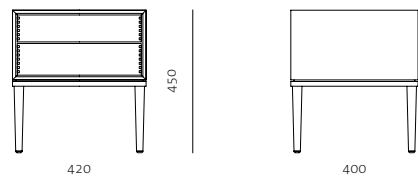

Code LA-S131
Materials Solid ash frame, Upholstery
Dimensions W1648 x D610 x H559mm
 Seating height: 400mm

Laval Side Table
by OEO STUDIO

Code LA-T110-WD
 LA-T110-L
 LA-T110-MT
Materials Solid wood legs, Veneer/Leather/
 Brass plated stainless steel
 table surface
Dimensions W420 x D420 x H450mm

Code LA-CH110
Materials Solid ash legs, Veneer laminate
 frame and drawer, Solid walnut
 drawer front
Dimensions W850 x D400 x H600mm

LAVAL COLLECTION

Laval Bedside Drawer
by OEO STUDIO

Code LA-CH120
Materials Solid ash legs, Veneer laminate frame and drawer, Solid walnut drawer front
Dimensions W420 x D400 x H450mm