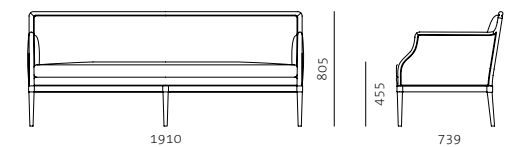

Signature Collection for Stellar Works

SW

Collaboration Series for Stellar Works

Laval

Product Information

LAVAL COLLECTION

Laval Chair
by OEO STUDIO

Code LA-S210
Materials Solid ash frame, Upholstery
Dimensions W455 x D504 x H863mm
 Seating height: 451mm

Laval Leather Chair
by OEO STUDIO

Code LA-S220
Materials Solid wood legs, Upholstery
Dimensions W500 x D560 x H857mm
 Seating height: 477mm

Laval Bench
by OEO STUDIO

Code LA-S610
Materials Solid ash frame, Upholstery
Dimensions W1107 x D457 x H491mm
 Seating height: 491mm

Laval Sofa
by OEO STUDIO

Code LA-S411
Materials Solid ash frame, Upholstery, Upholstered cushion
Dimensions W1910 x D739 x H805mm
 Seating height: 455mm

LAVAL COLLECTION

Laval Chaise Longue
by OEO STUDIO

Code LA-S131
Materials Solid ash frame, Upholstery
Dimensions W1648 x D610 x H559mm
 Seating height: 400mm

Laval Side Table
by OEO STUDIO

Code LA-T110-WD
 LA-T110-L
 LA-T110-MT
Materials Solid wood legs, Veneer/Leather/
 Brass plated stainless steel
 table surface
Dimensions W420 x D420 x H450mm