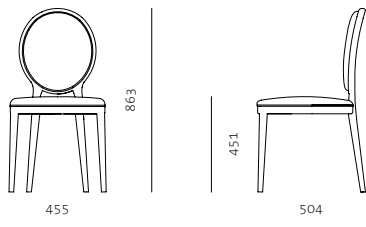

Signature Collection for Stellar Works

SW

Collaboration Series for Stellar Works

Laval

Product Information

LAVAL COLLECTION

Laval Chair
by OEO STUDIO

Code LA-S210
Materials Solid ash frame, Upholstery
Dimensions W455 x D504 x H863mm
 Seating height: 451mm

Laval Leather Chair
by OEO STUDIO

Code LA-S220
Materials Solid wood legs, Upholstery
Dimensions W500 x D560 x H857mm
 Seating height: 477mm

Laval Bench
by OEO STUDIO

Code LA-S610
Materials Solid ash frame, Upholstery
Dimensions W1107 x D457 x H491mm
 Seating height: 491mm

Laval Sofa
by OEO STUDIO

Code LA-S411
Materials Solid ash frame, Upholstery, Upholstered cushion
Dimensions W1910 x D739 x H805mm
 Seating height: 455mm

LAVAL COLLECTION

Laval Chaise Longue
by OEO STUDIO

Code LA-S131
Materials Solid ash frame, Upholstery
Dimensions W1648 x D610 x H559mm
 Seating height: 400mm

Laval Side Table
by OEO STUDIO

Code LA-T110-WD
 LA-T110-L
 LA-T110-MT
Materials Solid wood legs, Veneer/Leather/
 Brass plated stainless steel
 table surface
Dimensions W420 x D420 x H450mm