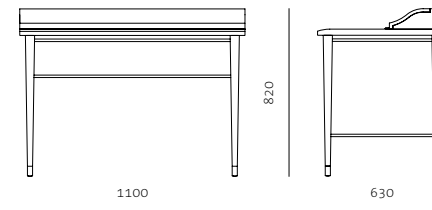

Code LA-T721
Materials Solid wood frame, Leather
table surface, Veneer
laminate panels, Brass
plated stainless steel
Dimensions W1100 x D630 x H820mm