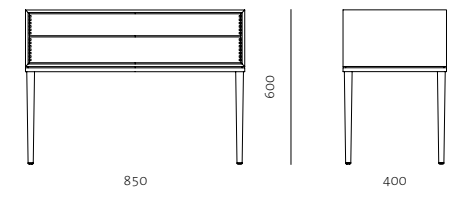

LAVAL COLLECTION

Laval Chaise Longue
by OEO STUDIO

Code LA-S131
Materials Solid ash frame, Upholstery
Dimensions W1648 x D610 x H559mm
Seating height: 400mm

Laval Side Table
by OEO STUDIO

Code LA-T110-WD
LA-T110-L
LA-T110-MT
Materials Solid wood legs, Veneer/Leather/
Brass plated stainless steel
table surface
Dimensions W420 x D420 x H450mm

Laval Writing Desk
by OEO STUDIO

Code LA-T721
Materials Solid wood frame, Leather
table surface, Veneer
laminate panels, Brass
plated stainless steel
Dimensions W1100 x D630 x H820mm

Laval Chest Drawer
by OEO STUDIO

Code LA-CH110
Materials Solid ash legs, Veneer laminate
frame and drawer, Solid walnut
drawer front
Dimensions W850 x D400 x H600mm