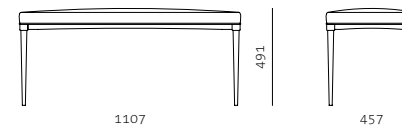

Laval Leather Chair
by OEO STUDIO

Code LA-S220
Materials Solid wood legs, Upholstery
Dimensions W500 x D560 x H857mm
 Seating height: 477mm

Laval Bench
by OEO STUDIO

Code LA-S610
Materials Solid ash frame, Upholstery
Dimensions W1107 x D457 x H491mm
 Seating height: 491mm

Laval Sofa
by OEO STUDIO

Code LA-S411
Materials Solid ash frame, Upholstery, Upholstered cushion
Dimensions W1910 x D739 x H805mm
 Seating height: 455mm

LAVAL COLLECTION

Laval Chaise Longue
by OEO STUDIO

Code LA-S131
Materials Solid ash frame, Upholstery
Dimensions W1648 x D610 x H559mm
 Seating height: 400mm

Laval Side Table
by OEO STUDIO

Code LA-T110-WD
 LA-T110-L
 LA-T110-MT
Materials Solid wood legs, Veneer/Leather/
 Brass plated stainless steel
 table surface
Dimensions W420 x D420 x H450mm