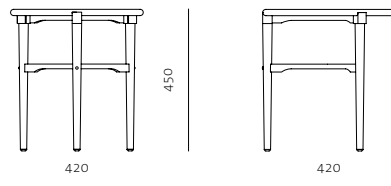

Laval Leather Chair
by OEO STUDIO

Code LA-S220
Materials Solid wood legs, Upholstery
Dimensions W500 x D560 x H857mm
 Seating height: 477mm

Laval Bench
by OEO STUDIO

Code LA-S610
Materials Solid ash frame, Upholstery
Dimensions W1107 x D457 x H491mm
 Seating height: 491mm

Laval Sofa
by OEO STUDIO

Code LA-S411
Materials Solid ash frame, Upholstery, Upholstered cushion
Dimensions W1910 x D739 x H805mm
 Seating height: 455mm

LAVAL COLLECTION

Laval Chaise Longue
by OEO STUDIO

Code LA-S131
Materials Solid ash frame, Upholstery
Dimensions W1648 x D610 x H559mm
 Seating height: 400mm

Laval Side Table
by OEO STUDIO

Code LA-T110-WD
 LA-T110-L
 LA-T110-MT
Materials Solid wood legs, Veneer/Leather/
 Brass plated stainless steel
 table surface
Dimensions W420 x D420 x H450mm