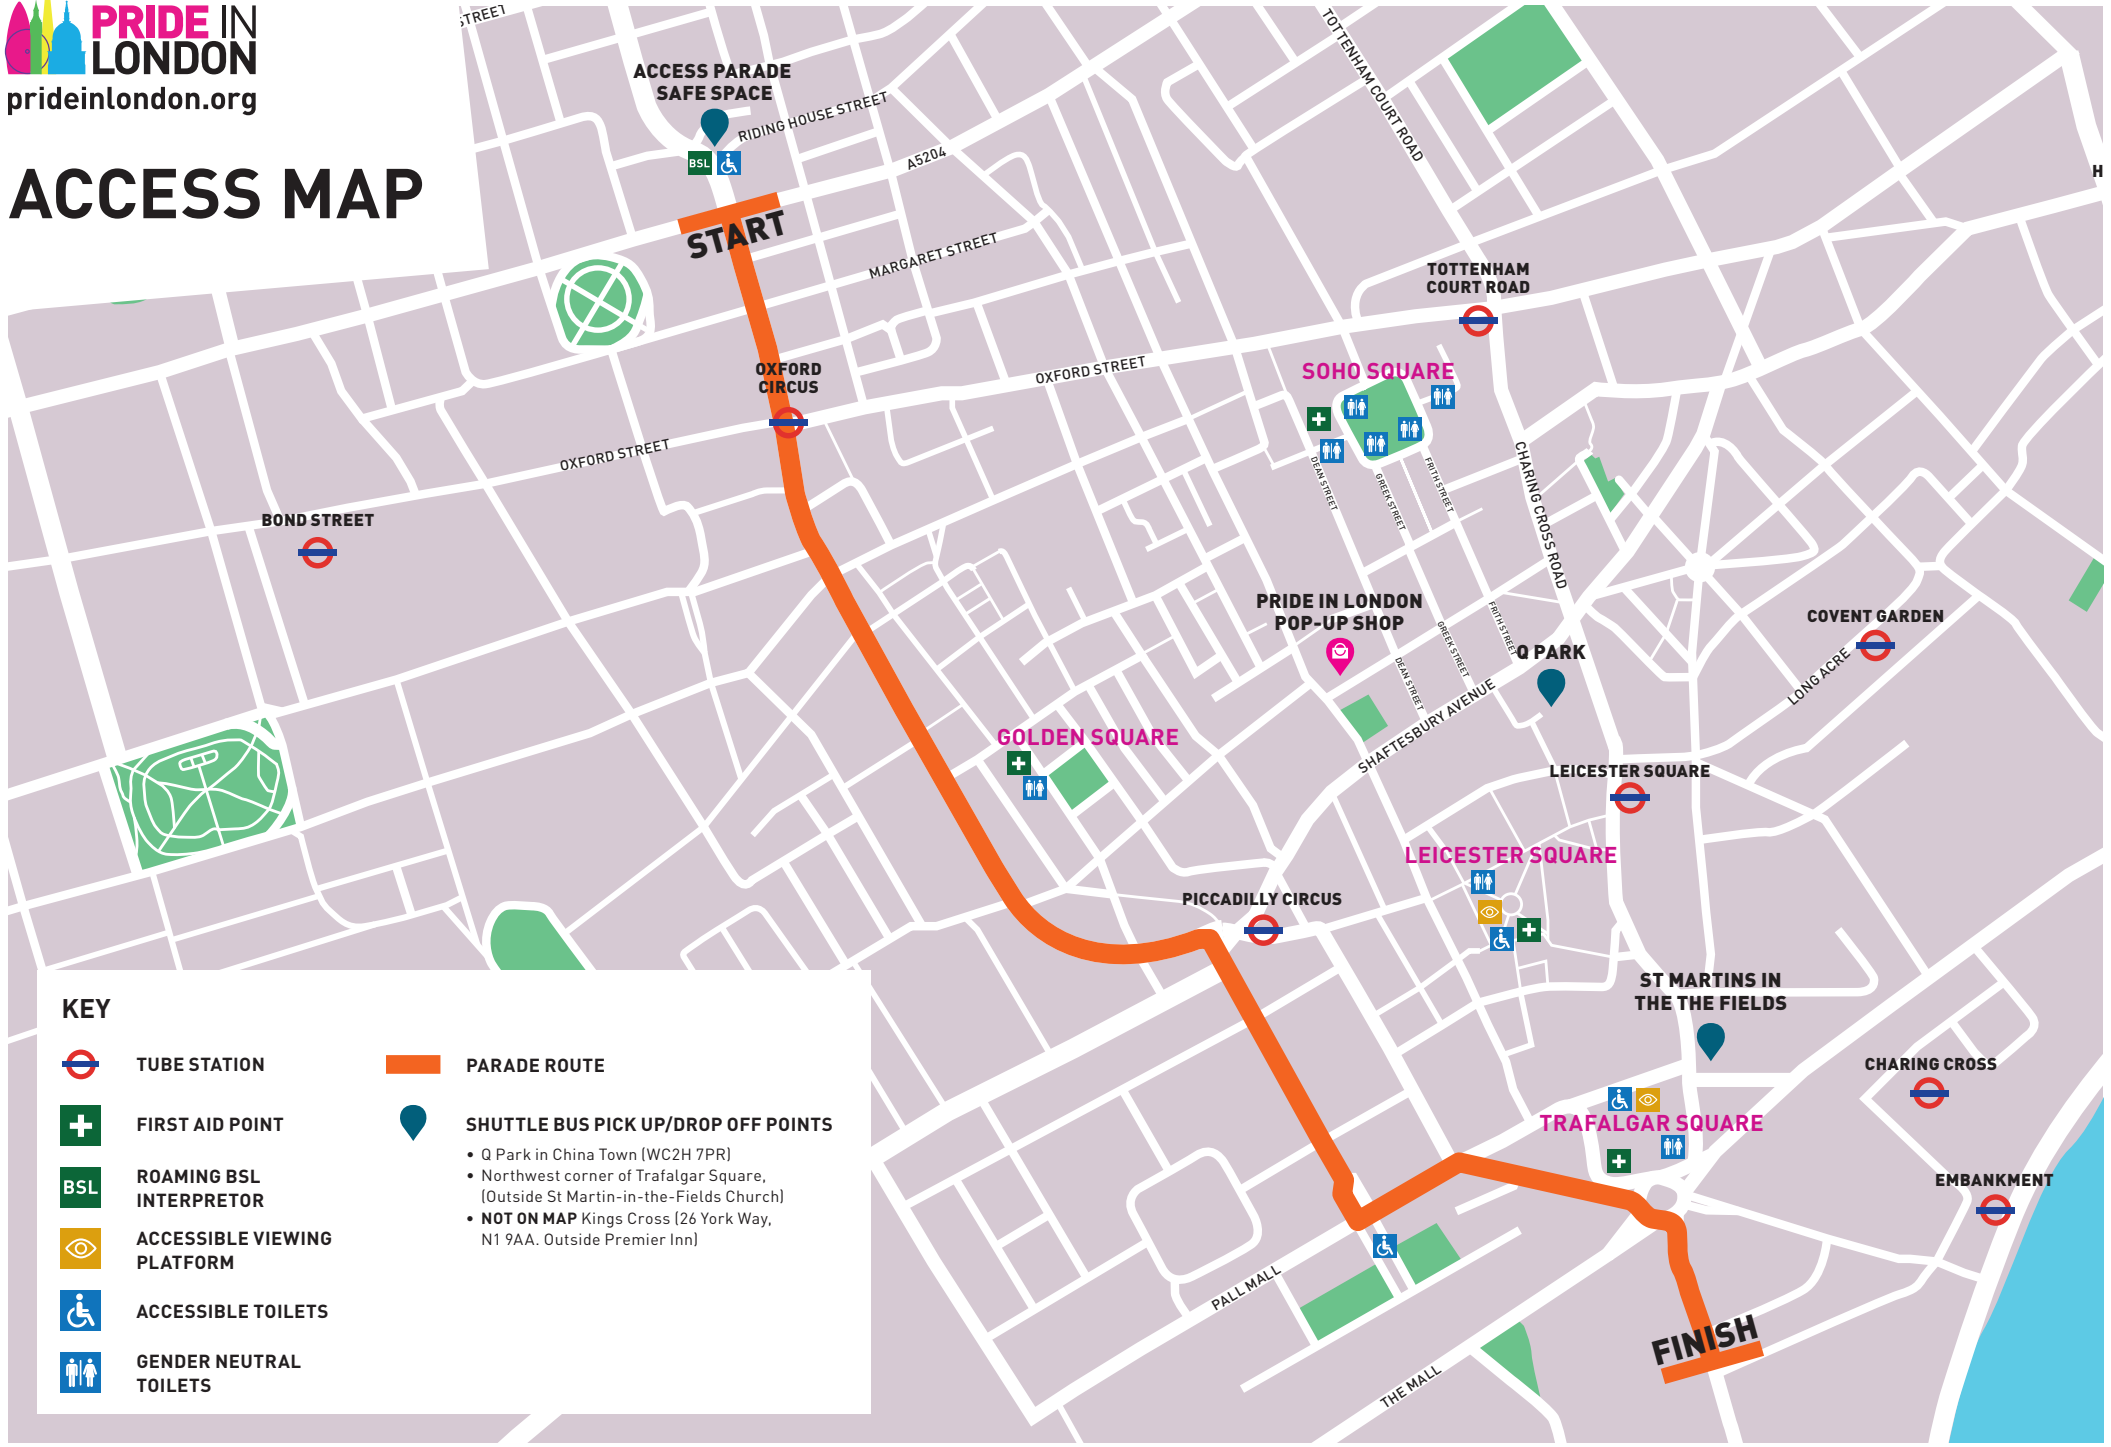

ACCESS MAP

KEY

 TUBE STATION

 FIRST AID POINT

 ROAMING BSL INTERPRETOR

 ACCESSIBLE VIEWING PLATFORM

 ACCESSIBLE TOILETS

 GENDER NEUTRAL TOILETS

 PARADE ROUTE

 SHUTTLE BUS PICK UP/DROP OFF POINTS

- Q Park in China Town (WC2H 7PR)
- Northwest corner of Trafalgar Square, (Outside St Martin-in-the-Fields Church)
- **NOT ON MAP** Kings Cross (26 York Way, N1 9AA. Outside Premier Inn)