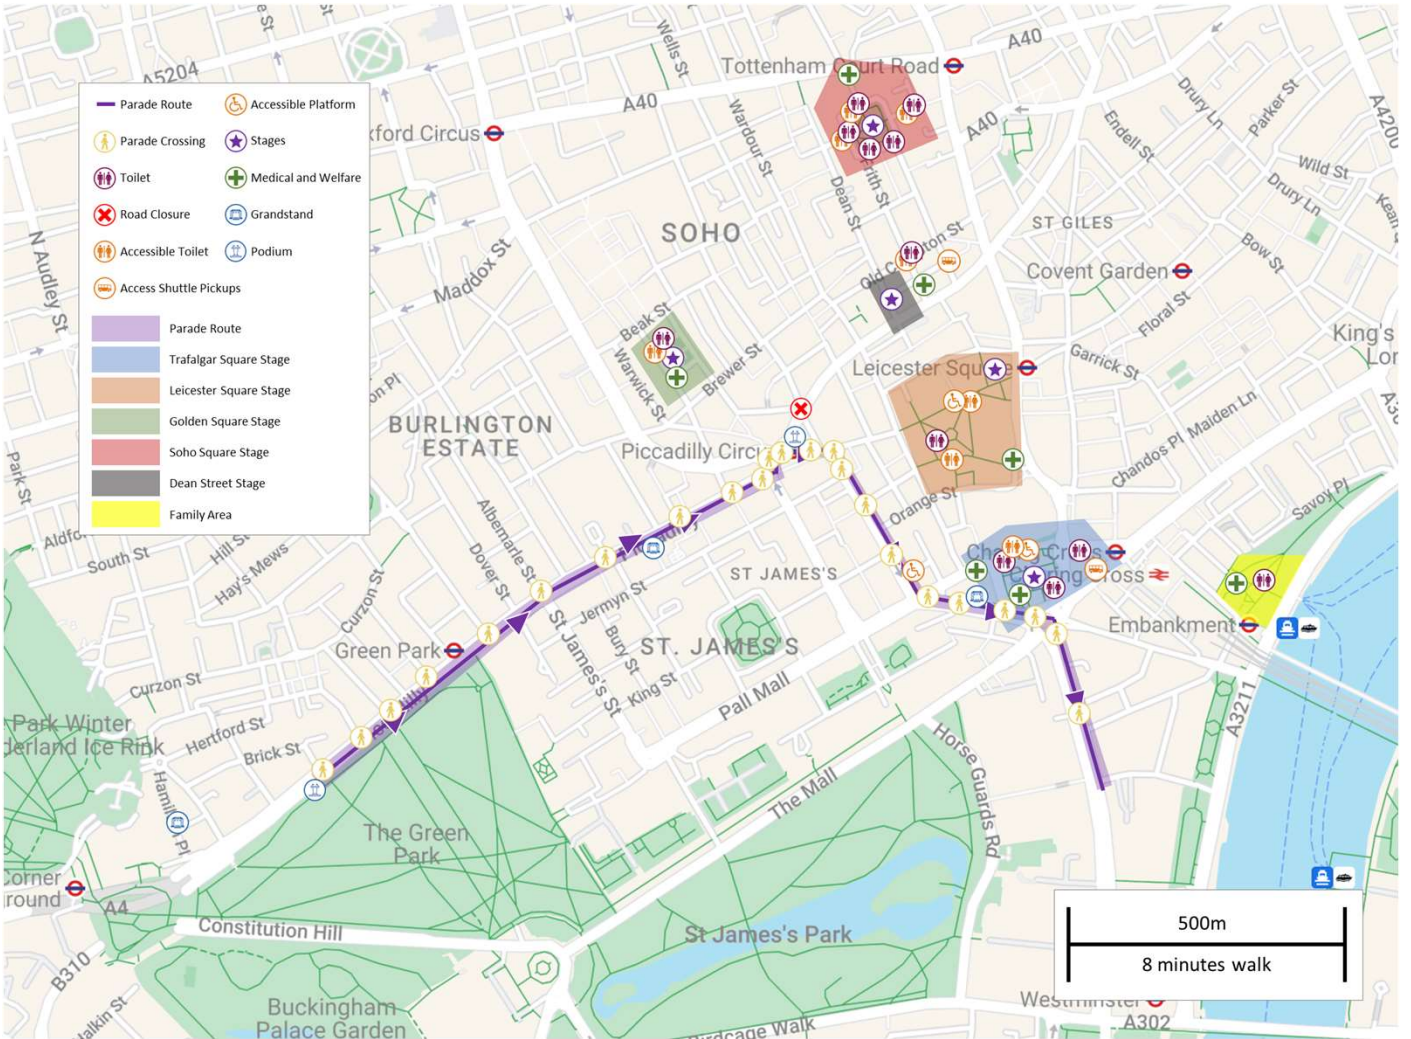

PRIDE IN LONDON

Parade Information Map 2024

Parade begins from Hyde park Corner to Whitehall Place

PRIDE IN LONDON

Tube Map

Tube maps around the parade