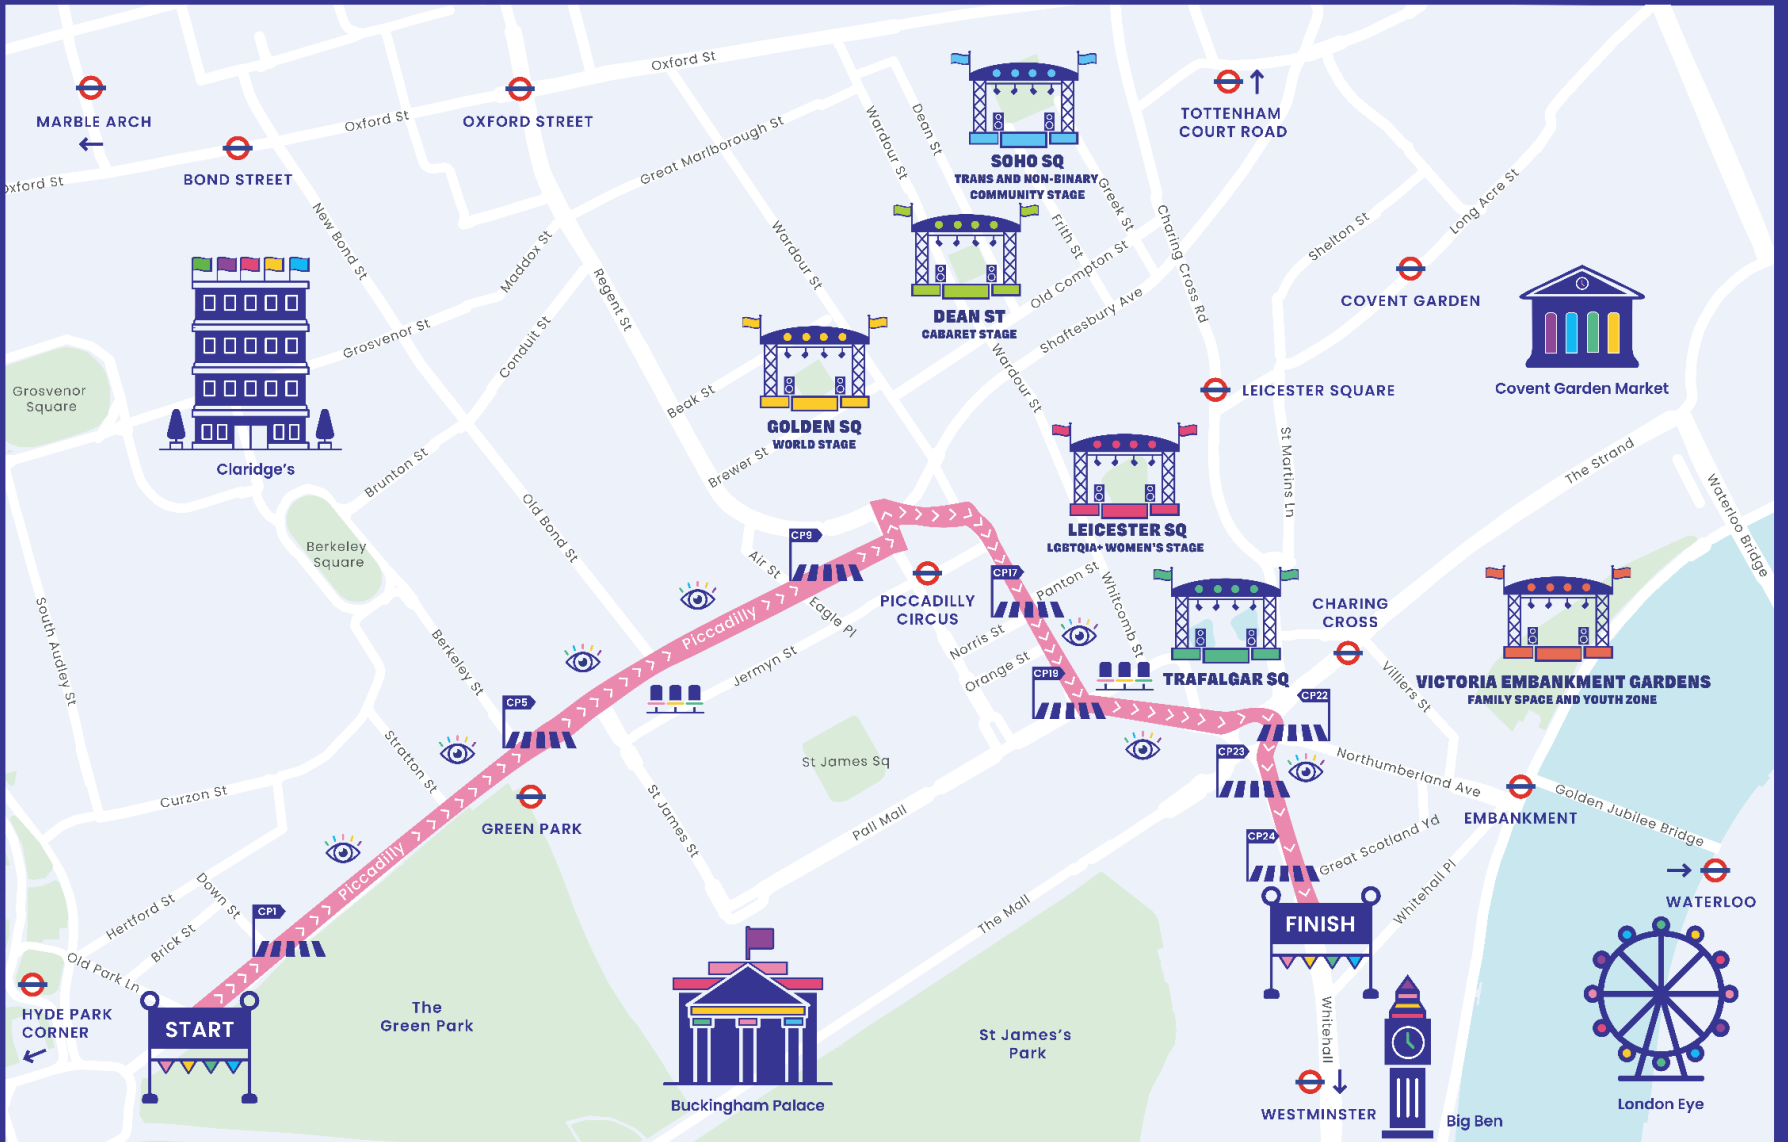

PRIDE IN LONDON

Parade Information Map 2024

Parade begins from Hyde park Corner to Whitehall Place

Stages*

Accessible Toilets

Medical

Welfare

*All stages have accessible toilets, medical and welfare areas

Good View

Grandstands

Crossings

Parade Route

PRIDE IN LONDON

Tube Map

Tube maps around the parade

Travel into and around central London will be extremely busy, so please take extra caution and plan ahead where possible to avoid delays. Pride in London 2023 attracted 1.5 million spectators and broke the all-time record. We may be setting a new record this year. So do plan ahead, allow more time for your journeys and travel early if possible.

For Parade participants, the TfL recommends arriving at Marble Arch or Bond Street. For those wanting to view the Parade or attend the events on Trafalgar Square or in Soho, the TfL recommends arriving at Bond Street, Tottenham Court Road, Waterloo or Embankment.

TfL also advises that some bus routes in central London will be on diversion or stopping short of their usual destination due to road closures. For the most up-to-date travel advice on the day, please consult the TfL website or the TfL Go app directly before you head out. Note that mobile network reliability may be impacted due to large crowds—do consider this when making plans to meet others at the event.