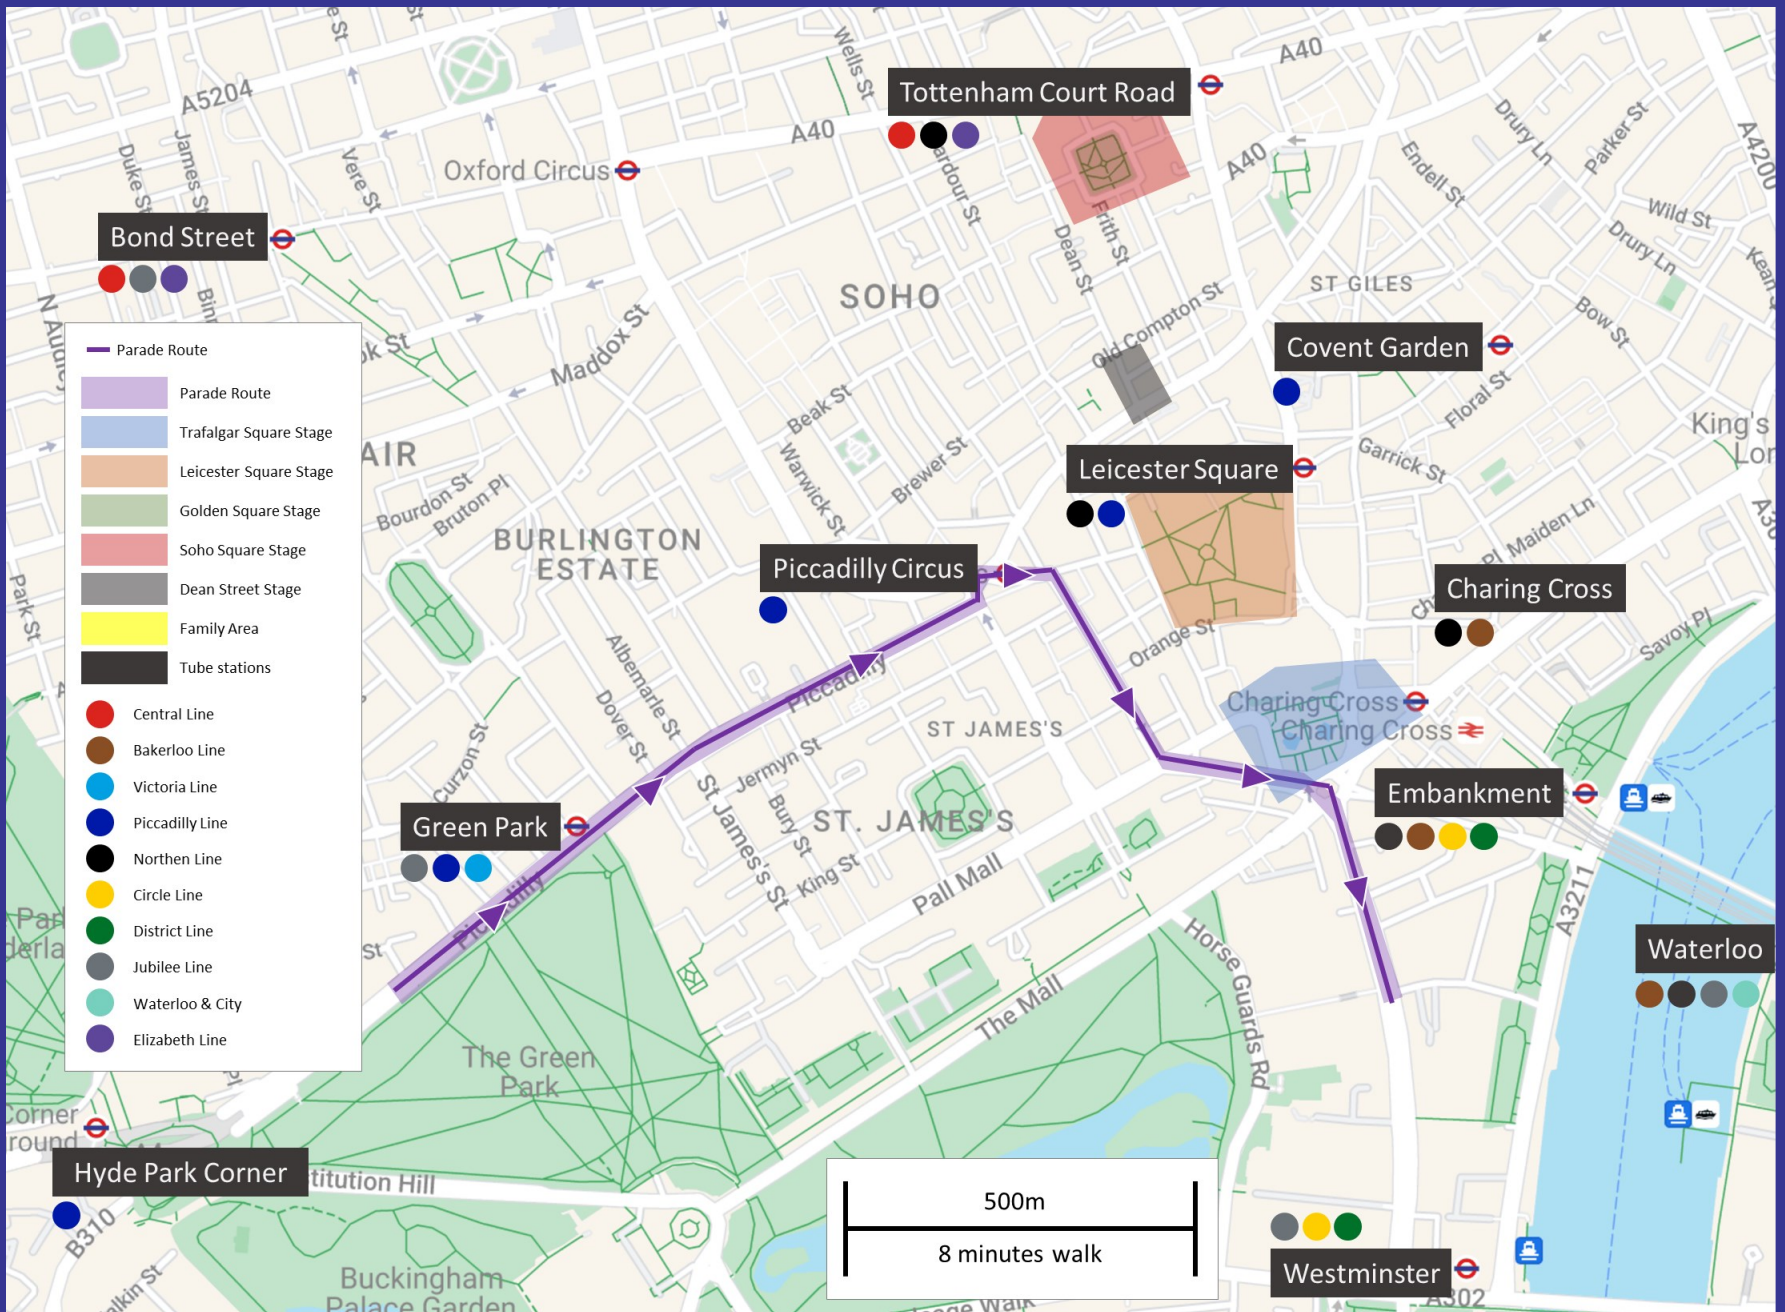

PRIDE IN LONDON

Parade Information Map 2024

Parade begins from Hyde park Corner to Whitehall Place

Stages*

Accessible Toilets

Medical

Welfare

*All stages have accessible toilets, medical and welfare areas

Good View

Grandstands

Crossings

Parade Route

PRIDE IN LONDON

Tube Map

Tube maps around the parade

Travel into and around central London will be extremely busy, so please take extra caution and plan ahead where possible to avoid delays. Pride in London 2023 attracted 1.5 million spectators and broke the all-time record. We may be setting a new record this year. So do plan ahead, allow more time for your journeys and travel early if possible.

For Parade participants, the TfL recommends arriving at Marble Arch or Bond Street. For those wanting to view the Parade or attend the events on Trafalgar Square or in Soho, the TfL recommends arriving at Bond Street, Tottenham Court Road, Waterloo or Embankment.

TfL also advises that some bus routes in central London will be on diversion or stopping short of their usual destination due to road closures. For the most up-to-date travel advice on the day, please consult the TfL website or the TfL Go app directly before you head out. Note that mobile network reliability may be impacted due to large crowds—do consider this when making plans to meet others at the event.