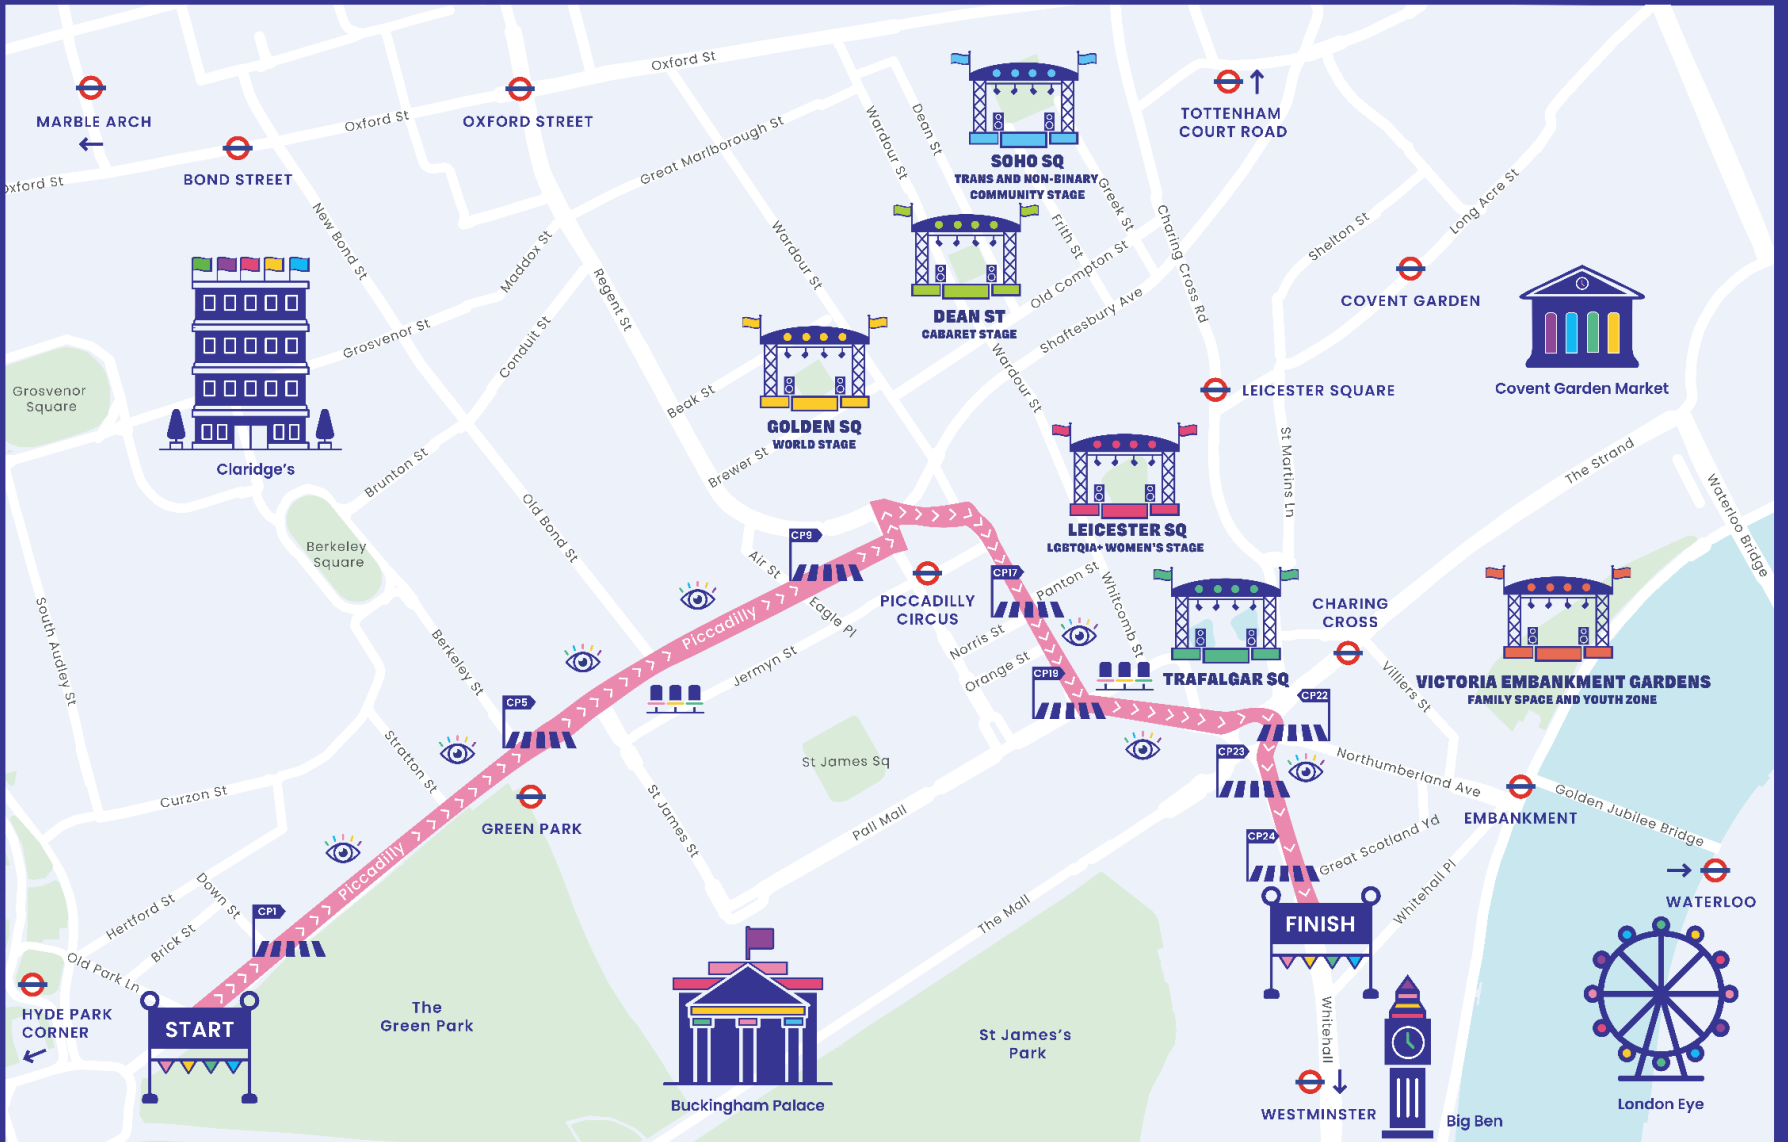

PRIDE IN LONDON

Parade Information Map 2024

Parade begins from Hyde park Corner to Whitehall Place

Stages*

Accessible Toilets

Medical

Welfare

*All stages have accessible toilets, medical and welfare areas

Good View

Grandstands

Crossings

Parade Route

PRIDE IN LONDON

Tube Map

Tube maps around the parade