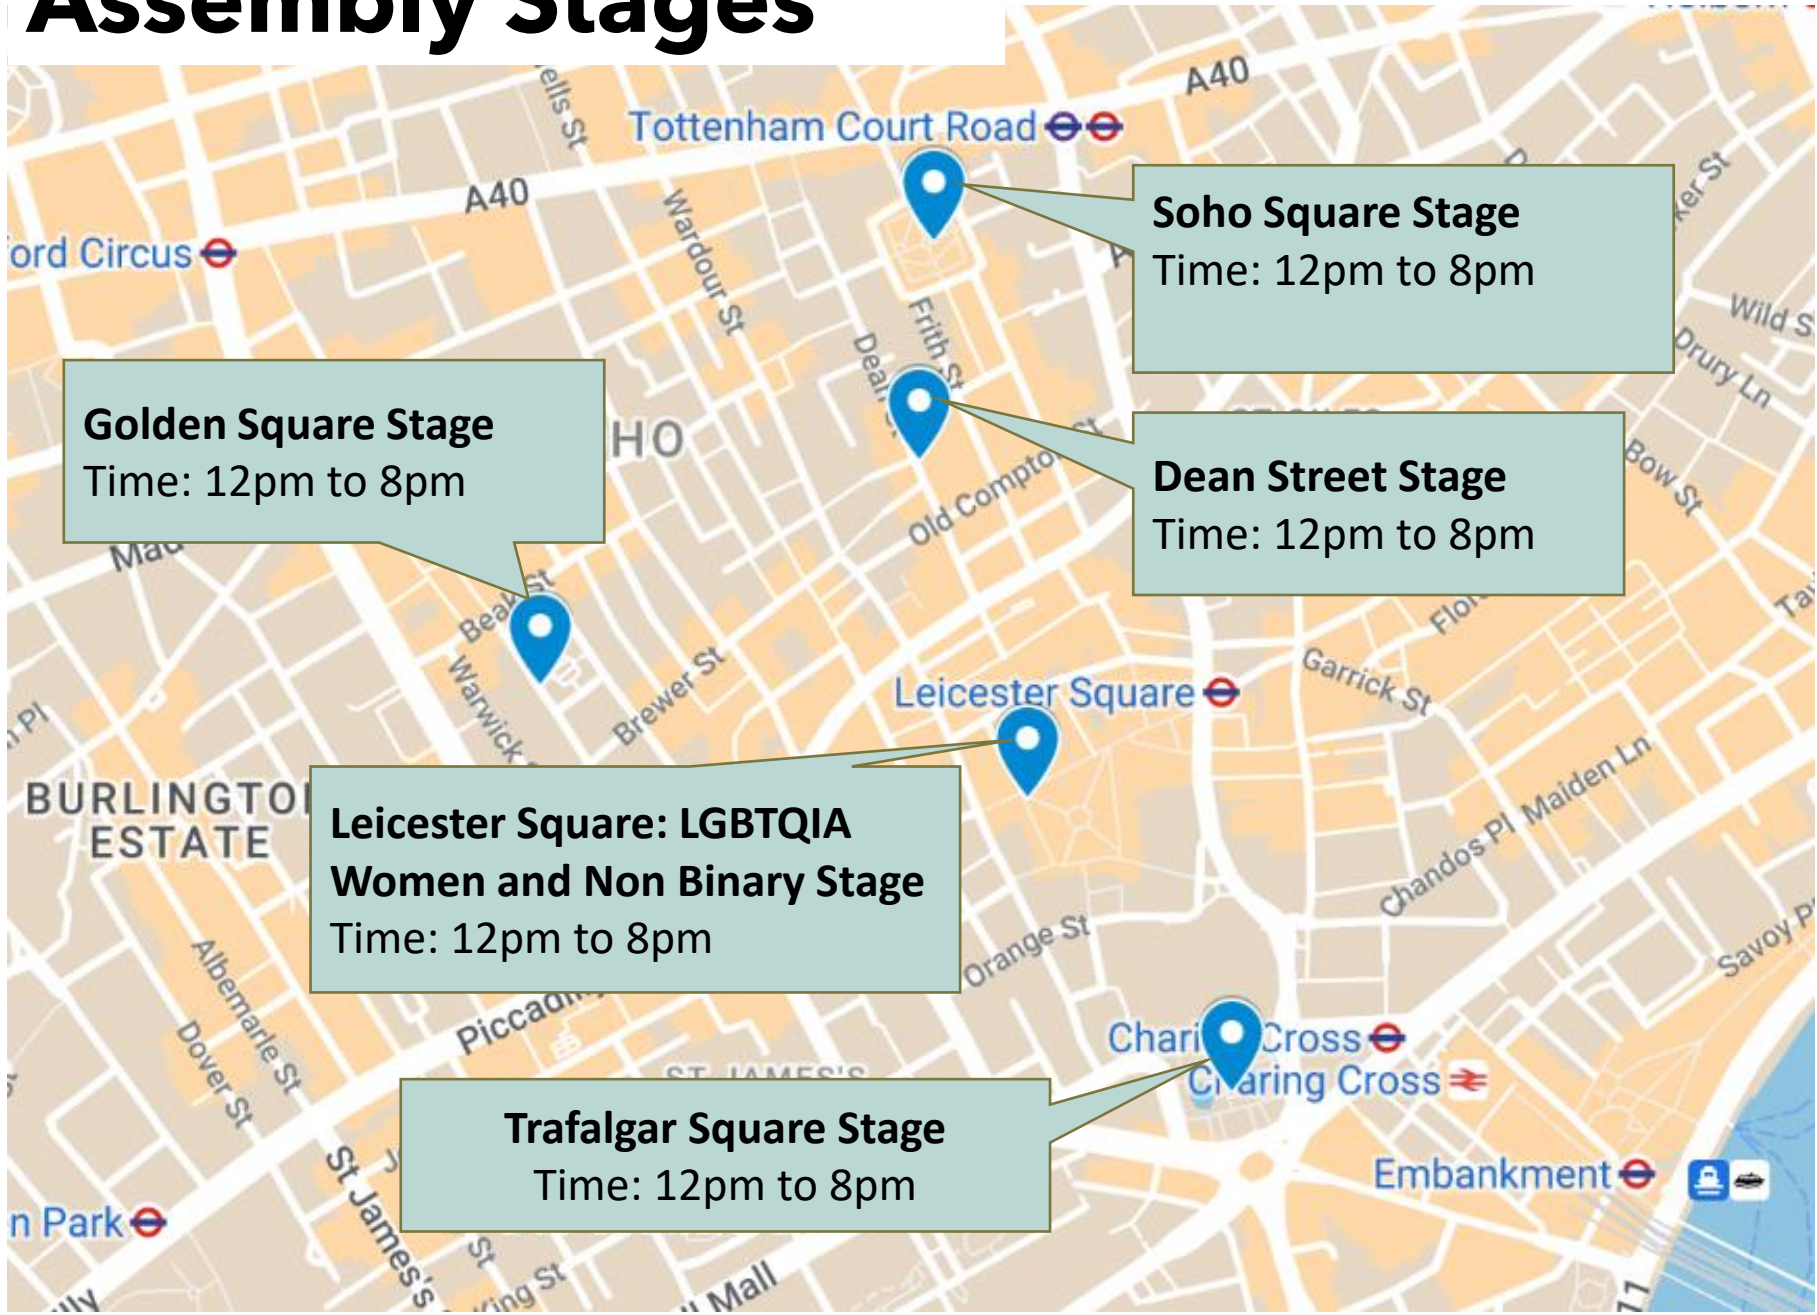

**Easy Read -
Accessible Space at Assembly**

**PRIDE
IN LONDON**

Assembly Stages

Golden Square Stage
Time: 12pm to 8pm

Soho Square Stage
Time: 12pm to 8pm

Dean Street Stage
Time: 12pm to 8pm

**Leicester Square: LGBTQIA
Women and Non Binary Stage**
Time: 12pm to 8pm

Trafalgar Square Stage
Time: 12pm to 8pm

Trafalgar Square - Accessibility

- Access Safe Space

- Service Dog Area in an enclosure.

- BSL Interpreters on Stage and in safe space

- Speech-to-Text on Screens

Trafalgar Square - Accessibility

- BSL Interpreters on Stage

- Accessible Toilets situated by the safe space

Soho, Dean Street & Archer Street

- Accessibility

- There is no specific accessibility safe spaces within the Soho footprint itself.

- BSL Interpreters on Stage

- Accessible Toilets situated with the toilet block in the North West corner of the Square

Soho Square - Accessibility

- Accessibility Safe Space opposite stage

- BSL Interpreters on Stage