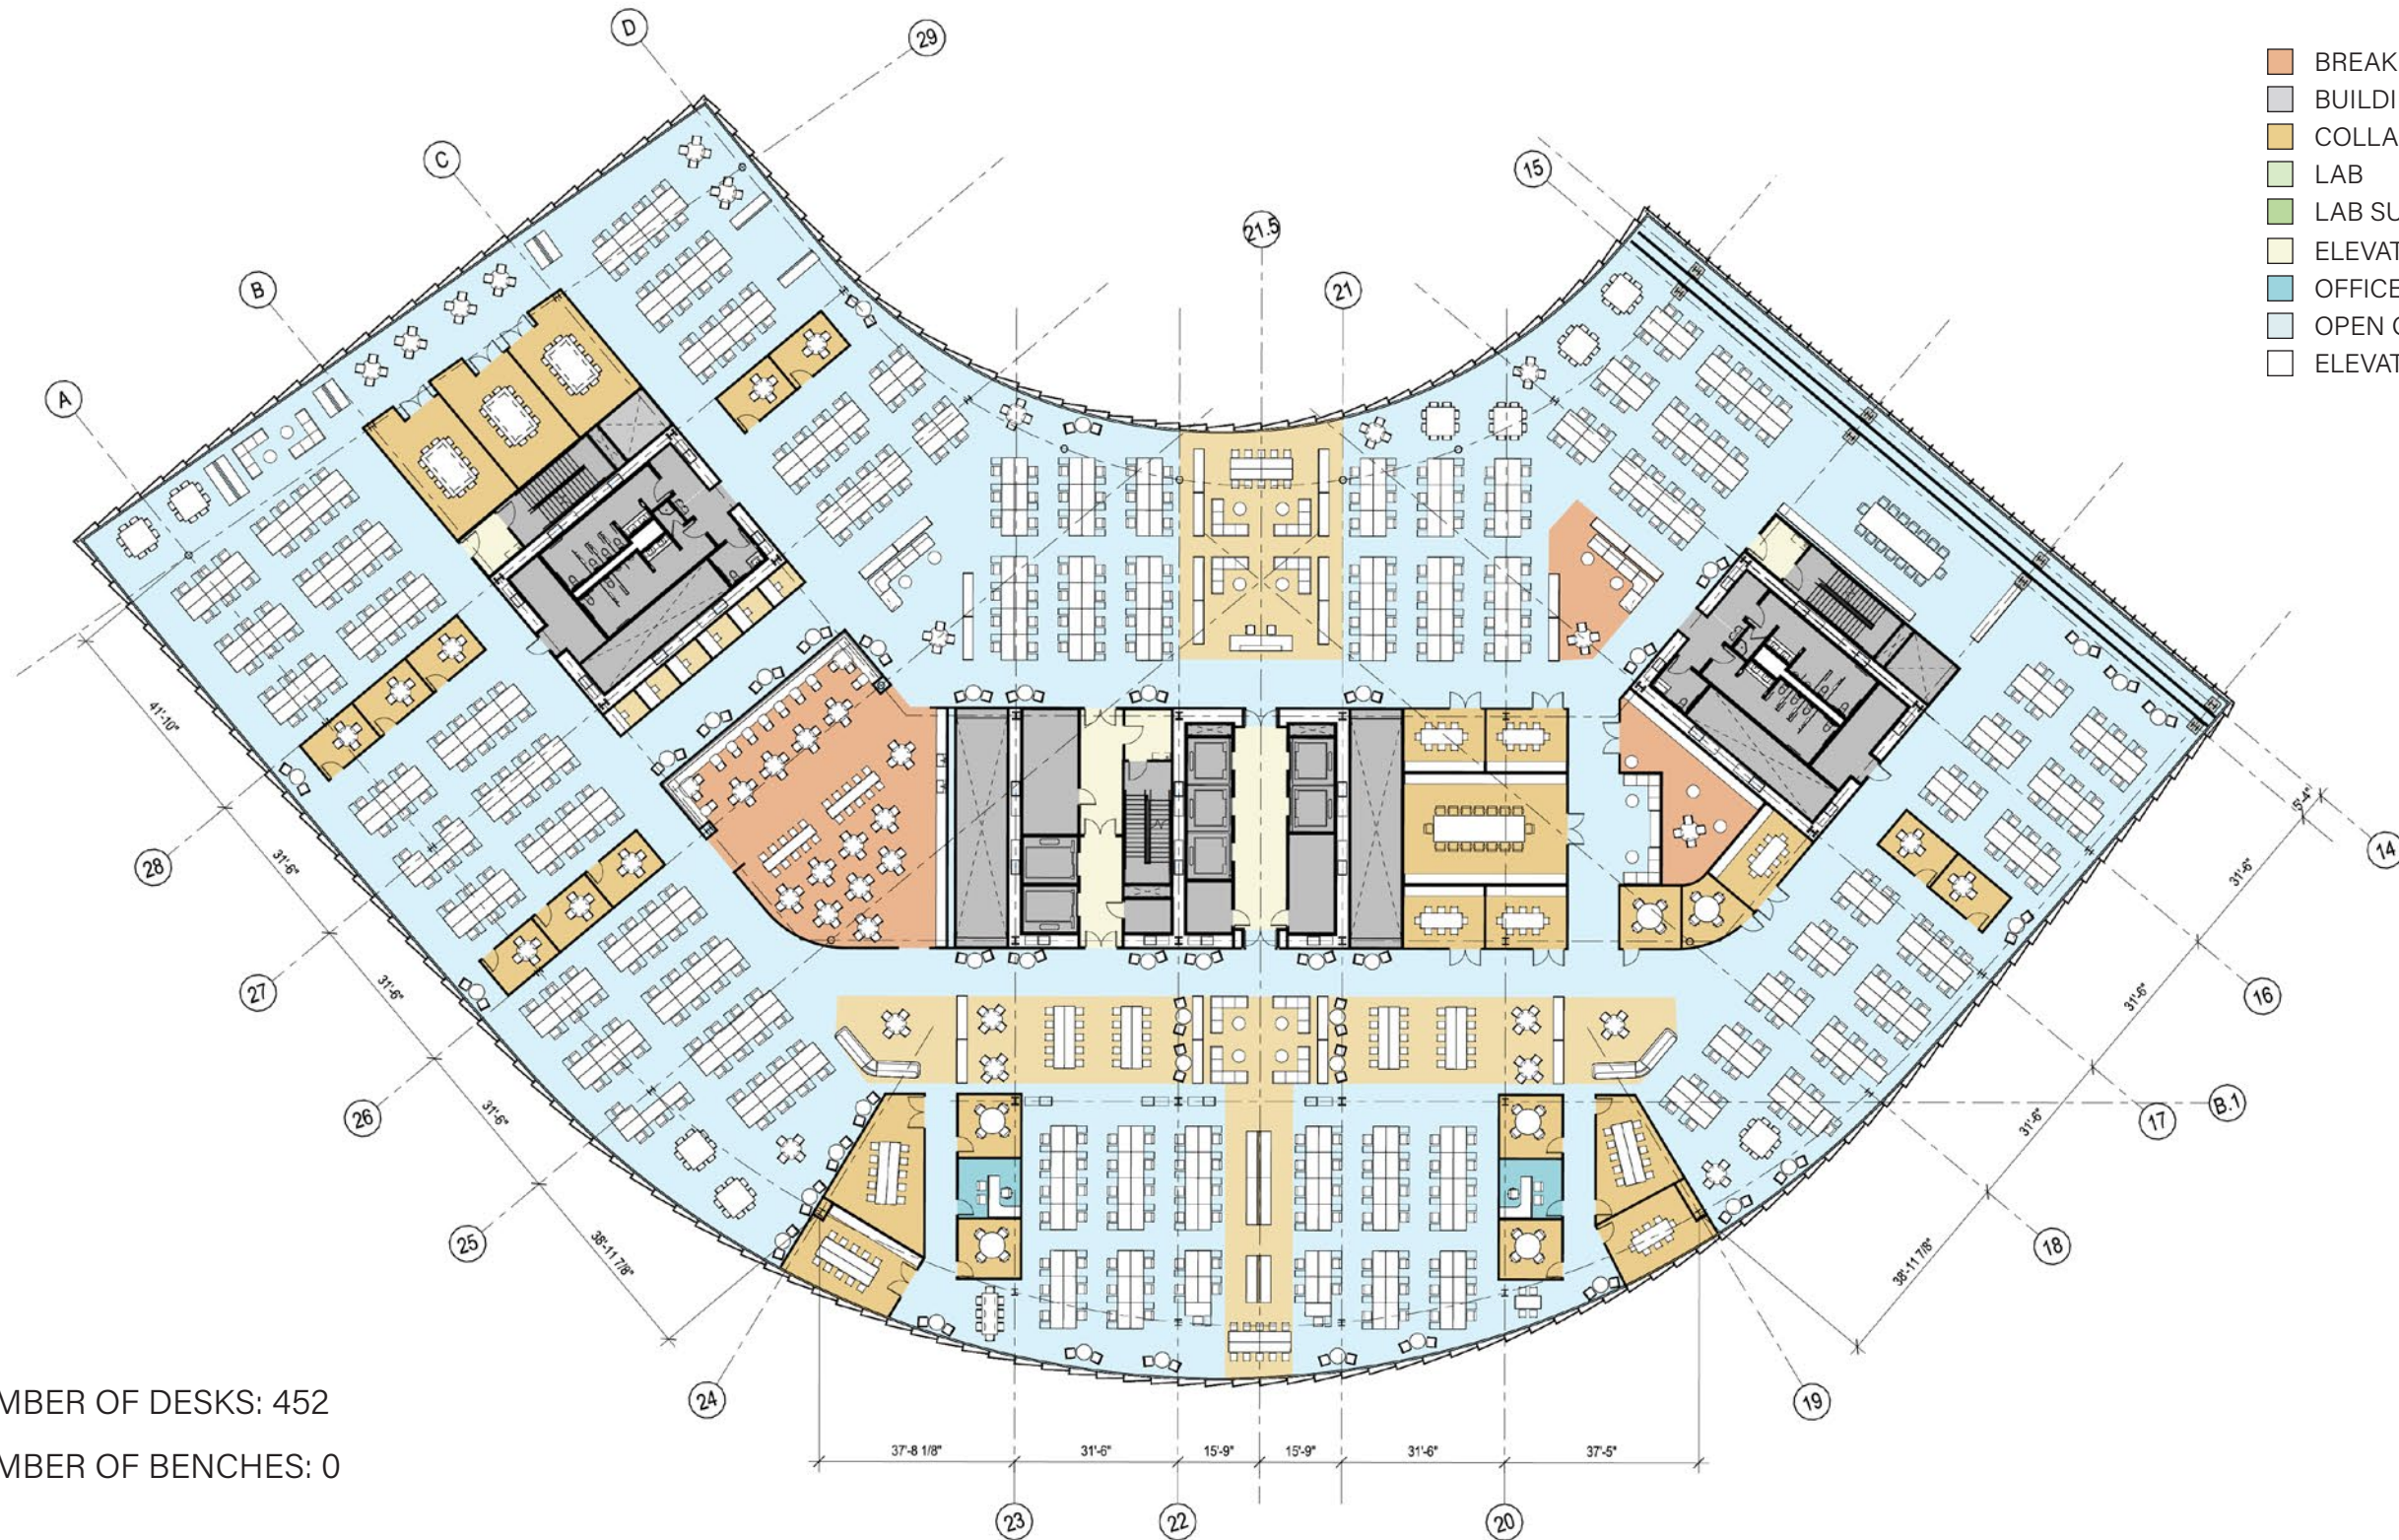

LEFT TENANT

- NUMBER OF DESKS: 112
- NUMBER OF BENCHES: 96

RIGHT TENANT

- NUMBER OF DESKS: 70
- NUMBER OF BENCHES: 85

- BREAK ROOM
- BUILDING SUPPORT
- COLLABORATION
- LAB
- LAB SUPPORT
- ELEVATOR LOBBY
- OFFICE
- OPEN OFFICE
- ELEVATOR

- BREAK ROOM
- BUILDING SUPPORT
- COLLABORATION
- LAB
- LAB SUPPORT
- ELEVATOR LOBBY
- OFFICE
- OPEN OFFICE
- ELEVATOR

NUMBER OF DESKS: 214
 NUMBER OF BENCHES: 239

- BREAK ROOM
- BUILDING SUPPORT
- COLLABORATION
- LAB
- LAB SUPPORT
- ELEVATOR LOBBY
- OFFICE
- OPEN OFFICE
- ELEVATOR

LEFT TENANT

- NUMBER OF DESKS: 102
- NUMBER OF BENCHES: 98

RIGHT TENANT

- NUMBER OF DESKS: 78
- NUMBER OF BENCHES: 135

MULTI TENANT 50/50 LAB OFFICE
TYPICAL FLOOR

- BREAK ROOM
- BUILDING SUPPORT
- COLLABORATION
- LAB
- LAB SUPPORT
- ELEVATOR LOBBY
- OFFICE
- OPEN OFFICE
- ELEVATOR

NUMBER OF DESKS: 452
 NUMBER OF BENCHES: 0