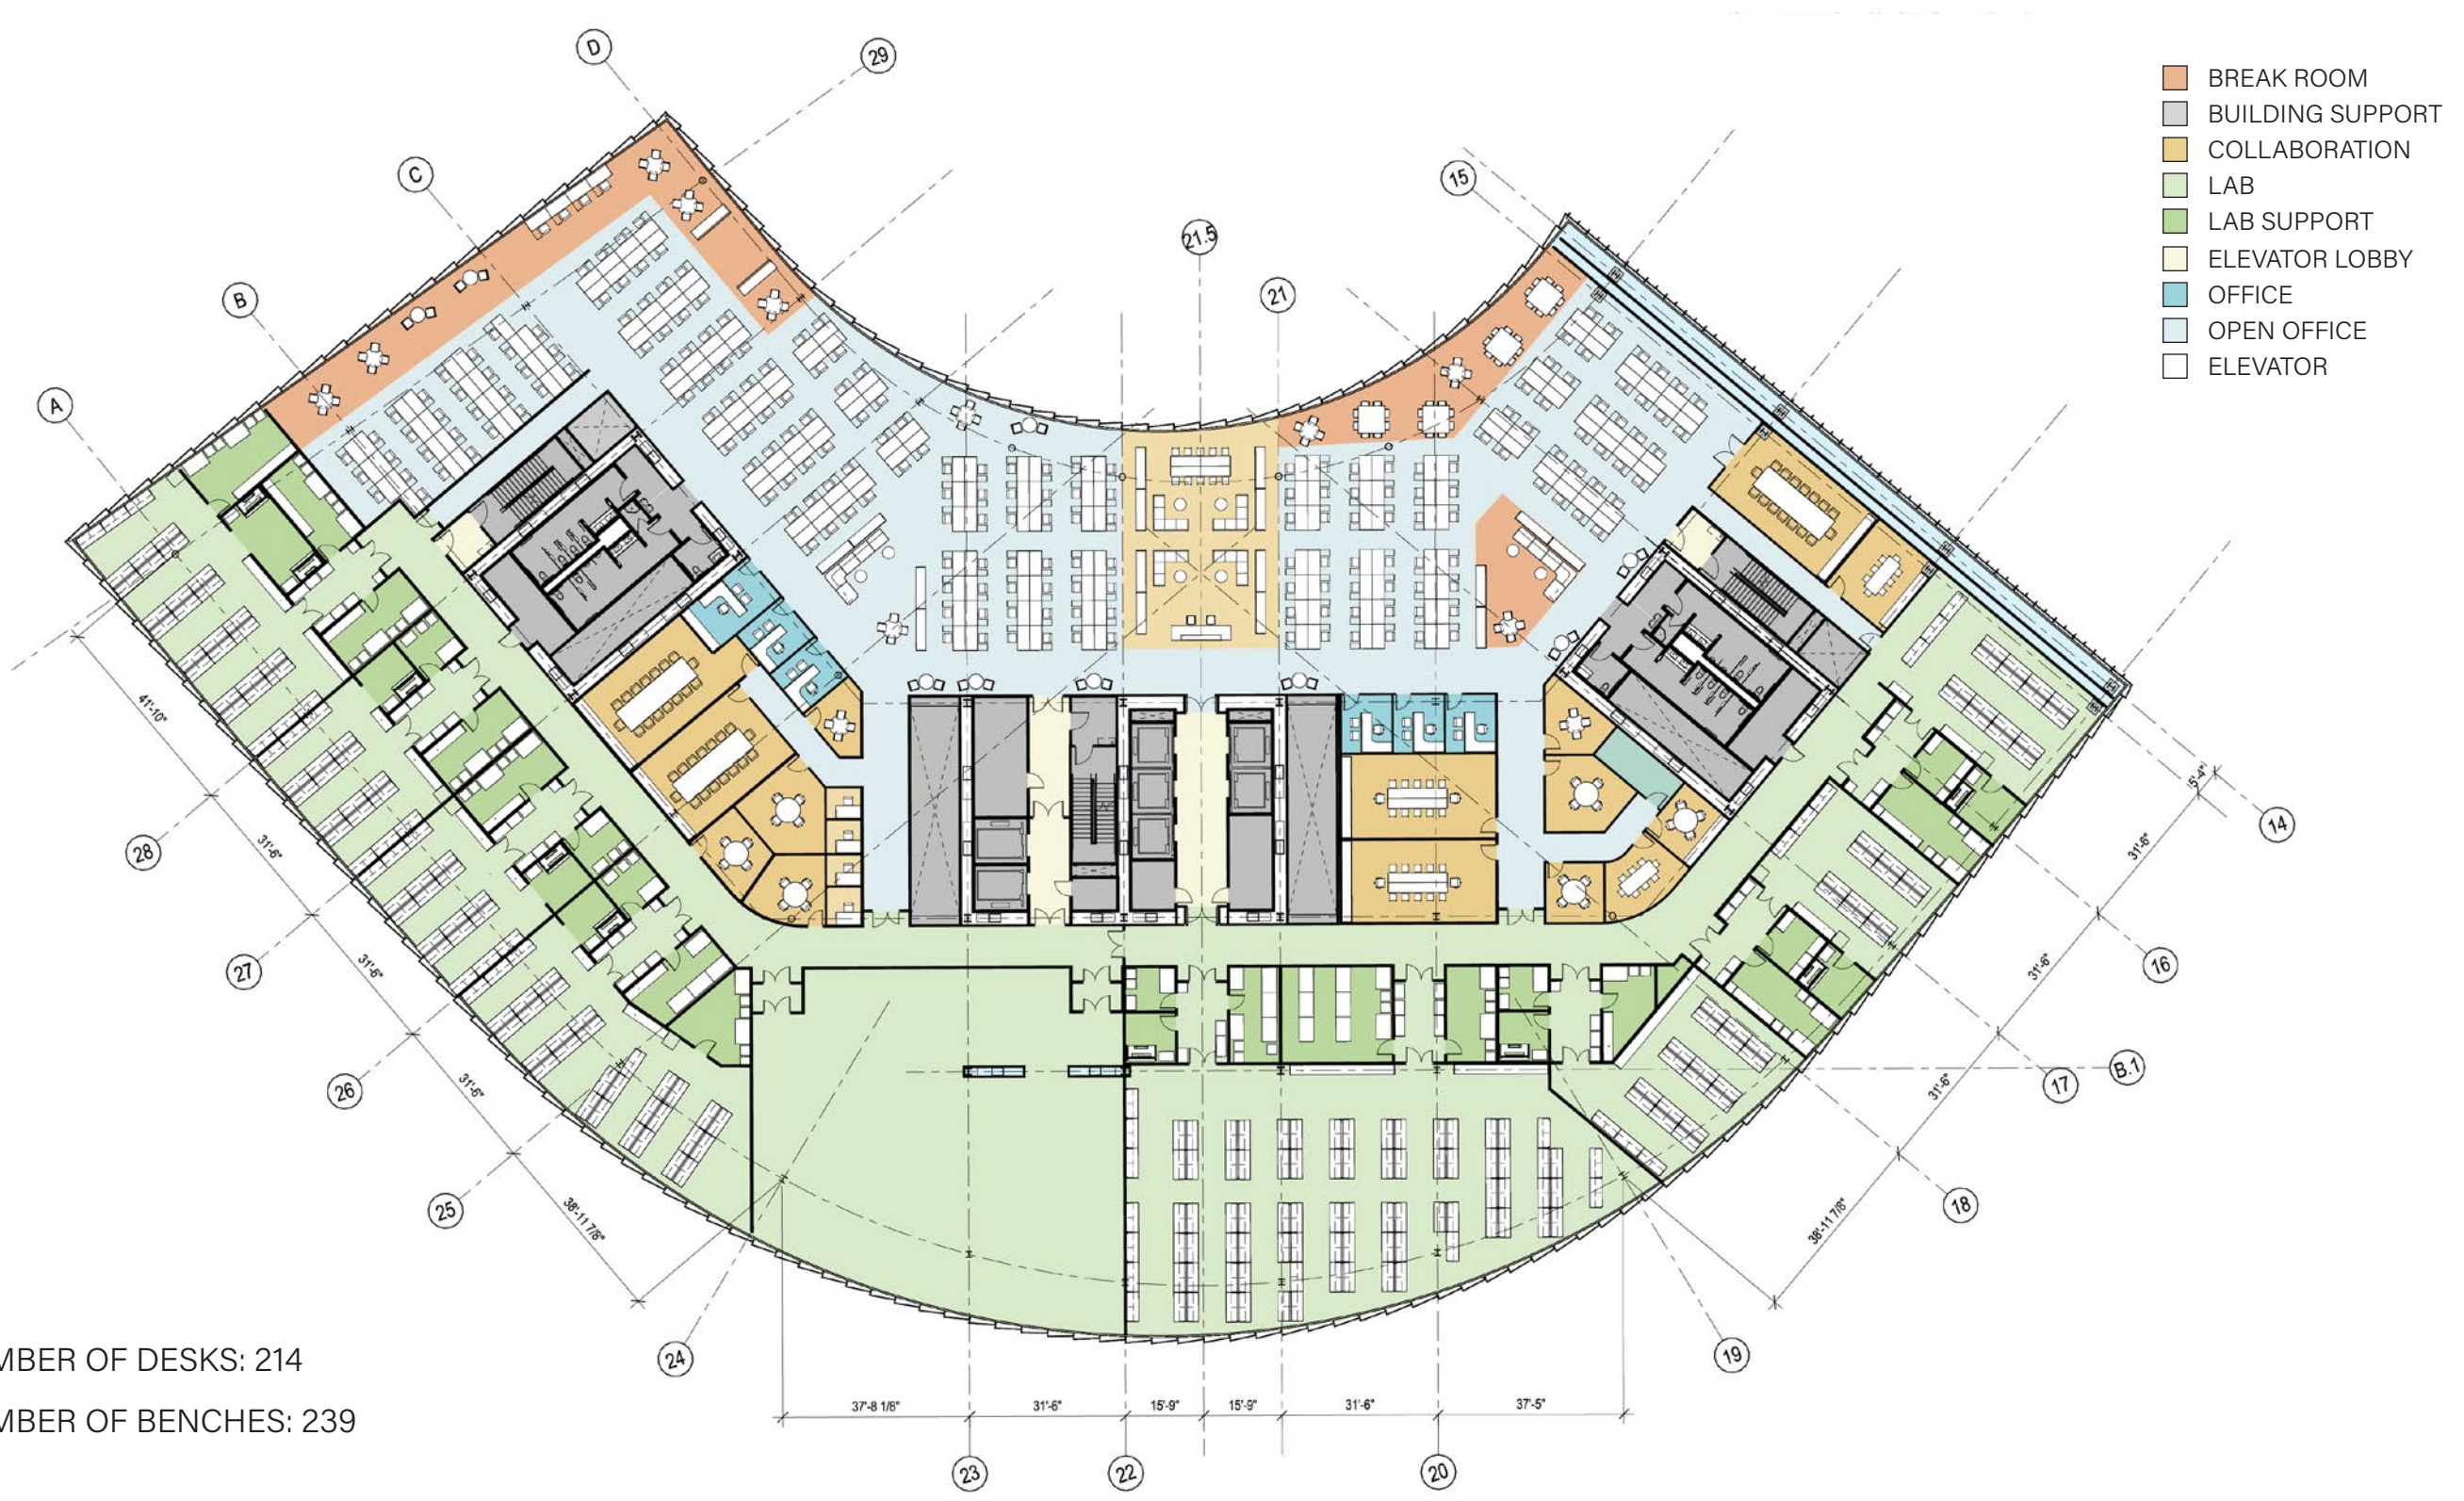

LEFT TENANT

- NUMBER OF DESKS: 112
- NUMBER OF BENCHES: 96

RIGHT TENANT

- NUMBER OF DESKS: 70
- NUMBER OF BENCHES: 85

- BREAK ROOM
- BUILDING SUPPORT
- COLLABORATION
- LAB
- LAB SUPPORT
- ELEVATOR LOBBY
- OFFICE
- OPEN OFFICE
- ELEVATOR

- BREAK ROOM
- BUILDING SUPPORT
- COLLABORATION
- LAB
- LAB SUPPORT
- ELEVATOR LOBBY
- OFFICE
- OPEN OFFICE
- ELEVATOR

NUMBER OF DESKS: 214
 NUMBER OF BENCHES: 239

- BREAK ROOM
- BUILDING SUPPORT
- COLLABORATION
- LAB
- LAB SUPPORT
- ELEVATOR LOBBY
- OFFICE
- OPEN OFFICE
- ELEVATOR

LEFT TENANT

- NUMBER OF DESKS: 102
- NUMBER OF BENCHES: 98

RIGHT TENANT

- NUMBER OF DESKS: 78
- NUMBER OF BENCHES: 135

MULTI TENANT 50/50 LAB OFFICE
TYPICAL FLOOR

- BREAK ROOM
- BUILDING SUPPORT
- COLLABORATION
- LAB
- LAB SUPPORT
- ELEVATOR LOBBY
- OFFICE
- OPEN OFFICE
- ELEVATOR

NUMBER OF DESKS: 452
 NUMBER OF BENCHES: 0