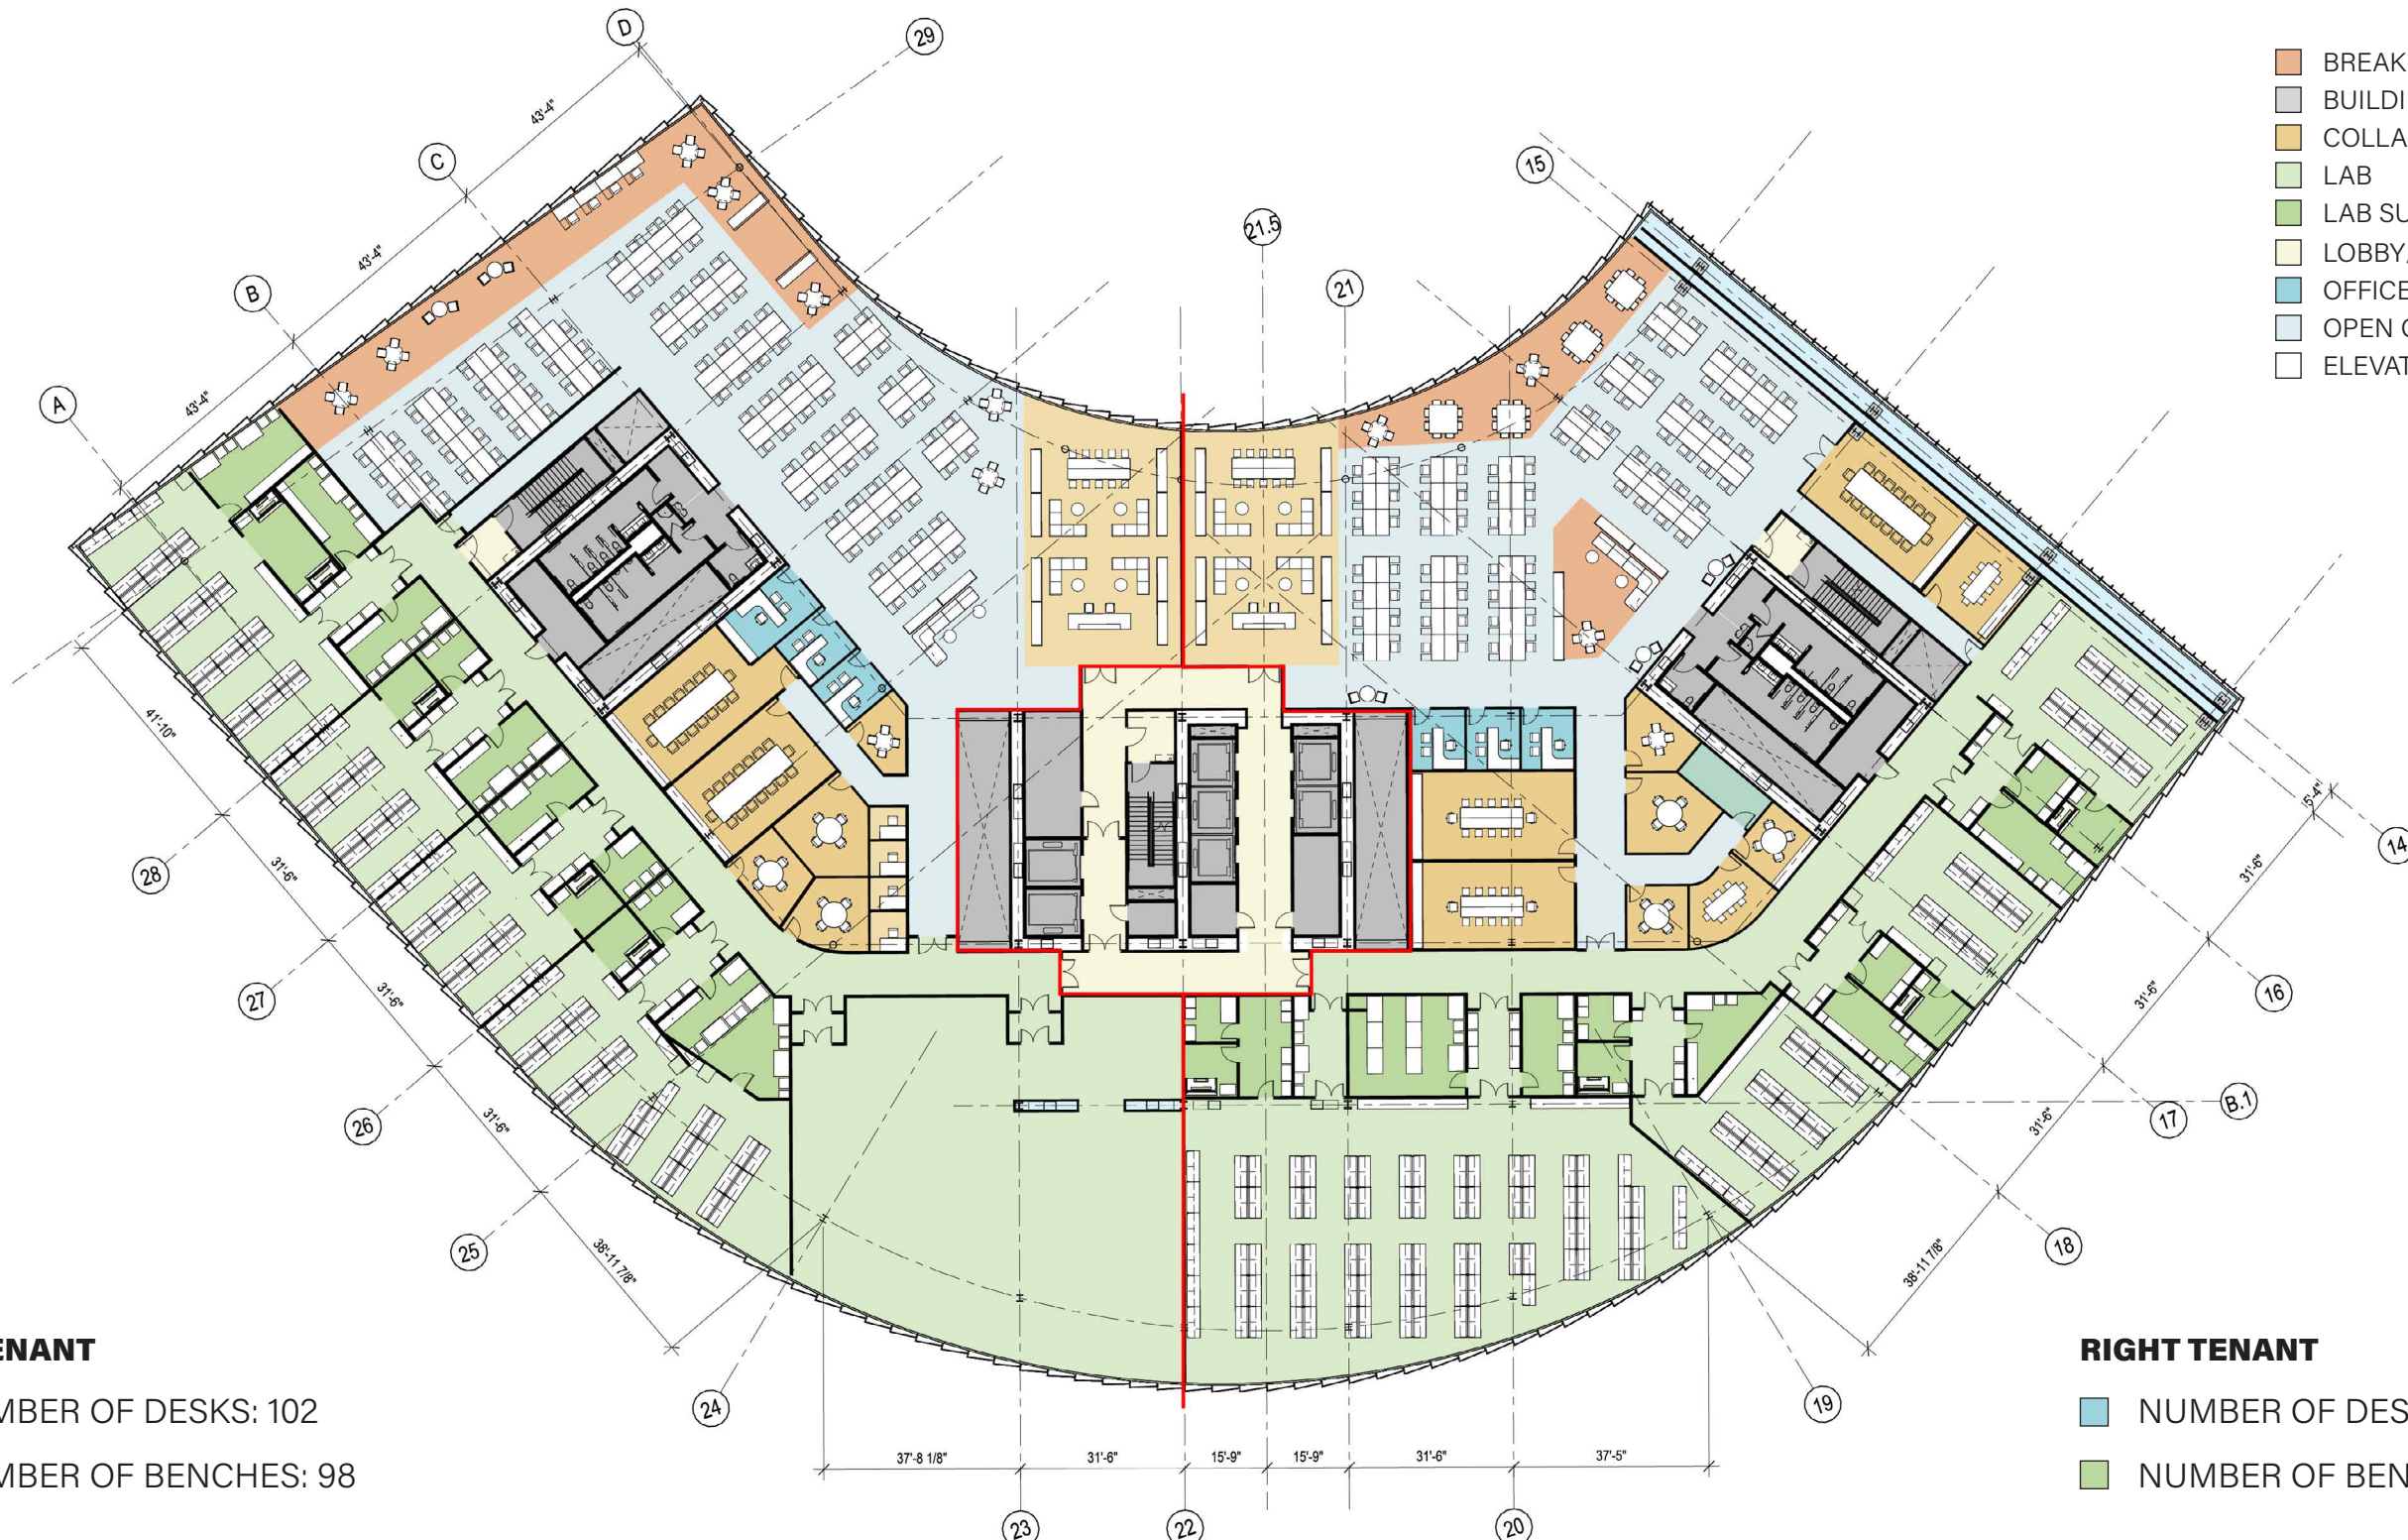

- BREAK ROOM
- BUILDING SUPPORT
- COLLABORATION
- LAB
- LAB SUPPORT
- LOBBY/RECEPTION
- OFFICE
- OPEN OFFICE
- ELEVATOR

NUMBER OF DESKS: 194
 NUMBER OF BENCHES: 200

LEFT TENANT

- NUMBER OF DESKS: 112
- NUMBER OF BENCHES: 96

RIGHT TENANT

- NUMBER OF DESKS: 70
- NUMBER OF BENCHES: 85

- BREAK ROOM
- BUILDING SUPPORT
- COLLABORATION
- LAB
- LAB SUPPORT
- LOBBY/RECEPTION
- OFFICE
- OPEN OFFICE
- ELEVATOR

NUMBER OF DESKS: 382
 NUMBER OF BENCHES: 0

- BREAK ROOM
- BUILDING SUPPORT
- COLLABORATION
- LAB
- LAB SUPPORT
- LOBBY/RECEPTION
- OFFICE
- OPEN OFFICE
- ELEVATOR

NUMBER OF DESKS: 214
 NUMBER OF BENCHES: 239

- BREAK ROOM
- BUILDING SUPPORT
- COLLABORATION
- LAB
- LAB SUPPORT
- LOBBY/RECEPTION
- OFFICE
- OPEN OFFICE
- ELEVATOR

LEFT TENANT

- NUMBER OF DESKS: 102
- NUMBER OF BENCHES: 98

RIGHT TENANT

- NUMBER OF DESKS: 78
- NUMBER OF BENCHES: 135

MULTI TENANT 50/50 LAB OFFICE
(LEVEL 4)

- BREAK ROOM
- BUILDING SUPPORT
- COLLABORATION
- LAB
- LAB SUPPORT
- LOBBY/RECEPTION
- OFFICE
- OPEN OFFICE
- ELEVATOR