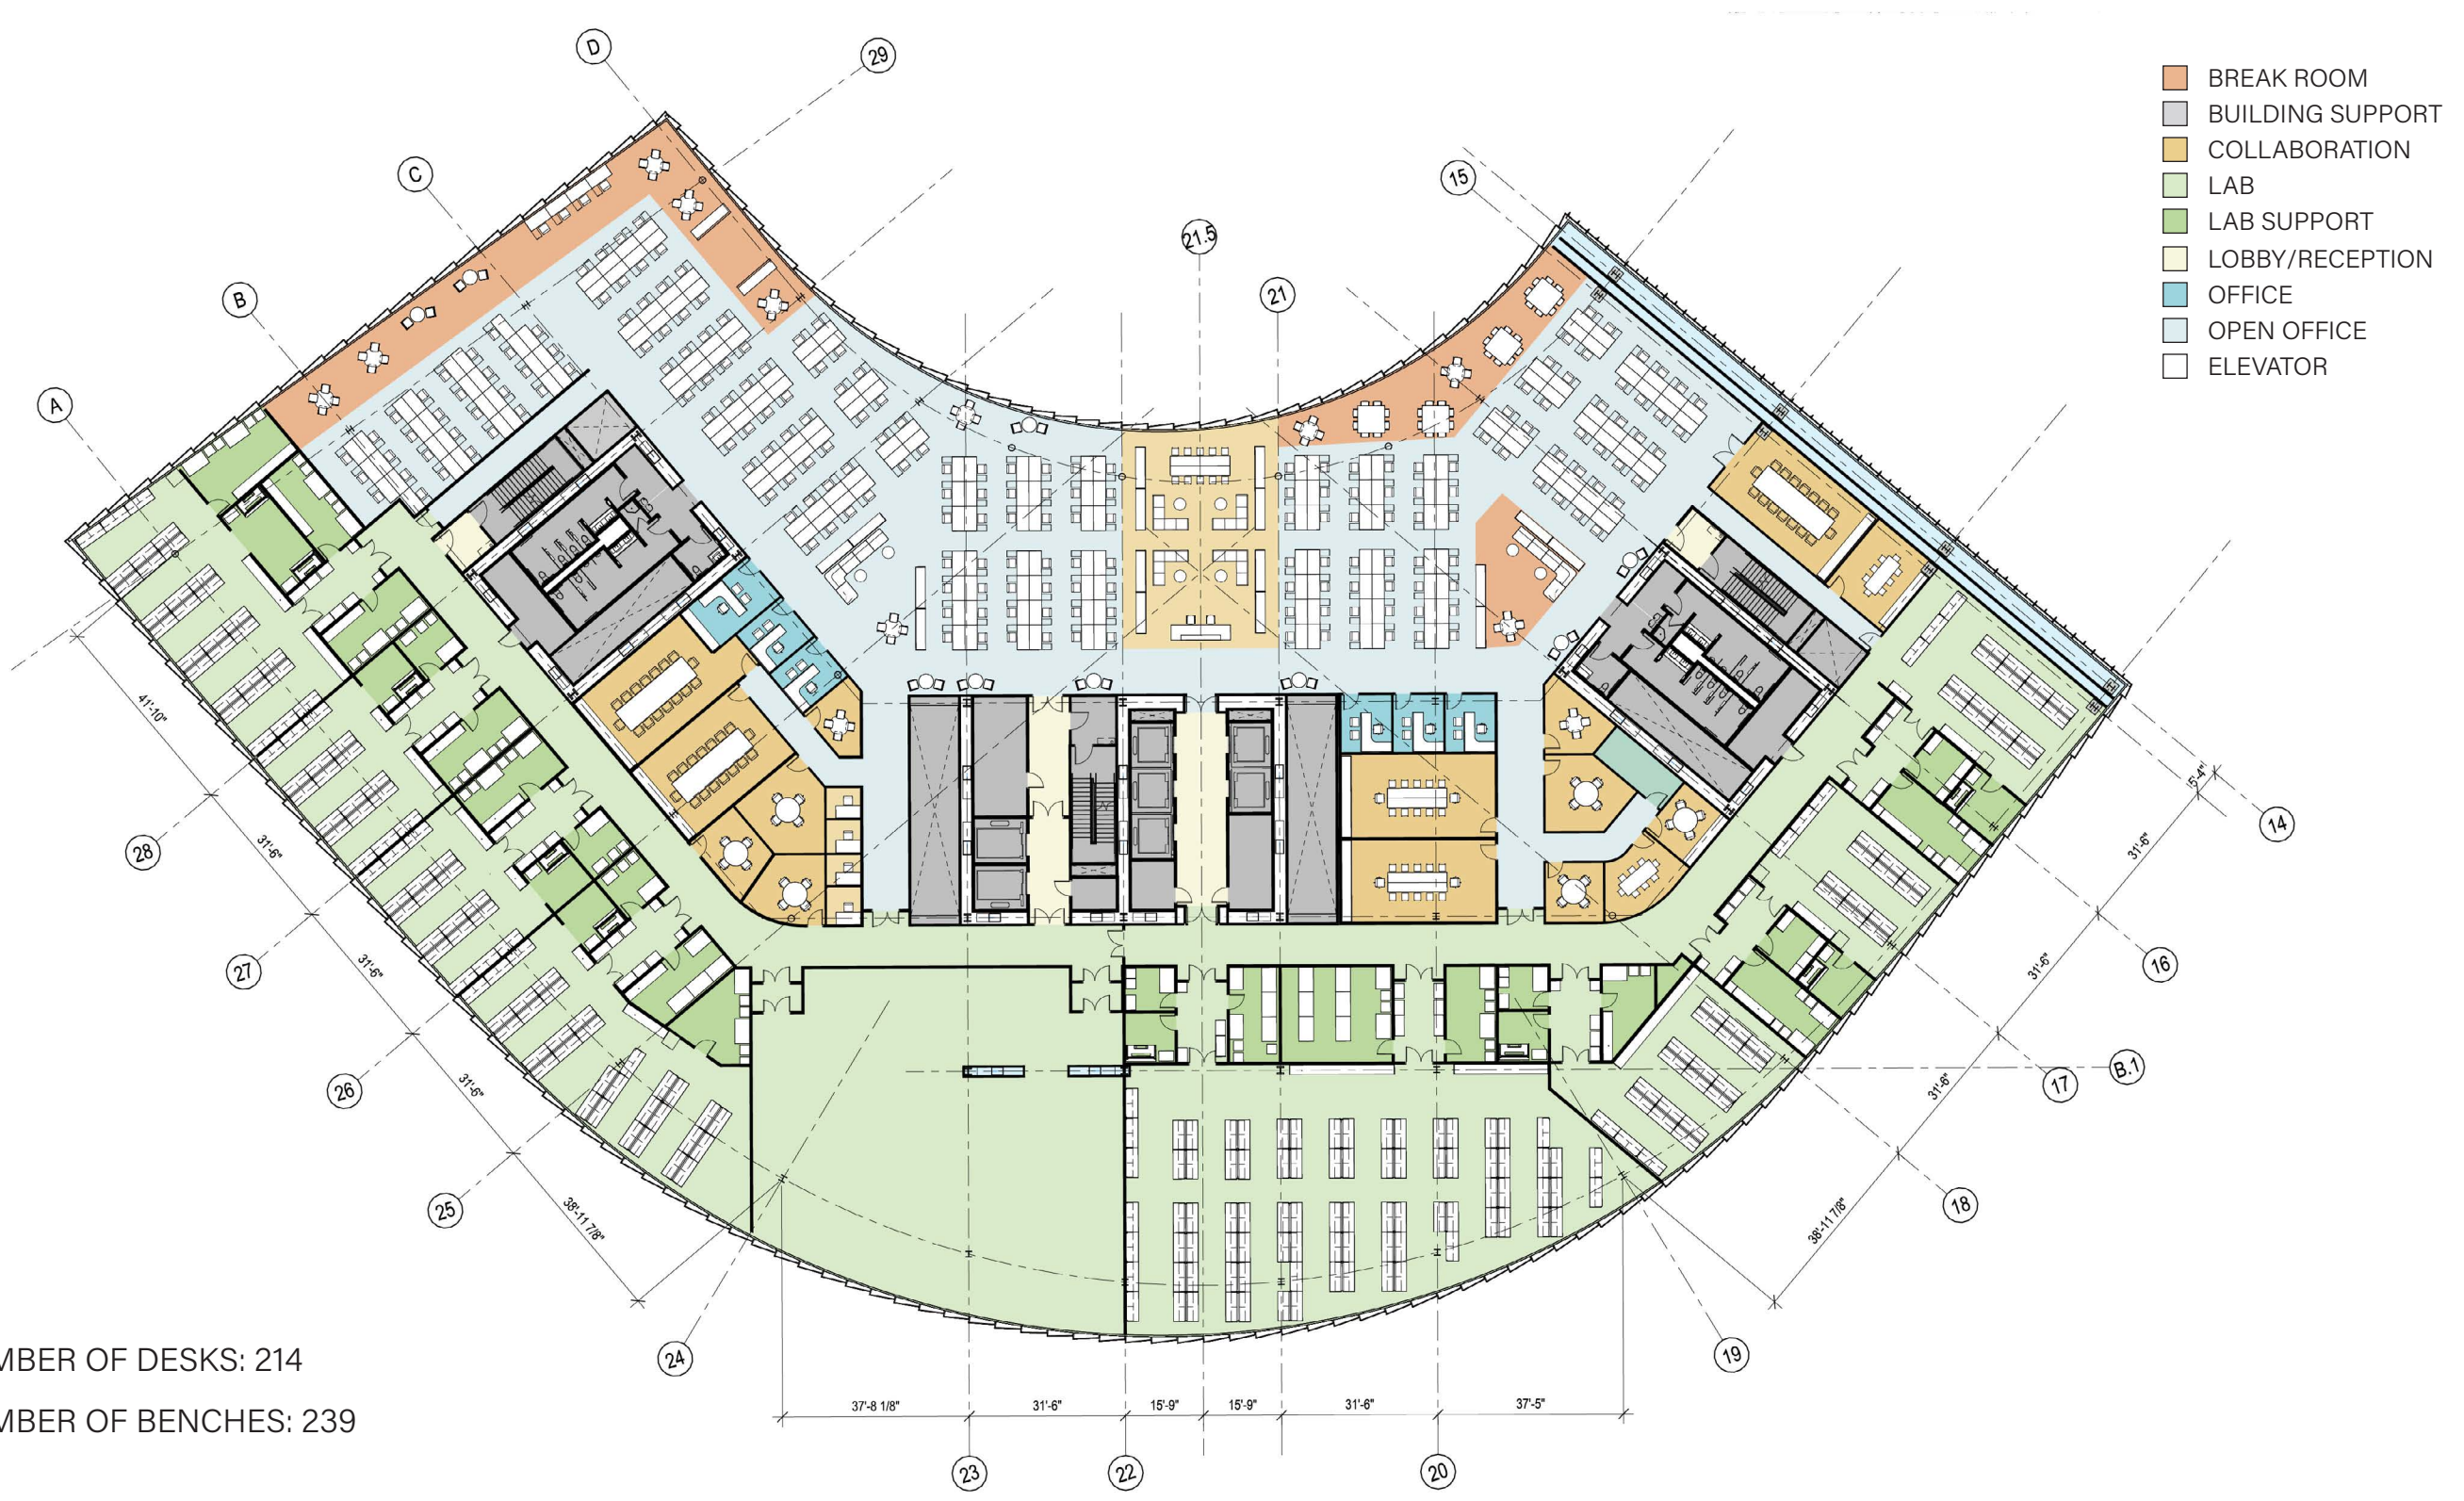

- BREAK ROOM
- BUILDING SUPPORT
- COLLABORATION
- LAB
- LAB SUPPORT
- LOBBY/RECEPTION
- OFFICE
- OPEN OFFICE
- ELEVATOR

NUMBER OF DESKS: 194
 NUMBER OF BENCHES: 200

LEFT TENANT

- NUMBER OF DESKS: 112
- NUMBER OF BENCHES: 96

RIGHT TENANT

- NUMBER OF DESKS: 70
- NUMBER OF BENCHES: 85

- BREAK ROOM
- BUILDING SUPPORT
- COLLABORATION
- LAB
- LAB SUPPORT
- LOBBY/RECEPTION
- OFFICE
- OPEN OFFICE
- ELEVATOR

NUMBER OF DESKS: 382
 NUMBER OF BENCHES: 0

- BREAK ROOM
- BUILDING SUPPORT
- COLLABORATION
- LAB
- LAB SUPPORT
- LOBBY/RECEPTION
- OFFICE
- OPEN OFFICE
- ELEVATOR

NUMBER OF DESKS: 214
 NUMBER OF BENCHES: 239

- BREAK ROOM
- BUILDING SUPPORT
- COLLABORATION
- LAB
- LAB SUPPORT
- LOBBY/RECEPTION
- OFFICE
- OPEN OFFICE
- ELEVATOR

LEFT TENANT

- NUMBER OF DESKS: 102
- NUMBER OF BENCHES: 98

RIGHT TENANT

- NUMBER OF DESKS: 78
- NUMBER OF BENCHES: 135

MULTI TENANT 50/50 LAB OFFICE
(LEVEL 4)

- BREAK ROOM
- BUILDING SUPPORT
- COLLABORATION
- LAB
- LAB SUPPORT
- LOBBY/RECEPTION
- OFFICE
- OPEN OFFICE
- ELEVATOR