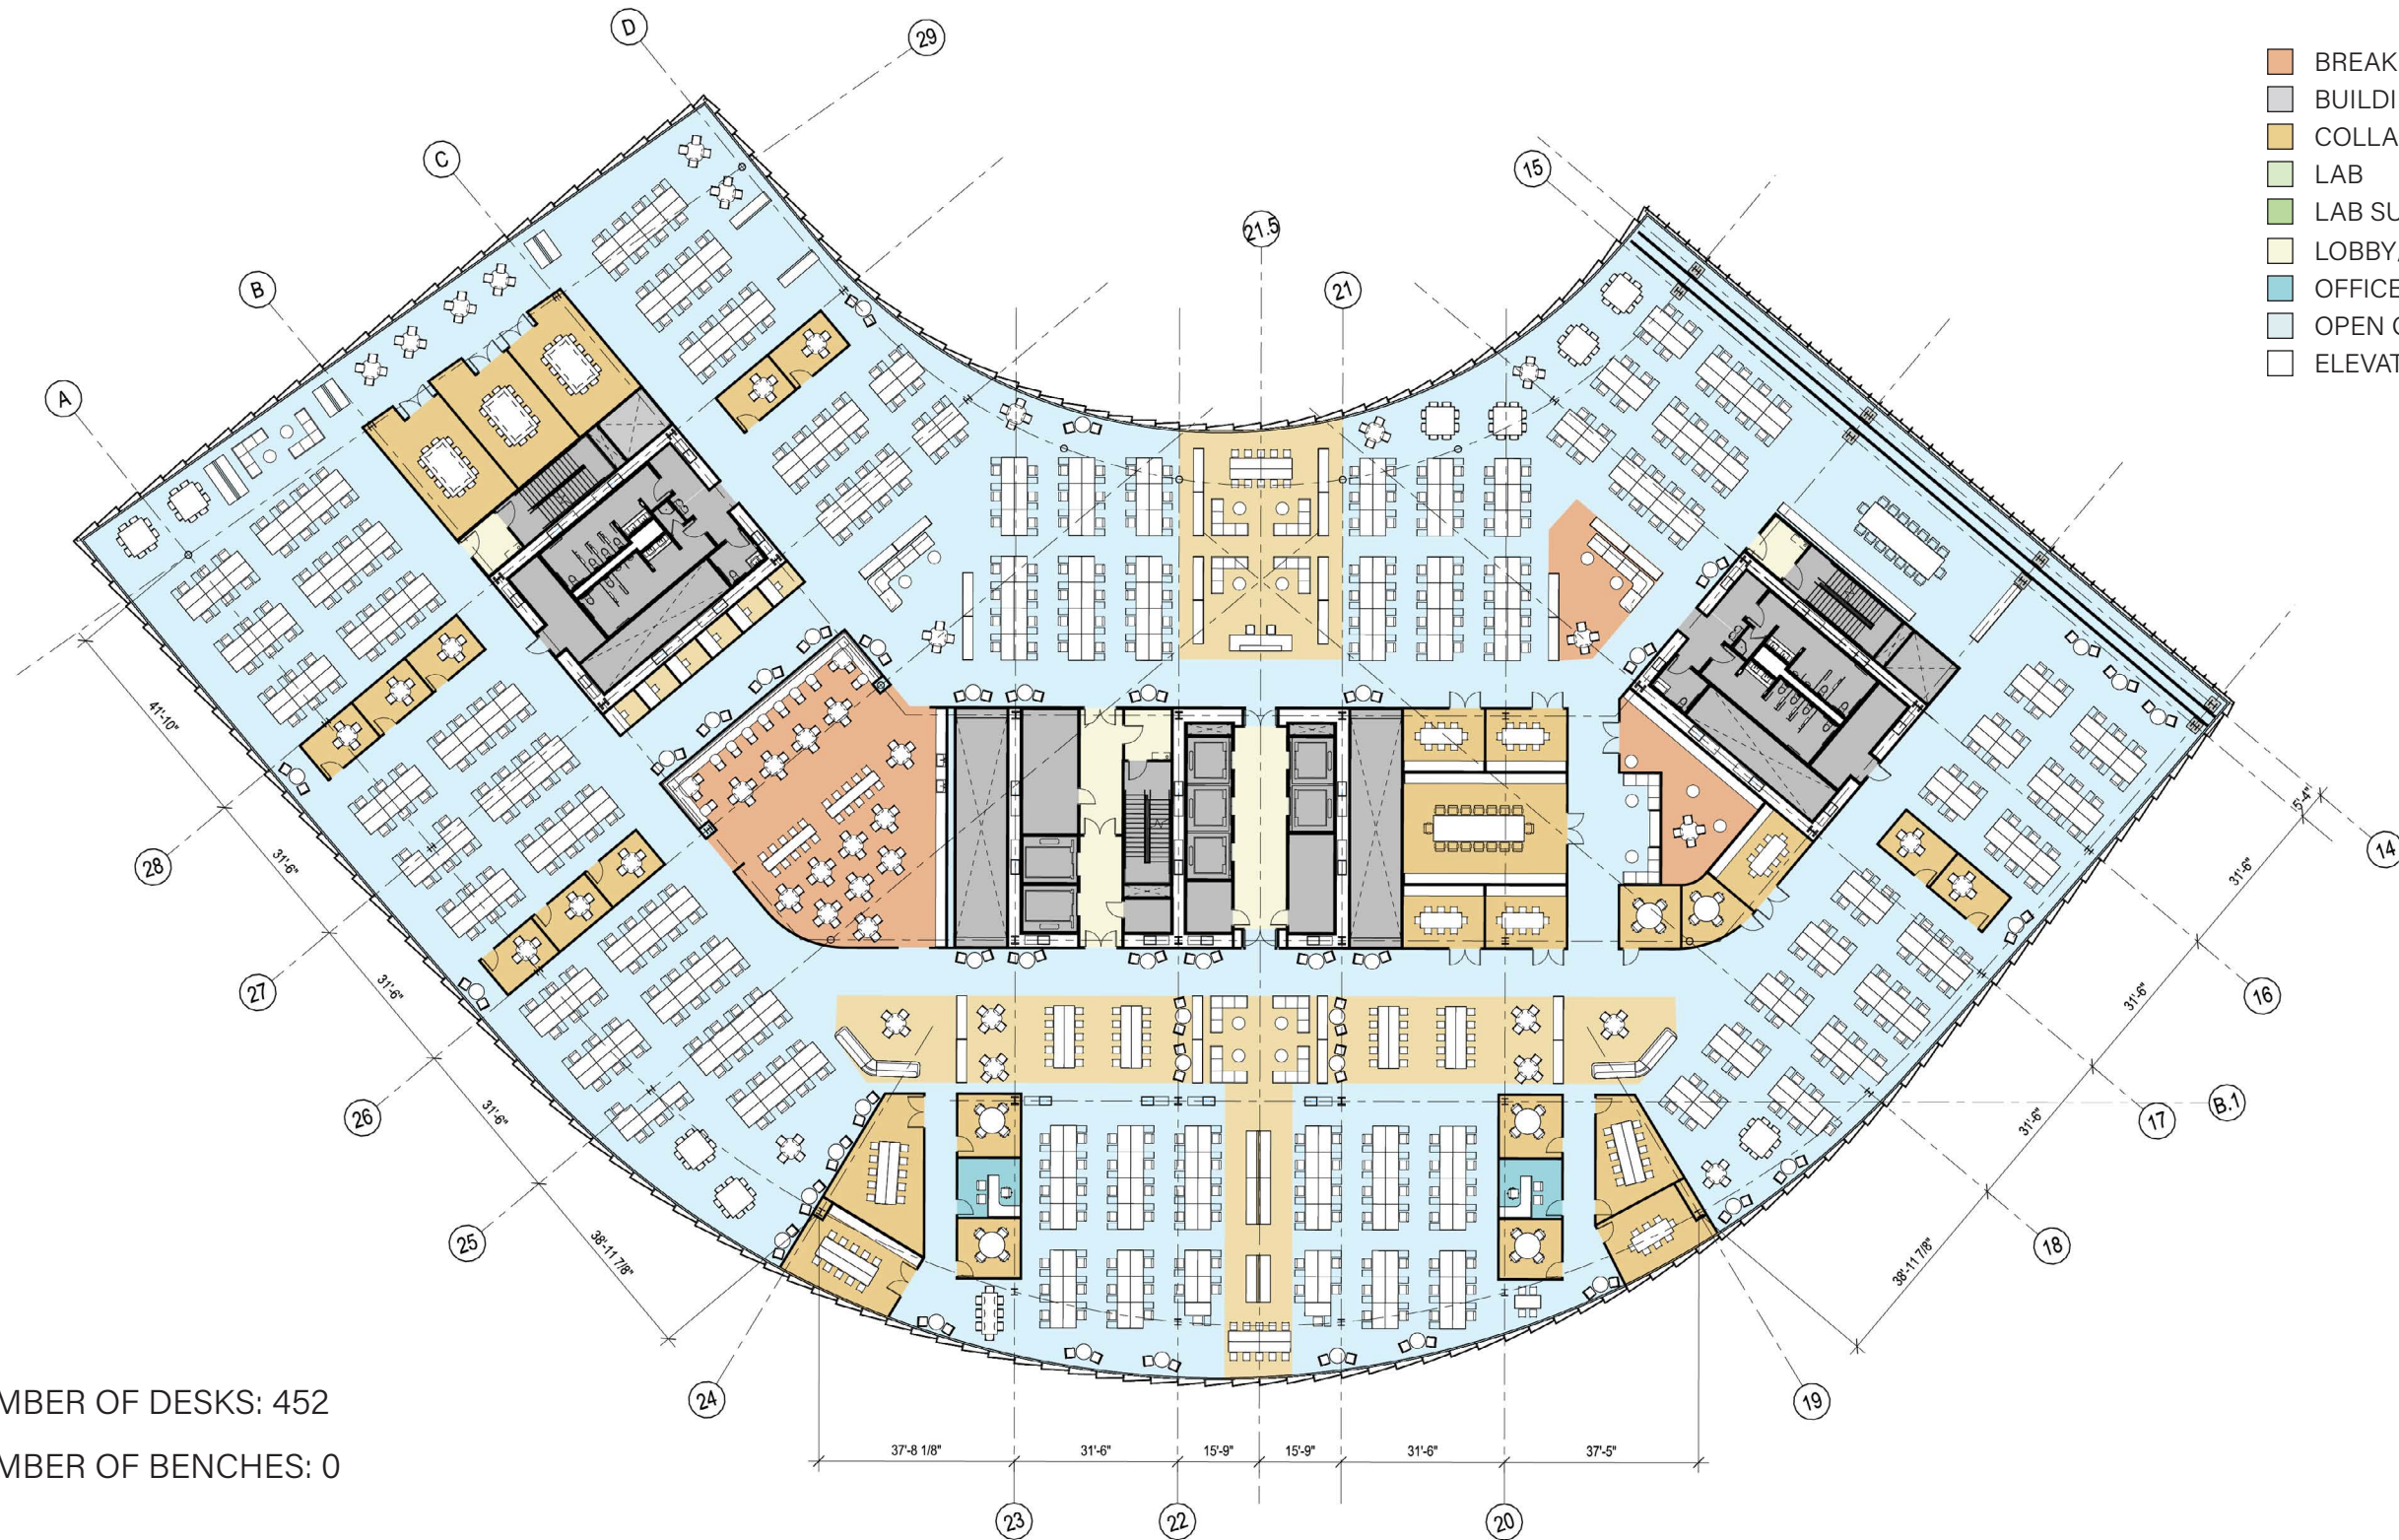

- BREAK ROOM
- BUILDING SUPPORT
- COLLABORATION
- LAB
- LAB SUPPORT
- LOBBY/RECEPTION
- OFFICE
- OPEN OFFICE
- ELEVATOR

NUMBER OF DESKS: 194
 NUMBER OF BENCHES: 200

LEFT TENANT

- NUMBER OF DESKS: 112
- NUMBER OF BENCHES: 96

RIGHT TENANT

- NUMBER OF DESKS: 70
- NUMBER OF BENCHES: 85

- BREAK ROOM
- BUILDING SUPPORT
- COLLABORATION
- LAB
- LAB SUPPORT
- LOBBY/RECEPTION
- OFFICE
- OPEN OFFICE
- ELEVATOR

NUMBER OF DESKS: 382
 NUMBER OF BENCHES: 0

- BREAK ROOM
- BUILDING SUPPORT
- COLLABORATION
- LAB
- LAB SUPPORT
- LOBBY/RECEPTION
- OFFICE
- OPEN OFFICE
- ELEVATOR

NUMBER OF DESKS: 214
 NUMBER OF BENCHES: 239

- BREAK ROOM
- BUILDING SUPPORT
- COLLABORATION
- LAB
- LAB SUPPORT
- LOBBY/RECEPTION
- OFFICE
- OPEN OFFICE
- ELEVATOR

LEFT TENANT

- NUMBER OF DESKS: 102
- NUMBER OF BENCHES: 98

RIGHT TENANT

- NUMBER OF DESKS: 78
- NUMBER OF BENCHES: 135

MULTI TENANT 50/50 LAB OFFICE
(LEVEL 4)

- BREAK ROOM
- BUILDING SUPPORT
- COLLABORATION
- LAB
- LAB SUPPORT
- LOBBY/RECEPTION
- OFFICE
- OPEN OFFICE
- ELEVATOR