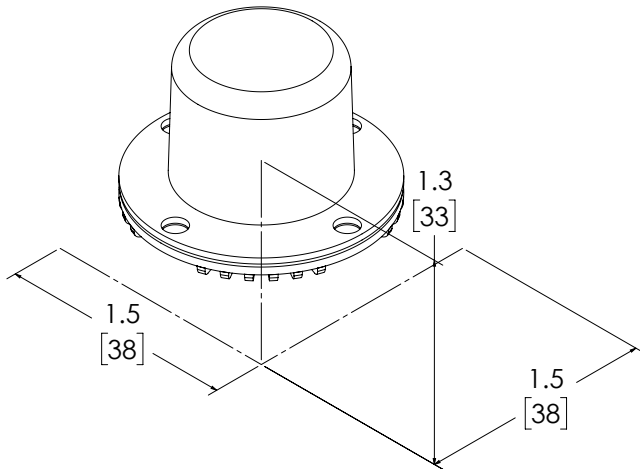

9 LED HIDE-A-BLAST™ SERIES CONCEALED WARNING

HB915B

The 9 LED Hide-A-Blast™ is designed to easily install in both headlight and taillight locations, requiring only a one-in. hole. The warning light features 30 flash patterns, flexible vertical or horizontal mounting, synchronization capability and a durable polycarbonate, clear lens.

VOLTS AMPS	12-24V 0.6A	
DIMS	1.3" H x 1.5" Diameter 33mm H x 38mm Diameter	
FLASH PATTERNS	30	
CERTS	J595	
DETAILS	<ul style="list-style-type: none"> • Multiple colored LEDs allow use of the lights in both head light and tail light locations • 15' (4.6) cable • Self-contained sealed control module 	
REPLACE	"_" with A = Amber, B = Blue, R = Red, W = White	
MODEL	TYPE	ILLUMINATION COLORS
HB915_	9 LED, single, 1" Hole	A, B, R, W