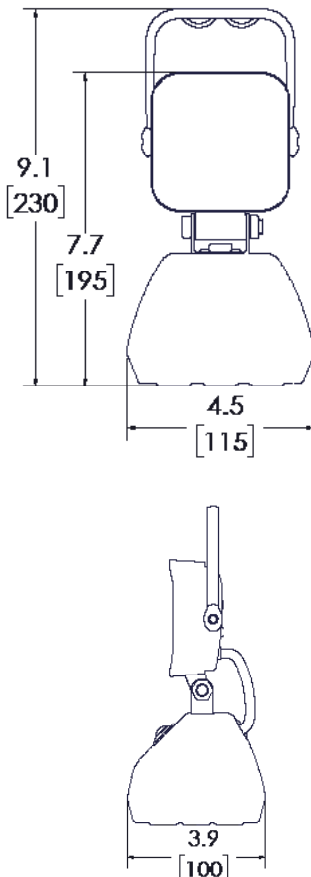

**CW2461-CAMO**  
RECHARGEABLE  
PORTABLE WORKLIGHT

Featuring a high-intensity flood beam and three operating modes, this heavy-duty battery-powered worklight combines mobility with high performance. The long-life, lithium rechargeable battery allows operation for 3-4 hours before recharging is required. The unit comes equipped with micro USB charger and wall plug.

VOLTS   AMPS	5V   1.3A
DIMS	7.7" H x 4.5" L x 3.9" D   195mm H x 115mm L x 100mm D
CERTS	UN DOT 38.3

- DETAILS
- Micro USB and wall plug charger included
  - Magnetic base
  - Rechargeable lithium battery with 3 to 4 hour run time
  - Clear polycarbonate lens
  - Five 3-watt LEDs
  - Three flash modes for model CAMO - flashes white
  - Aluminum heatsink housing
- Note:** device must be fully charged at least one time per month to maintain battery health  
**DISCLAIMER:** Product performance and specifications are based upon evaluation of a fully-charged new battery. It is normal for all batteries to degrade and lose capacity over time.

MODEL	TYPE	LUMENS (RAW)	ILLUMINATION COLOR
CW2461-CAMO	Flood	650	W