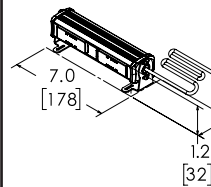

SIRENS & SPEAKERS

PORTABLE SELF-CONTAINED KIT

Temporarily Turn Any Vehicle Into An Emergency Vehicle

Each kit comes in a waterproof travel case and sets up quickly. It can be used on a vehicle in your fleet, temporary vehicle for a special application, or special details such as: government security, events, and surveillance. Includes complete installation instructions that allow you to be ready for a quick transition from street to emergency/warning vehicle.

Model

MODEL	SIREN	LIGHTS	SPEAKER
CLSLK-1	H2Covert	(3) XT302 and (1) XT402	(1) C3500U

Features and Benefits

- 12-24 VDC
- 22 Flash patterns
- (3) XT302RB LED dual head lights with mounting brackets and suction cup mounts for rear and side windows
- (1) XT402RBSS LED dual head with shroud, suction cup mounts
- (1) heavy duty waterproof travel case with a custom designed foam insert and siren amplifier mounted to case lid

H2Covert Siren

XT302

XT304

C3500U