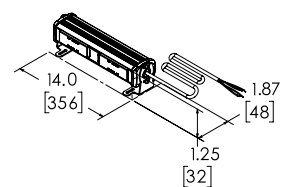

SIRENS & SPEAKERS

PORTABLE SELF-CONTAINED KIT

Temporarily Turn Any Vehicle Into An Emergency Vehicle

Each kit comes in a waterproof travel case and sets up quickly. It can be used on a vehicle in your fleet, temporary vehicle for a special application, or special details such as: government security, events, and surveillance. Includes complete installation instructions that allow you to be ready for a quick transition from street to emergency/warning vehicle.

Model

MODEL	SIREN	LIGHTS	SPEAKER
CLSLK-1	H2Covert	(3) XT302 and (1) XT402	(1) C3500U

Features and Benefits

- 12-24 VDC
- 22 Flash patterns
- (3) XT302RB LED dual head lights with mounting brackets and suction cup mounts for rear and side windows
- (1) XT402RBSS LED dual head with shroud, suction cup mounts
- (1) heavy duty waterproof travel case with a custom designed foam insert and siren amplifier mounted to case lid

H2Covert Siren

XT302

XT304

C3500U