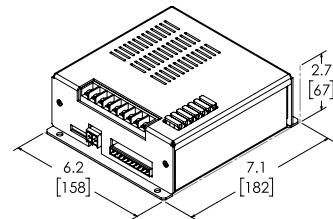

H2Covert Siren