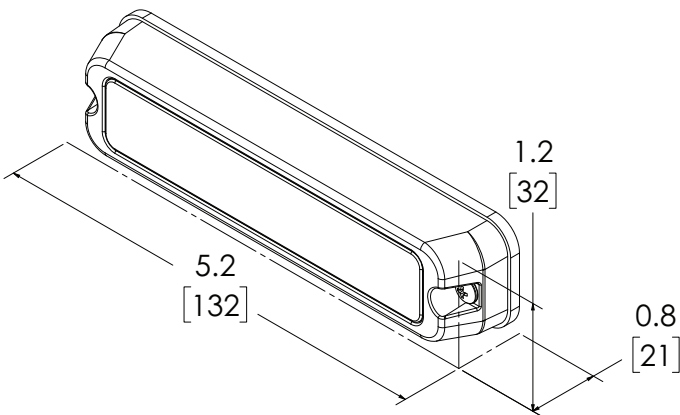

## MR6 SERIES MULTI-MOUNT

The MR6 and MR24 deliver exceptional straight-on and off-angle performance with its total internal reflector (TIR) or linear optics technology. Mount it flush on the vehicle's surface, on the hood, on the hatch or virtually anywhere. It is available in single-, dual- and quad-color LED configurations with five color options. Features include a water-resistant design, phase syncing capability and sync function with Code 3's Chase™ and M180™ exterior lights.

VOLTS   AMPS	12-24V   0.9A (Single & Quad) , 1.25A (Dual)
DIMS	1.2" H x 5.2" L x 0.8" D   32mm H x 132mm L x 20mm D
MOUNTING HOLE SPACING	4.74"   121mm
FLASH PATTERNS	29 Single, 69 Dual, 286 Quad
CERTS	CLASS I (SAE J595), CA T13, CE, R10, ECE REG 65 (A, B, & R only), IP67, IP69K, ROHS
DETAILS	<ul style="list-style-type: none"> <li>• Single-color models have Total Internal Reflector (TIR) optic LEDs</li> <li>• Dual- and quad-color models have linear optic LEDs</li> <li>• 6 LED single-color, 12 LED dual-color, 24 LED quad-color</li> <li>• Sync-capable with XTP, Mega Thin™, Chase™, M180™, MICROPAK, CD5051, HB12PAK and CD9215</li> <li>• Multiple flash patterns with phase 1 and phase 2 syncing capabilities</li> <li>• Black powder coated metal housing</li> <li>• Brackets included for surface mount, edge mount with 30° adjustable pivoting</li> </ul>