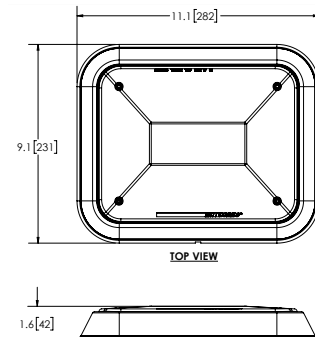

798, 7912, 7922