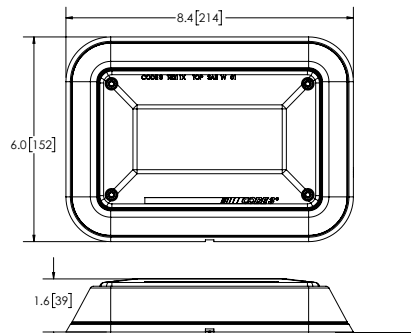

468, 4612 4622