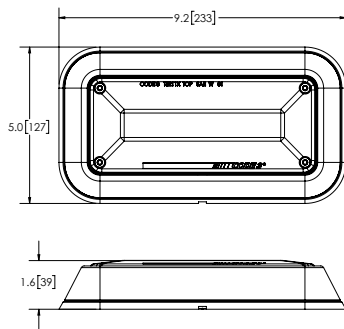

PERIMETER LIGHTING

PRIZM™ II PERIMETER LIGHTS

Directional Warning For Any Fire Or EMS Apparatus

Code 3's Perimeter Lighting offers advanced dual reflector LED technology that provides a brighter signal for superior visibility and safety. The optional multi-color vertically split lightheads provide maximum versatility. The 3" x 7" and 4" x 6" lightheads feature a single row of high output PriZm™ II LEDs. The 9" x 7" lights feature three rows of PriZm™ II lightheads. Features include synchronization between multiple lightheads, easy to install or retrofit, dimming, steady burn, and water resistant seals.

Features and Benefits

- 12 VDC
- Surface mount
- Low Amp Draw
- Dimming
- Synchronization between multiple lighthead assemblies provides a full range of flash capabilities ever required
- Water resistant seals