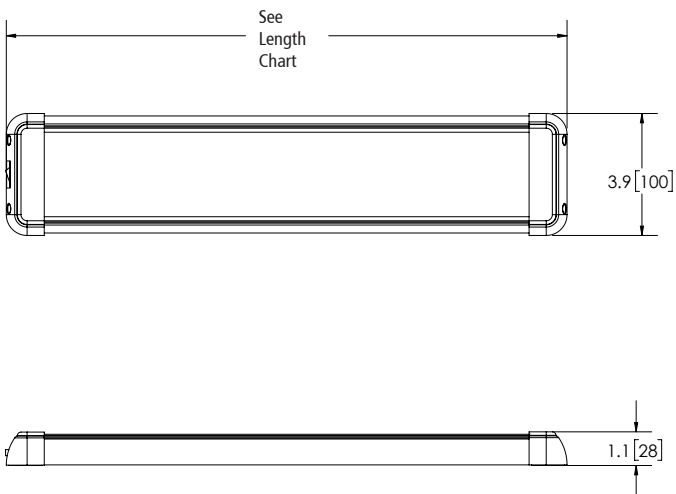

CW0600 SERIES

SURFACE MOUNT

CW0600

The 600 Series compartment light distributes light evenly and provides superior coverage with up to 4,900 lumens of light output. It quickly illuminates large spaces with an integrated switch for easy on/off functionality. Features include easy installation, aluminum housing and acrylic lens.

VOLTS	12-24V
DIMS	3.9" H x 1.1 D 100mm H x 28mm D
CERTS	CE, RoHS
DETAILS	<ul style="list-style-type: none"> ▪ Flood ▪ Switched ▪ High-output interior lights are ideal for illuminating large spaces ▪ Easy installation in a variety of locations with concealed fasteners

MODEL	LENGTH	TYPE	LUMENS (RAW)	AMPS
CW0600	18" 457mm	96 LED	2,000	1.1
CW0602	33" 838mm	192 LED	4,900	2.3