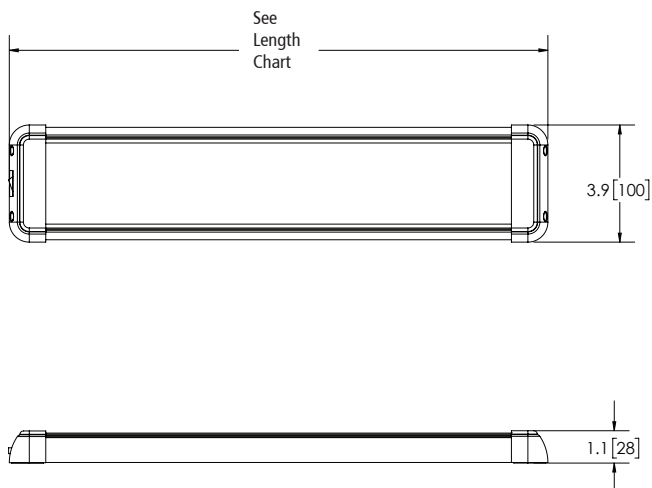

## CW0600 SERIES SURFACE MOUNT

CW0600

The 600 Series compartment light distributes light evenly and provides superior coverage with up to 4,900 lumens of light output. It quickly illuminates large spaces with an integrated switch for easy on/off functionality. Features include easy installation, aluminum housing and acrylic lens.

VOLTS	12-24V
DIMS	3.9" H x 1.1 D   100mm H x 28mm D
CERTS	CE, RoHS
DETAILS	<ul style="list-style-type: none"> <li>▪ Flood beam</li> <li>▪ Switched</li> <li>▪ High-output interior lights are ideal for illuminating large spaces</li> <li>▪ Easy installation in a variety of locations with concealed fasteners</li> </ul>

MODEL	LENGTH	TYPE	LUMENS (RAW)	AMPS
CW0600	18" 457mm	96 LED	2,000	1.1
CW0602	33" 838mm	192 LED	4,900	2.3