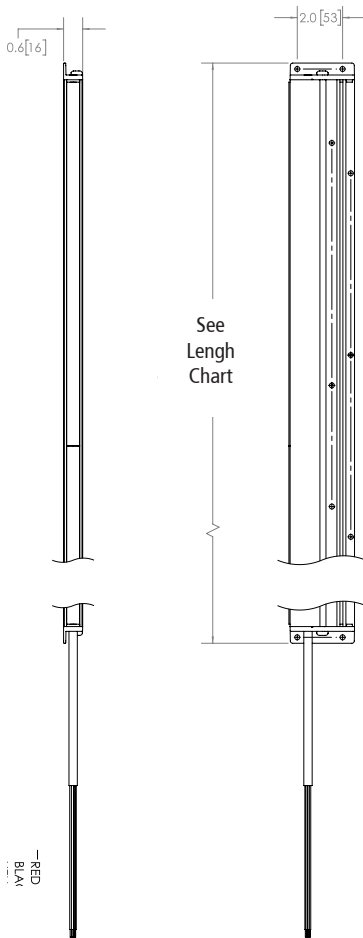

OUTLINER™ SERIES

DUAL-COLOR WARNING FOR RUNNING BOARDS AND OTHER APPLICATIONS

C3RNRDC-60L-RW

The Outliner™ Series distributes a bright output to increase visibility on running boards, push bumpers, tailgates, or any other perimeter location. The dual-color lighthead produces 32 flash patterns, including steady burn, as well as a phase one and two syncing capability. Units include separate wires for dim and steady-burn override. The Outliner features high-grade, powder-coated aluminum housing, sealed weather-resistant lighthead and a jacket-enclosed 55" cable.

VOLTS AMPS	12V
DIMS	0.6" H x 2" D 16mm H x 53mm D
FLASH PATTERNS	32
CERTS	[CLASS II (SAE J595) A, R, W only], [CLASS III (SAE J595) B only] CA T13(R only), IP67, RoHS
DETAILS	<ul style="list-style-type: none"> Each 12" section offers dual-color 32 flash patterns including steady-burn color 1, color 2 Universal surface mount capability Powder coated aluminum frame Polycarbonate durable lens Matrix® compatible
REPLACE	"_" with A = Amber, B = Blue, R = Red, W = White (White is always the secondary color)

MODEL	WIRE EXIT	LENGTH	AMPS	ILLUMINATION COLORS
C3RNRDC-24L-AW	Left	25.3" 642 mm	0.5	AW
C3RNRDC-24L-BW	Left	25.3" 642 mm	0.5	BW
C3RNRDC-24L-RW	Left	25.3" 642 mm	0.5	RW
C3RNRDC-24L-BWRW	Left	25.3" 642 mm	0.5	BWRW
C3RNRDC-36L-AW	Left	37.3" 947 mm	0.7	AW
C3RNRDC-36L-RW	Left	37.3" 947 mm	0.7	RW
C3RNRDC-36L-BWRW	Left	37.3" 947 mm	0.7	BWRW
C3RNRDC-60L-__	Left	61.3" 1557 mm	1.0	AW, BW, RW
C3RNRDC-60R-__	Right	61.3" 1557 mm	1.0	AW, BW, RW
C3RNRDC-60L-BWRW	Left	61.3" 1557 mm	1.1	BWRW
C3RNRDC-60R-BWRW	Right	61.3" 1557 mm	1.1	BWRW
C3RNRDC-72L-__	Left	73.3" 1862 mm	1.2	AW, BW, RW
C3RNRDC-72R-__	Right	73.3" 1862 mm	1.2	AW, BW, RW
C3RNRDC-72L-BWRW	Left	73.3" 1862 mm	1.3	BWRW
C3RNRDC-72R-BWRW	Right	73.3" 1862 mm	1.3	BWRW