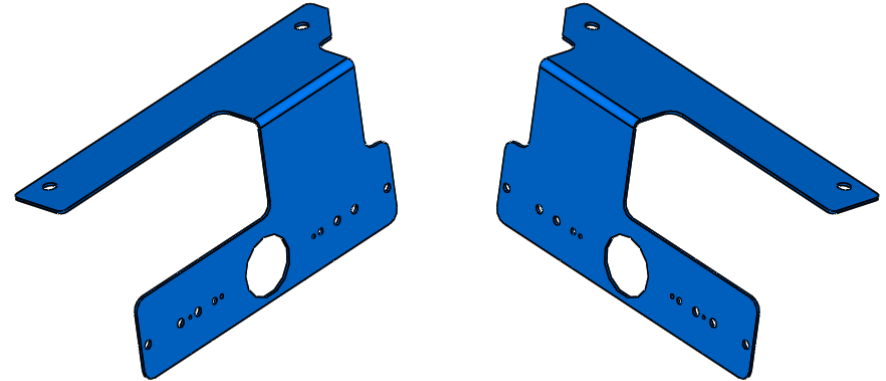

GMBEN07

GRILLE MOUNT LED BRACKET

DRIVER SIDE
&
PASSENGER SIDE
REPRESENTATION