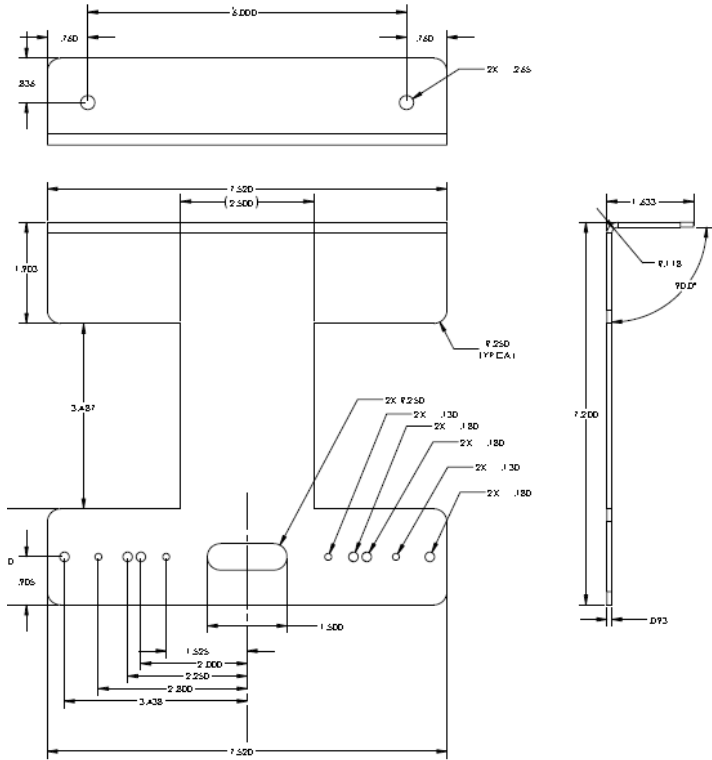

GMBEXI

GRILLE MOUNT LED BRACKET

SUPPORTED LIGHTHEADS

For Illustrative Purpose Only
Not to Scale