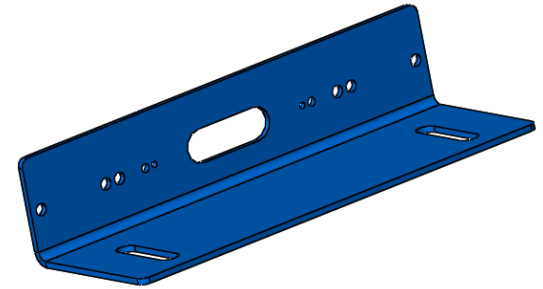

GMBEN06

GRILLE MOUNT LED BRACKET

90° L-BRACKET
ORIENTATION