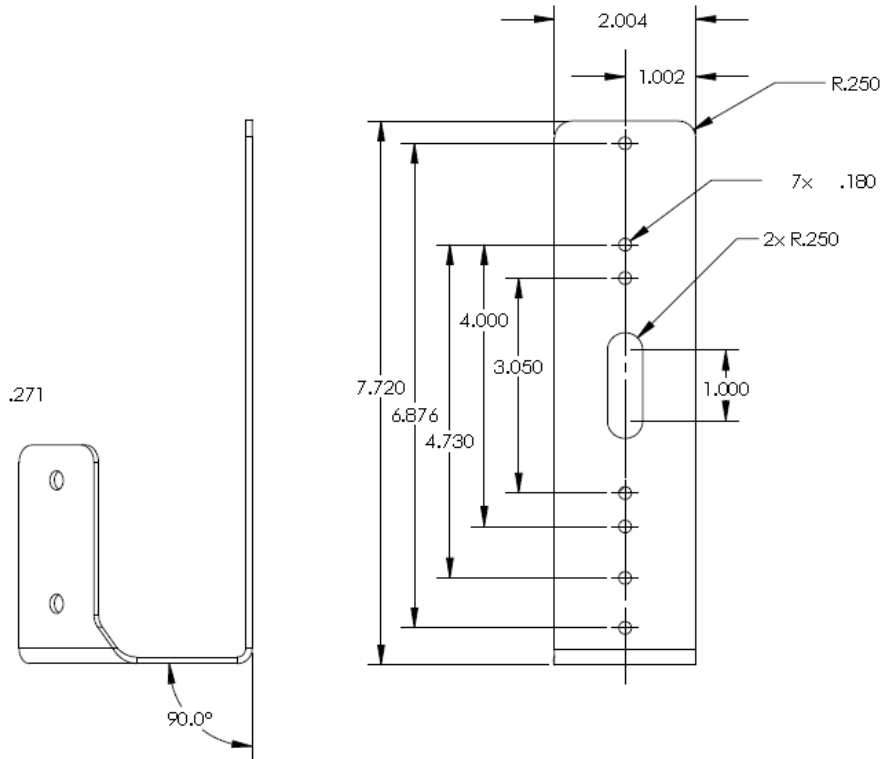

PBV45

45° VERTICAL PUSH BUMPER MOUNT

SUPPORTED LIGHTHEADS

For Illustrative Purpose Only
Not to Scale