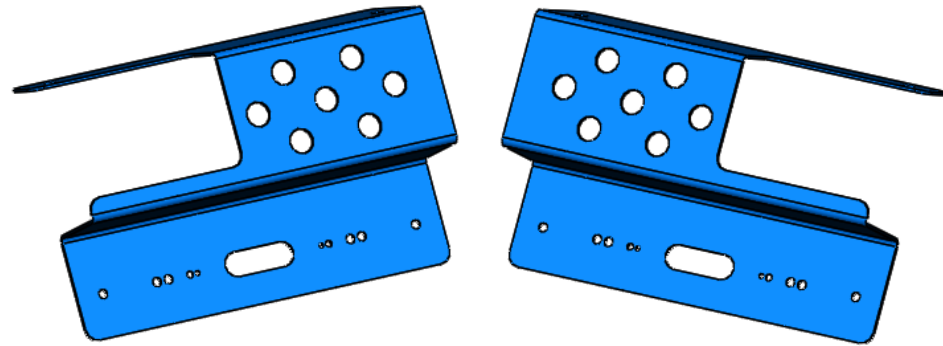

GMBEXP

GRILLE MOUNT LED BRACKET

DRIVER SIDE
&
PASSENGER SIDE
REPRESENTATION