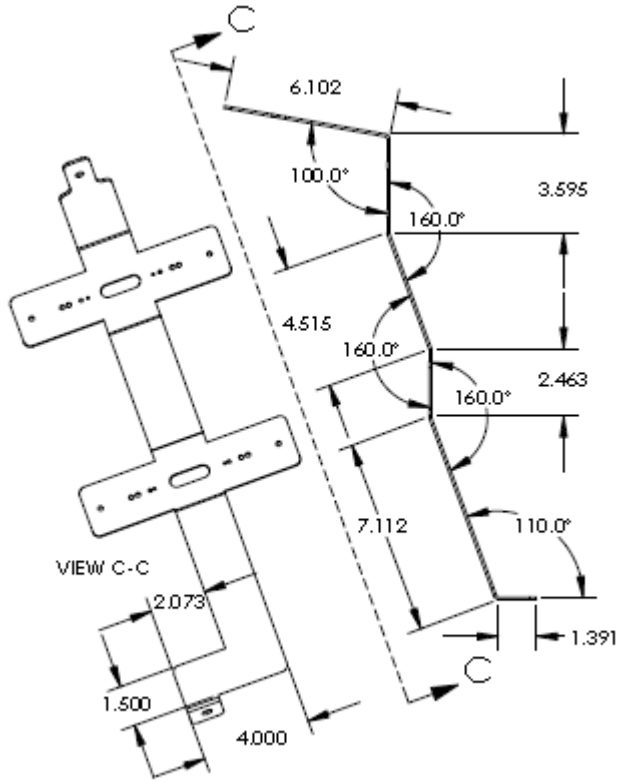

GMBF15008

GRILLE MOUNT LED BRACKET