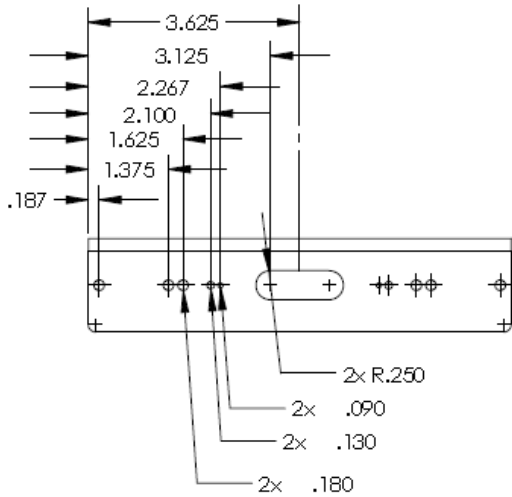

GMBEN06

GRILLE MOUNT LED BRACKET

90° L-BRACKET
ORIENTATION