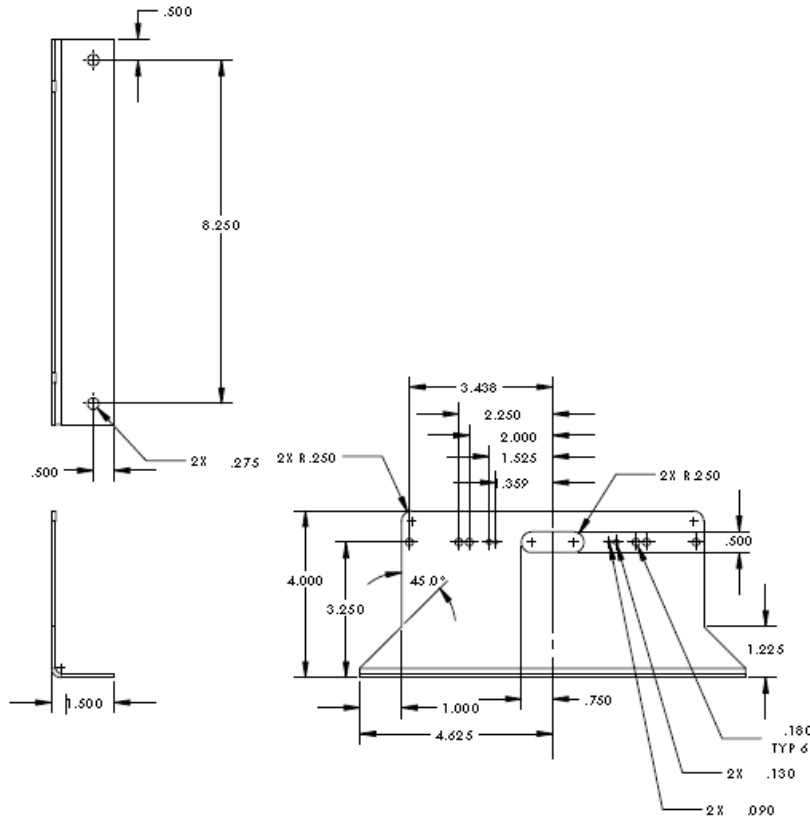

GMBCHR

GRILLE MOUNT LED BRACKET