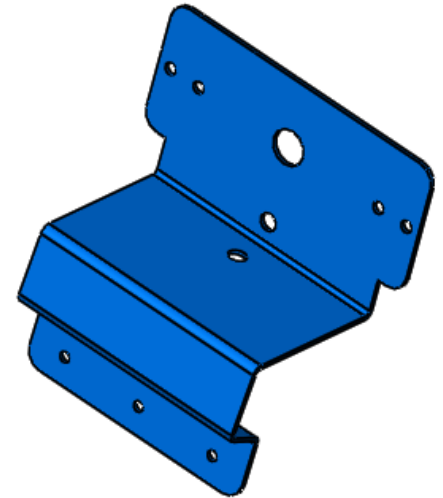

## SIDE WINDOW MOUNT BRACKET