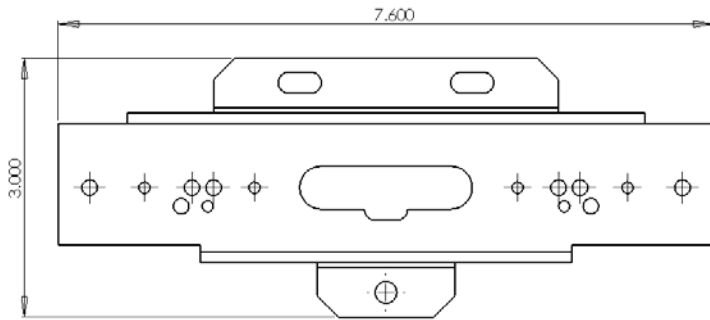

GMBPIU

GRILLE MOUNT LED BRACKET

SUPPORTED LIGHTHEADS

For Illustrative Purpose Only
Not to Scale