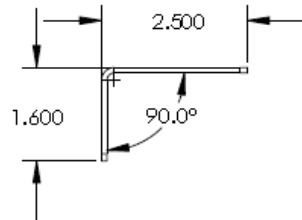

GMBEN06

GRILLE MOUNT LED BRACKET

90° L-BRACKET
ORIENTATION