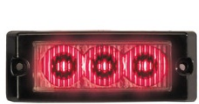

SUPPORTED LIGHTHEADS

XT3