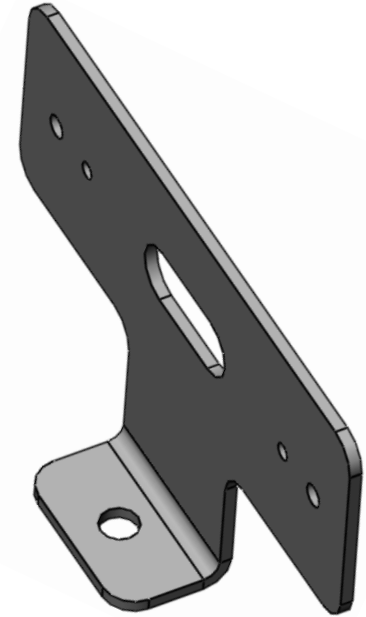

GMBPI

GRILLE MOUNT LED BRACKET

SUPPORTED LIGHTHEADS

For Illustrative Purpose Only
Not to Scale