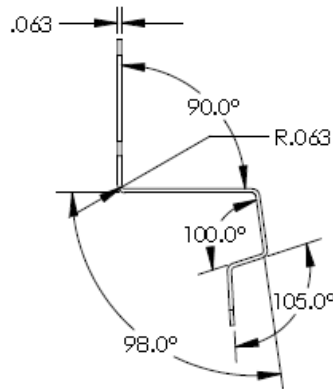

## SIDE WINDOW MOUNT BRACKET