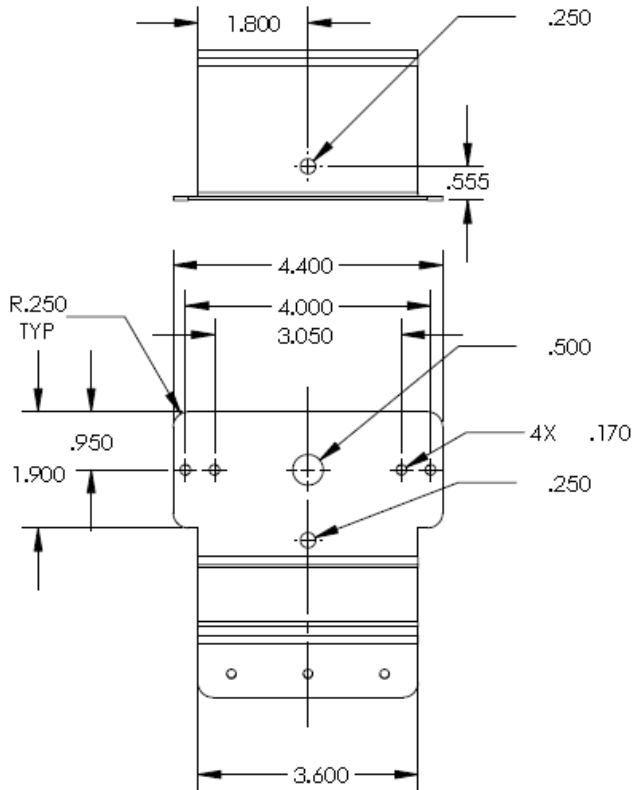

## SIDE WINDOW MOUNT BRACKET