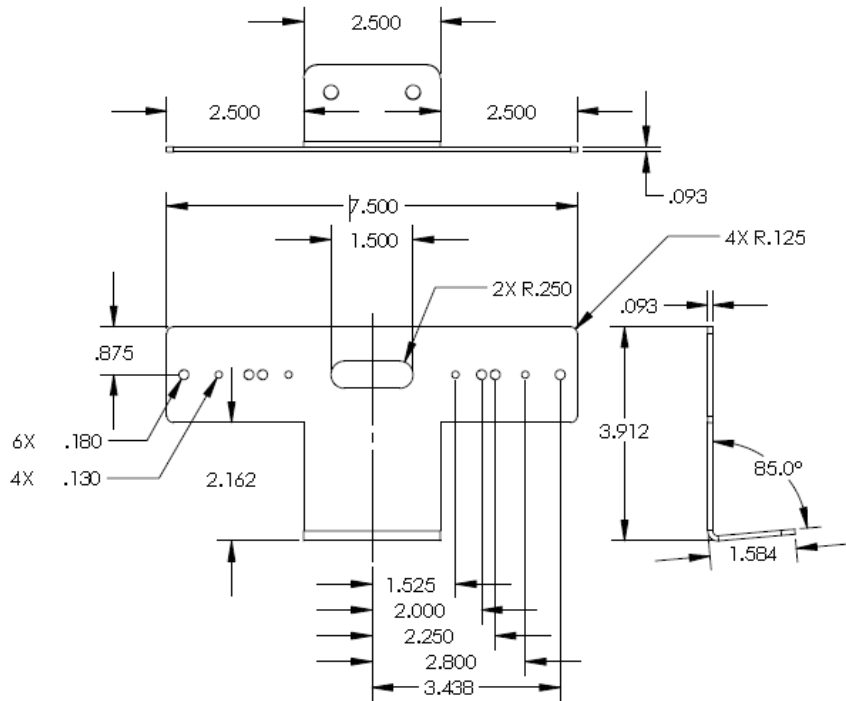

GMBCH11

GRILLE MOUNT LED BRACKET

SUPPORTED LIGHTHEADS

For Illustrative Purpose Only
Not to Scale