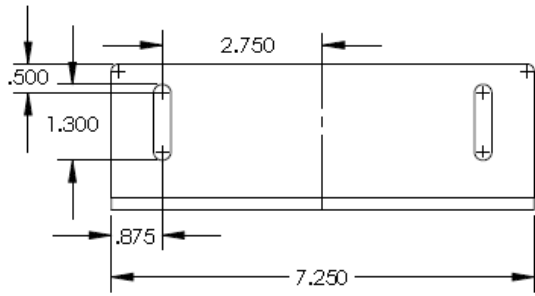

GMBEN06

GRILLE MOUNT LED BRACKET

90° L-BRACKET
ORIENTATION