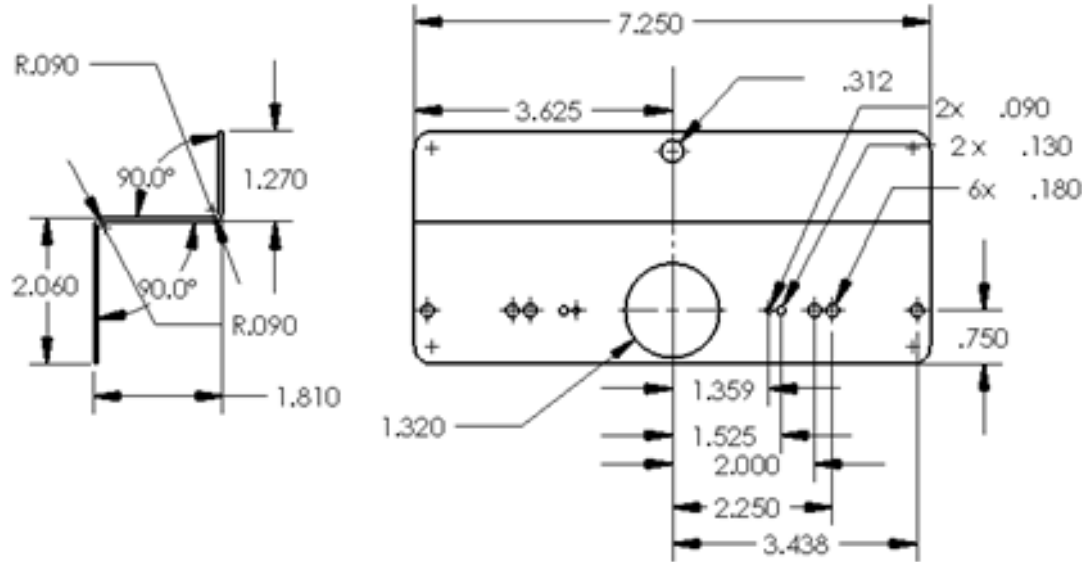

GMBCV

GRILLE MOUNT LED BRACKET