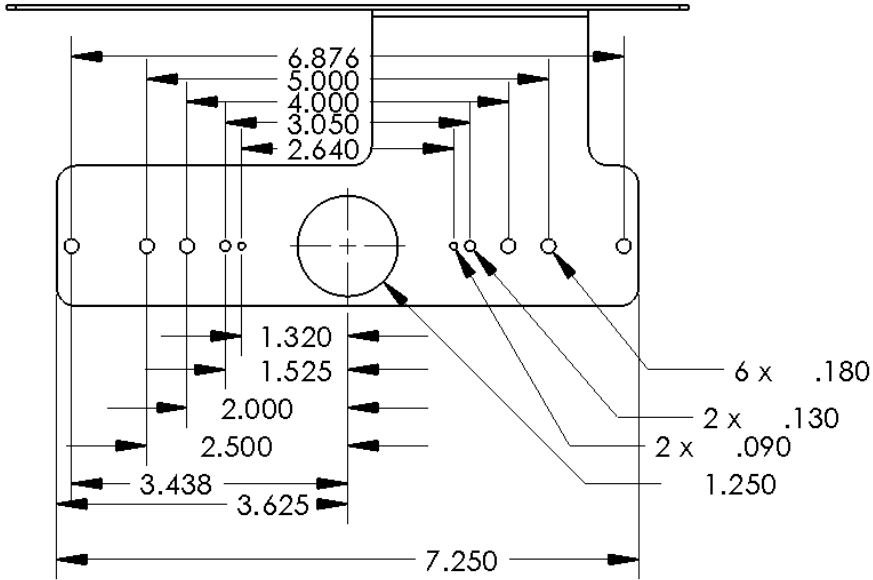

GMBEN07

GRILLE MOUNT LED BRACKET

DRIVER SIDE
&
PASSENGER SIDE
REPRESENTATION