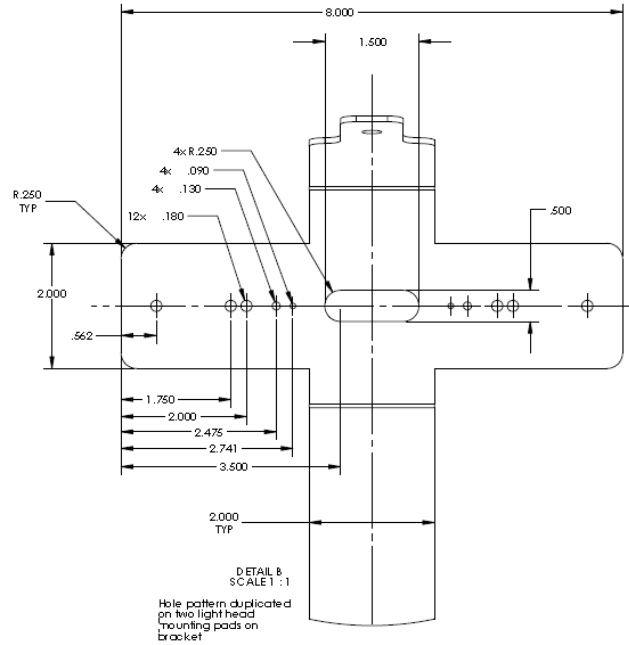

GMBF15008

GRILLE MOUNT LED BRACKET