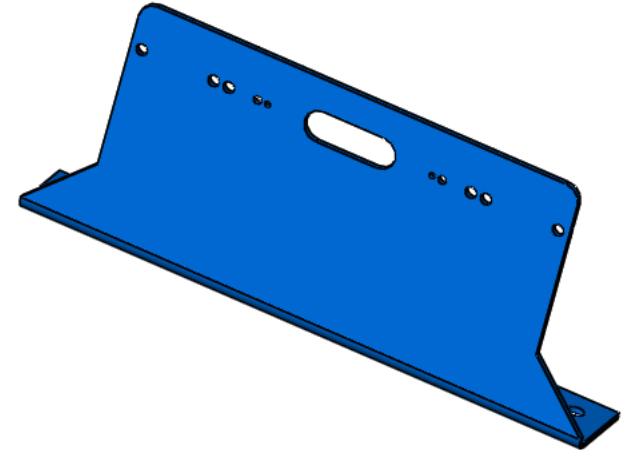

GMBCHR

GRILLE MOUNT LED BRACKET