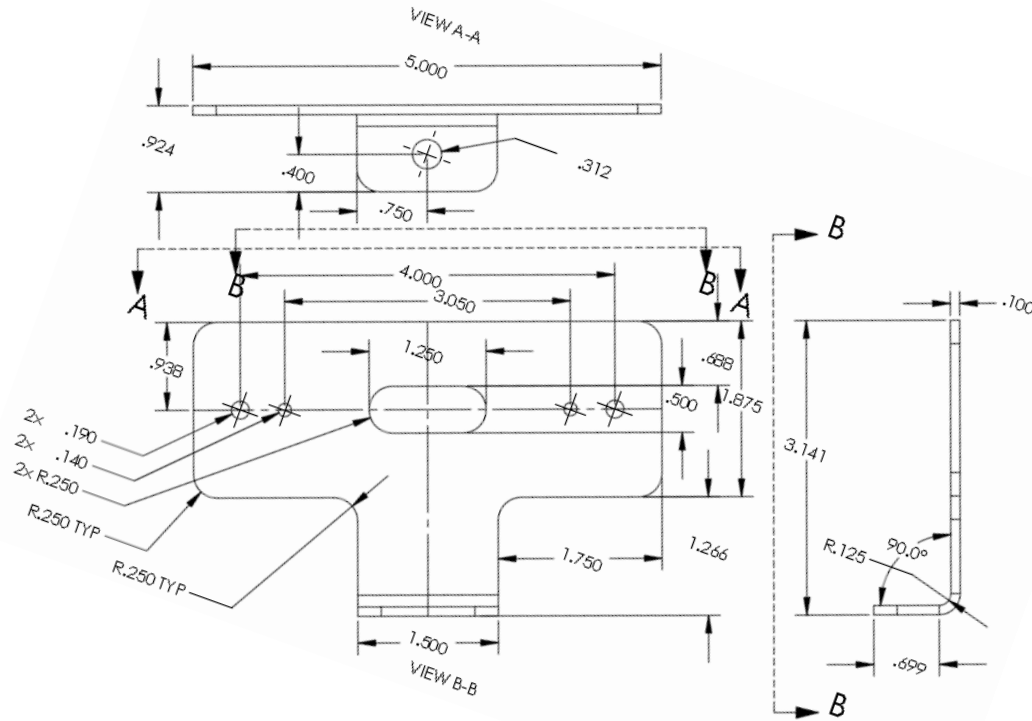

GMBPI

GRILLE MOUNT LED BRACKET

SUPPORTED LIGHTHEADS

For Illustrative Purpose Only
Not to Scale