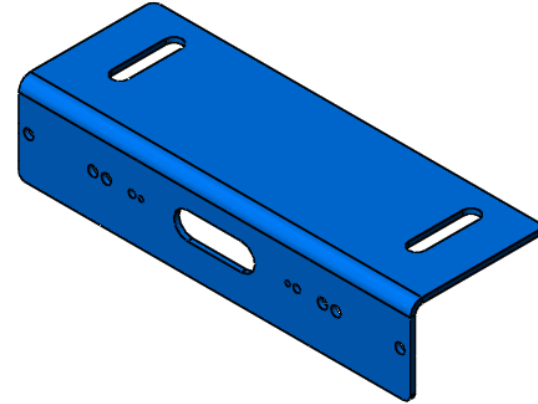

GMBEN06

GRILLE MOUNT LED BRACKET

90° L-BRACKET
ORIENTATION