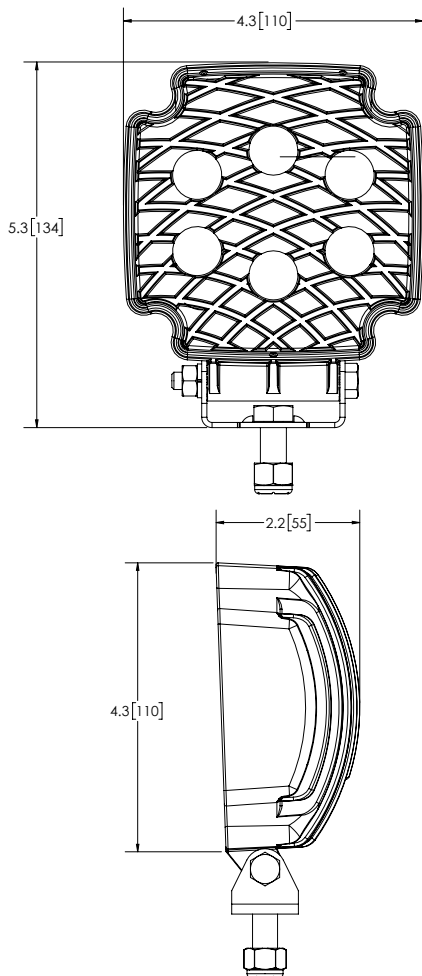

CW2101 UNIVERSAL WORKLIGHT

The CW2101 LED worklight features six LEDs housed in a waterproof encasement and an articulating, aluminum heatsink head. It reliably delivers a flood beam with 1,650 lumens of intense white light. Its compact design and one-bolt bracket assembly allow limitless mounting possibilities.

VOLTS AMPS	12-24V 1.9A
DIMS	4.9" H x 4.3" L x 2.2" D 124mm H x 110mm L x 55mm D
CERTS	CE, R10, IP67, RCM

DETAILS	<ul style="list-style-type: none"> ▪ Combination optics ▪ Six 3-watt LEDs ▪ Stylish aluminum heatsink housing ▪ Polycarbonate lens ▪ Zinc plated steel mounting bracket
---------	--

MODEL	TYPE	LUMENS (RAW)
CW2101	Flood	1,650