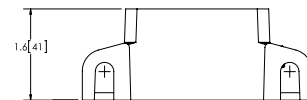

CA248, CA278, CA1020