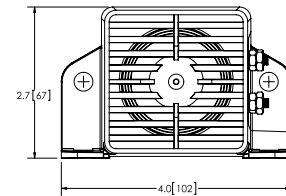

CA248, CA278, CA1020