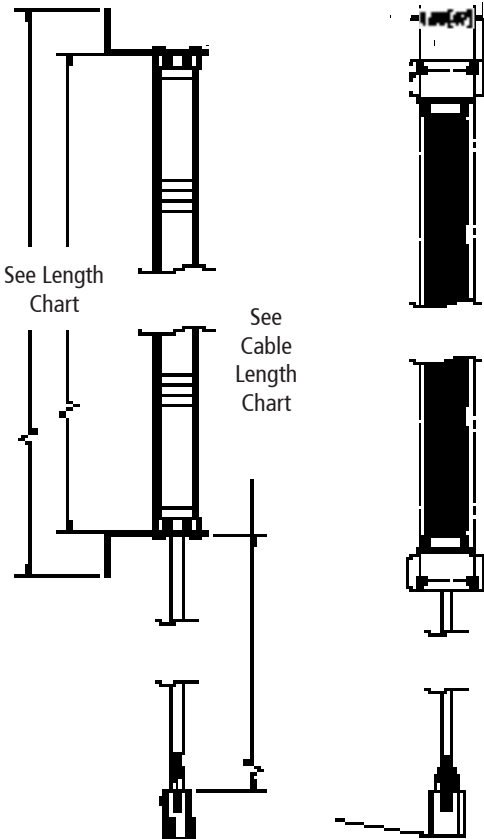

## MEGA THIN™ STIK SERIES

LOW-PROFILE, VERSATILE COMBINATION LIGHT

Youtube.com/Code3Inc

MTS6265-RB

The Mega Thin™ Stik is the thinnest warning light of its kind in the industry, standing at only 1.6-in. high. The waterproof, compact design allows for virtually limitless mounting possibilities such as the upper and rear decks or behind the unit's grille. Curved end optics deliver superior off-angle performance. Choose from three lengths and configure the single- or dual-color lighthoods to meet the fleet's needs. Beyond its standard warning capability, use the Mega Thin™ Stik as an ArrowStik® traffic advisor, extra reverse lighting or as a powerful, steady-burn SC

VOLTS   AMPS	12-24V   2.5A (418) 3.5A (626) 5.0A (835)
DIMS	1.6" H x 1.6" D   41mm H x 41mm D
CERTS	CLASS I (J595), CA T13, R10, IP67
DETAILS	<ul style="list-style-type: none"> <li>Combination emergency, warning, and ArrowStik® light</li> <li>Removable flange assembly for easy pipe-mount configuration</li> <li>Extra reverse or scene lighting</li> <li>Curved end optics for better off-angle performance</li> <li>Low-profile aluminum housing and a heat resistant polycarbonate lens</li> </ul>
REPLACE	"_" with A = Amber, B = Blue, R = Red, W = White