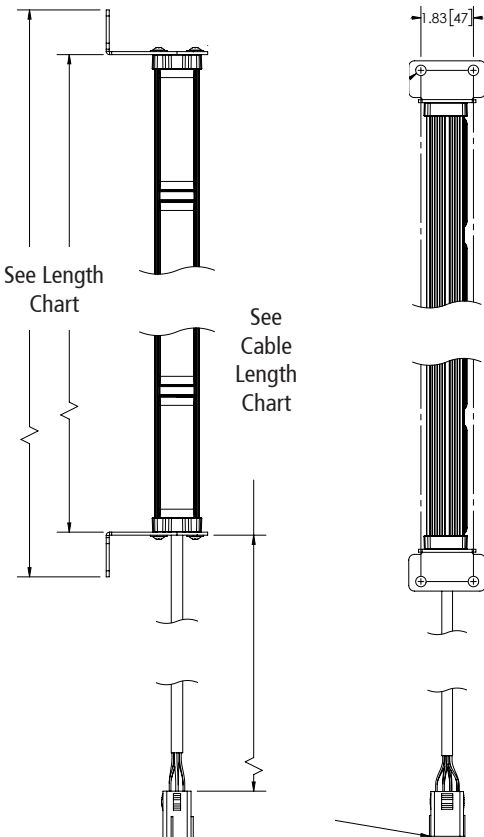

## MEGA THIN™ STIK SERIES

LOW-PROFILE, VERSATILE COMBINATION LIGHT

Youtube.com/Code3Inc

MTS6265-RB

The Mega Thin™ Stik is the thinnest warning light of its kind in the industry, standing at only 1.6-in. high. The waterproof, compact design allows for virtually limitless mounting possibilities such as the upper and rear decks or behind the unit's grille. Curved end optics deliver superior off-angle performance. Choose from three lengths and configure the single- or dual-color lighthoods to meet the fleet's needs. Beyond its standard warning capability, use the Mega Thin™ Stik as an ArrowStik® traffic advisor, extra reverse lighting or as a powerful, steady-burn scene light.

VOLTS   AMPS	12-24V   2.5A (418) 3.5A (626) 5.0A (835)
DIMS	1.6" H x 1.6" D   41mm H x 41mm D
CERTS	CLASS I (J595), CA T13, R10, IP67
DETAILS	<ul style="list-style-type: none"> <li>Combination emergency, warning, and ArrowStik® light</li> <li>Removable flange assembly for easy pipe-mount configuration</li> <li>Extra reverse or scene lighting</li> <li>Curved end optics for better off-angle performance</li> <li>Low-profile aluminum housing and a heat resistant polycarbonate lens</li> </ul>
REPLACE	"_" with A = Amber, B = Blue, R = Red, W = White