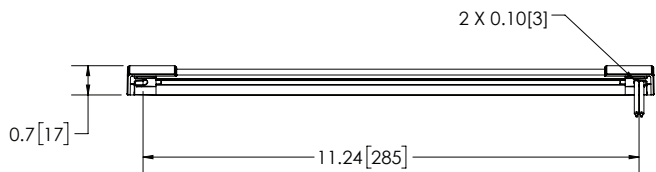

## CW0800 SERIES 90° CORNER MOUNT

CW0800

The CW0800 series thin corner LED interior or exterior lights are ideal for a wide variety of applications, particularly where a high-output light is required and space is limited. These 12-24V lights feature an aluminum frame to withstand harsh environments as well as waterproof and vibration resistant design.

See  
Length  
Chart

VOLTS	12-24V
DIMS	0.69" H x 0.69 D   17mm H x 17mm D
CERTS	R10, IP67, RoHS
DETAILS	<ul style="list-style-type: none"> <li>▪ Flood</li> <li>▪ Attractive gray end caps (included) to protect mounting hardware</li> <li>▪ Extruded aluminum frame to withstand harsh environments</li> <li>▪ Waterproof for interior or exterior use</li> <li>▪ Low profile and vibration resistant</li> </ul>

MODEL	LENGTH	TYPE	LUMENS (RAW)	AMPS
CW0800	11.6" 296mm	12 LED	200	0.2
CW0801	21.5" 546mm	24 LED	400	0.4
CW0802	31.5" 800mm	36 LED	600	0.6
CW0803	41.4" 1052mm	48 LED	770	0.8
CW0804	51.3" 1301mm	60 LED	960	1.0
CW0805	61.2" 1554mm	72 LED	1,200	1.1

Side view - 90° Corner mount