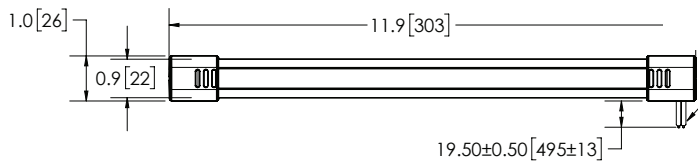

## CW0800 SERIES 90° CORNER MOUNT

CW0800

The CW0800 series thin corner LED interior or exterior lights are ideal for a wide variety of applications, particularly where a high-output light is required and space is limited. These 12-24V lights feature an aluminum frame to withstand harsh environments as well as waterproof and vibration resistant design.

See  
Length  
Chart

VOLTS	12-24V
DIMS	0.69" H x 0.69 D   17mm H x 17mm D
CERTS	R10, IP67, RoHS
DETAILS	<ul style="list-style-type: none"> <li>▪ Flood</li> <li>▪ Attractive gray end caps (included) to protect mounting hardware</li> <li>▪ Extruded aluminum frame to withstand harsh environments</li> <li>▪ Waterproof for interior or exterior use</li> <li>▪ Low profile and vibration resistant</li> </ul>

MODEL	LENGTH	TYPE	LUMENS (RAW)	AMPS
CW0800	11.6" 296mm	12 LED	200	0.2
CW0801	21.5" 546mm	24 LED	400	0.4
CW0802	31.5" 800mm	36 LED	600	0.6
CW0803	41.4" 1052mm	48 LED	770	0.8
CW0804	51.3" 1301mm	60 LED	960	1.0
CW0805	61.2" 1554mm	72 LED	1,200	1.1

Side view - 90° Corner mount