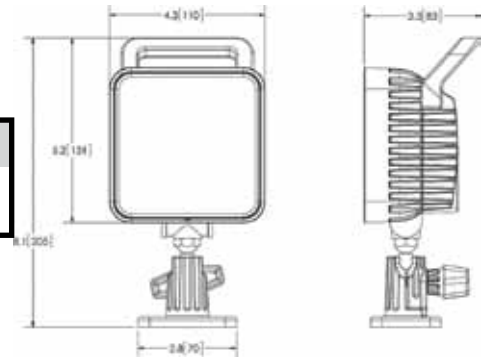

Specifications

- 4.3" W x 3.3" D, 2" W x 8.1" H with handle
- 110mm W x 83mm D x 205mm H
- Lumens 1400 Raw (CW2450), Lumens 1200 Effective (CW2450)
- Lumens 1350 Raw (CW2451), Lumens 1100 Effective (CW2451)
- 12-24 VDC
- IP67 Rated, R10 Certified
- 3-Year Warranty

PART NO.	VOLTAGE	AMPS	RAW LUMENS	EFFECTIVE LUMENS	TYPE	MOUNT
CW2451	12-24	2.2	1350	1100	Flood	Permanent
CW2450	12-24	2.2	1400	1200	Spot	Permanent

Rotation axis