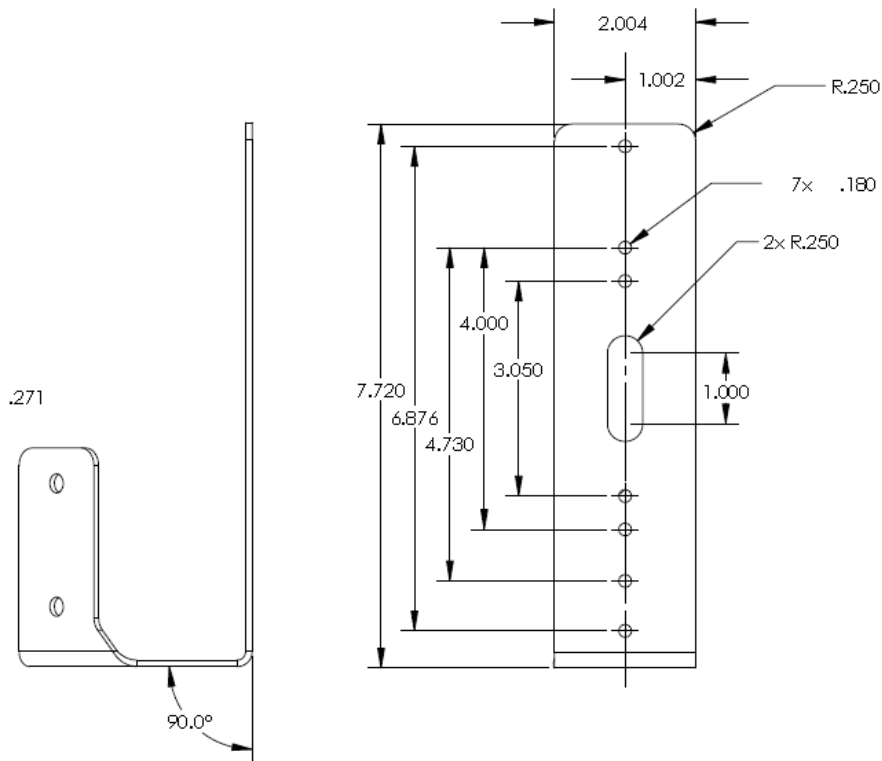

PBV45

45° VERTICAL PUSH BUMPER MOUNT

SUPPORTED LIGHTHEADS

For Illustrative Purpose Only
Not to Scale