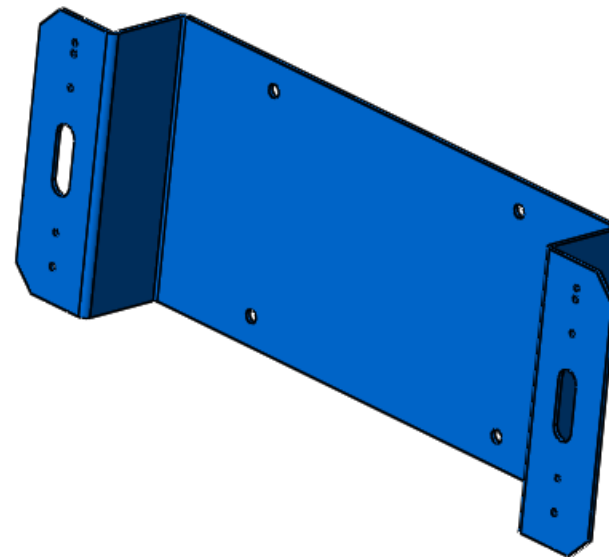

LXEXLPBKT-CH11

LICENSE PLATE MOUNTING BRACKET

NEW