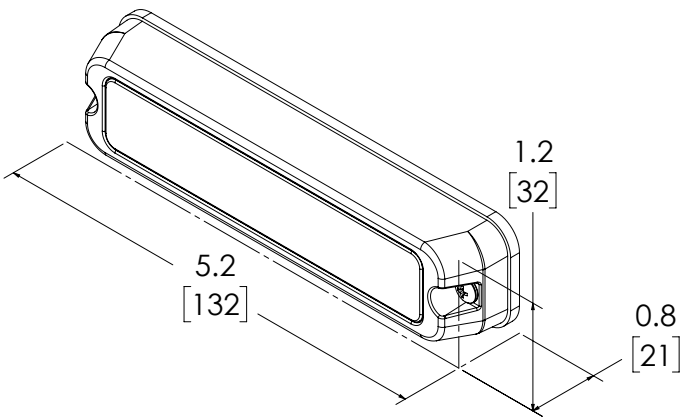

MR6 SERIES MULTI-MOUNT

The MR6 and MR24 deliver exceptional straight-on and off-angle performance with Total Internal Reflector (TIR) or linear optics technology. These versatile LEDs offer the flexibility of four mounting options – surface mount, tilt bracket, self-adhesive mount, and edge mount – to mount virtually anywhere on police, fire and other emergency vehicles. They're available in single-, dual- and quad-color LED configurations with up to five color options. Features include a water-resistant design, phase syncing and sync function with other Code 3 warning lights.

VOLTS AMPS	12-24V 0.9A (single-color, quad-color), 1.25A (dual-color)	
DIMS	1.2" H x 5.2" L x 0.8" D 32mm H x 132mm L x 20mm D	
MOUNTING HOLE SPACING	4.74" 121mm	
FLASH PATTERNS	29 (single-color), 69 (dual-color), 286 (quad-color)	
CERTS	[CLASS I (SAE J595) excludes G], CA T13 (A, B, R only), CE, UKCA, R10, R65 (A, B, & R only), IP67, IP69K, ROHS	
DETAILS	<ul style="list-style-type: none"> • Single-color models have Total Internal Reflector (TIR) optic LEDs • All models have linear optic LEDs • Clear lens with 6 single-color, 12 dual-color, and 24 quad-color LEDs • Sync-capable with XTP, Mega Thin™, Chase™, M180™, MICROPAC, CD5051, HB12PAK and CD9215 • Multiple flash patterns with phase 1 and phase 2 syncing capabilities • Black powder coated metal housing • Brackets included for surface mount, edge mount with 30° adjustable pivoting 	
REPLACE	"_" with A = Amber, B = Blue, G = Green, R = Red, W = White	
MODEL	TYPE	ILLUMINATION COLORS
MR6-__	Single	A, B, G, R, W
MR6MC-__	Dual	AG, AW, BA, BW, RA, RB, RW
MR24Q-RBAW	Quad	RBAW