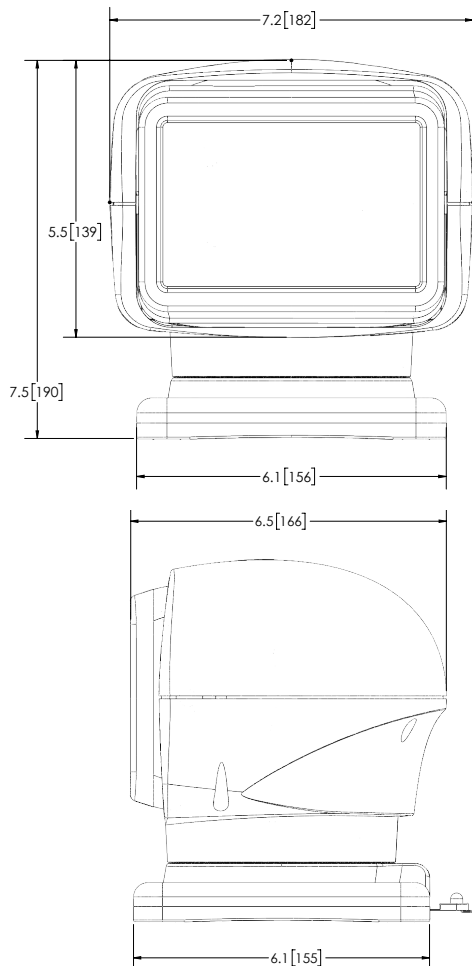

## FOCUS360™ 3010 SERIES REMOTE SPOTLIGHT

Youtube.com/Code3Inc

The Focus360™ 3010 Series are multifunctional, motorized spotlights with remote control functionality. With advanced reflective optics, the spotlight casts an intense beam of light over 4,450 ft. It rotates a full 360° and can tilt 135° and features a "return to home" setting when powered off. The components are protected by a polycarbonate lens and tough ASA resin housings, which are available in black or white.

VOLTS   AMPS	12-24V   2.7A
DIMS	6.3" H x 7.6" L x 7.6" D   160mm H x 193mm L x 193mm D
CERTS	CE, R10, IP68 (lighthouse only), RoHS

DETAILS	<ul style="list-style-type: none"> <li>• 360° continuous rotation - 135° tilt range</li> <li>• Beam distance - 4,452ft - 1,357m</li> <li>• Permanent or magnet mount available</li> <li>• "Return to Home" setting will automatically return light to original position when powered off</li> <li>• Aluminum heatsink lighthouse</li> <li>• Polycarbonate housing</li> <li>• Wired and wireless options</li> </ul>
---------	--