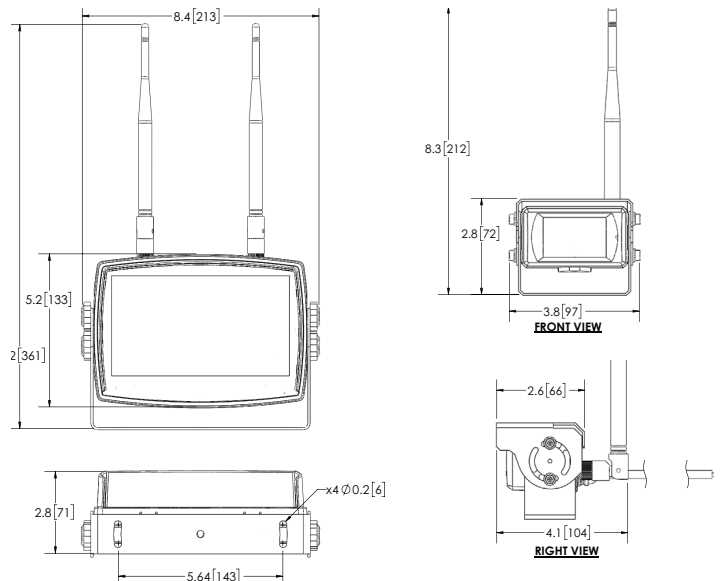

CC2027-WC2

APPROVALS	FCC, CE, R10, RoHS, IP69K
COLOR	Yes
POWER CONSUMPTION	1.7 watts
MICROPHONE	Yes
DAY/NIGHT LIGHT SENSOR	Yes
DIMENSIONS	3.8" x 2.8" x 2.6"
WEIGHT	1.0 lbs
TEMPERATURE (F°)	-4 to +158
LENS ANGLE	120°
LENS SIZE	1/3"
INFRARED LEDS	12
MECHANICAL VIBRATION	10G
OPERATION FREQUENCY	2400-2483.5 MHz

VOLTS	12V
CERTS	FCC, CE, R10, RCM, [IP69K, UN 38.3 (camera only)], RoHS

DETAILS	- Multi-view screen - SD card-enabled recording - Auto pairing - Eliminates critical blind spots - Excellent picture quality in low-light conditions - Remote control - Password protected 2.4GHz frequency - Quad camera recording - Easily adjust the volume, contrast, brightness, day/night setting, and mirror imaging control, buttons built-in <i>Note: device must be fully charged at least one time per month to maintain battery health</i>

MODEL	MONITOR	CAMERA	MAX CAMERAS
CC7008-WK2	CC7008-WM2	CC2027-WC2	4