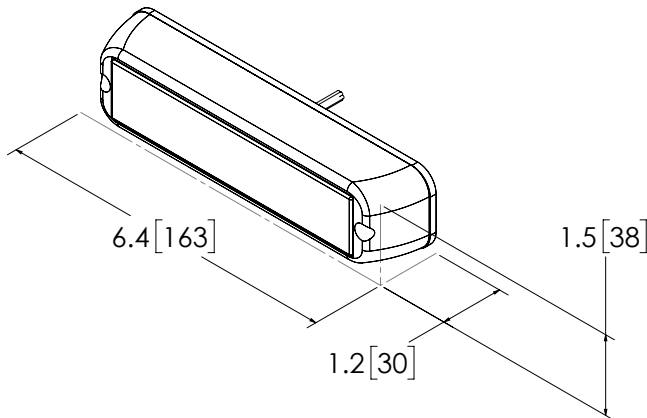

CHASE™ SERIES SURFACE MOUNT

CD3766RB

Chase™ is an exterior LED warning light that can be programmed to flash colors individually or alternately. It is available in dual-color LED configurations with seven color options. Features include aluminum housing, polycarbonate lens and encapsulated electronics that resist moisture and corrosion.

VOLTS AMPS	12-24V 0.8A
DIMS	1.5" H x 6.4" L x 1.2" D 38mm H x 163mm L x 30mm D
MOUNTING HOLE SPACING	5.54" 141mm
FLASH PATTERNS	69 Dua
CERTS	CLASS I (SAE J595), CA T13, R65, R10, RoHS
DETAILS	<ul style="list-style-type: none"> • Single- or split-color models have Total Internal Reflector (TIR) optic LEDs • Dual-color 12 high intensity LEDs (6 LEDs of each color) • Aluminum housing, polycarbonate lens and encapsulated electronics • Sync-capable with XTP, Mega Thin™, MR6, M180™, MICROPAC, CD5051, HB12PAK and CD9215
REPLACE	"_" with A = Amber, B = Blue, G = Green, R = Red, W = White