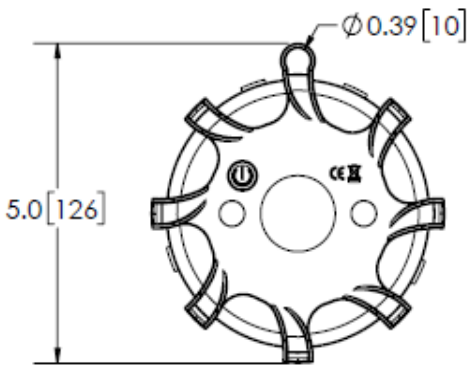

CT0010 ROADSIDE RECHARGEABLE FLASHER KIT

Youtube.com/Code3Inc

The heavy-duty, roadside kit provides highly visible warning on scene and it includes a convenient charging case. Four waterproof pucks feature ruggedized housing, choice of flash patterns and a steady-burn white light. They are ideal for emergency scenes and roadside assistance vehicles. The perimeter flashing lights will last up to 12 hours when fully charged. AC/DC and cigarette adapters are included.

VOLTS AMPS	5V 1.4A
DIMS	1.5" H x 5" Diameter 39mm H x 126mm Diameter
FLASH PATTERNS	9
CERTS	UN/DOT 38.3, DOT fmca, IP67, RoHS

DETAILS	<ul style="list-style-type: none"> • Durable charging case with AC & DC supplied chargers, includes four pucks • Powerful magnet attaches to metal surfaces (not recommended for use while driving) • Waterproof • 360° illumination with top center illumination • Charging time: six hours from fully drained • White light run time: 9 hours (when fully charged), perimeter flashes up to 12 hours (when fully charged) • Temperature Range: -22°F to +122°F (-30°C to +50°C) <p>Note: device must be fully charged at least one time per month to maintain battery health</p>
---------	--

TOP VIEW

FRONT VIEW

CR0038
Replacement Puck
CT0010

MODEL	MOUNT	TYPE	LENS	ILLUMINATION COLORS
CT0010	Magnet	Single	C	A