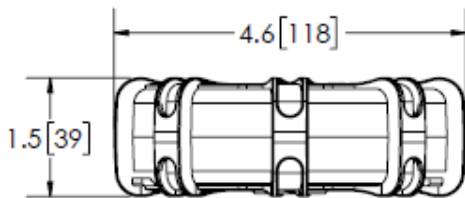

TOP VIEW

FRONT VIEW

MODEL	MOUNT	TYPE	LENS	ILLUMINATION COLORS
CT0010	Magnet	Single	C	A