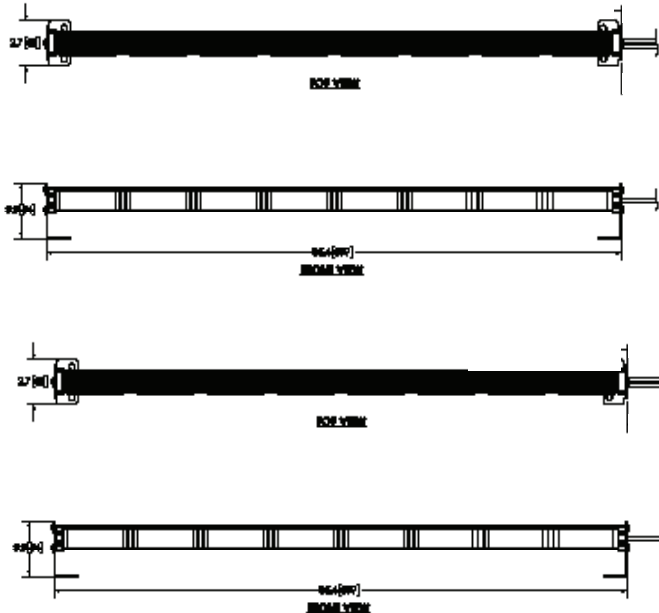

MEGA THIN™ STIK SERIES - MATRIX® ENABLED

LOW-PROFILE, VERSATILE COMBINATION LIGHT

MTS26RBW-CM

The Mega Thin™ Stik delivers ultra-thin performance at just 1.6 inches high. Its waterproof, compact design mounts easily on upper and rear decks, behind the grille or on push bumpers. It offers 6 or 8 LED lightheads available in tri-color and customizable flash patterns through the Matrix® software. The plug-and-play setup works seamlessly with our Matrix siren or SIB. Curved optics improve off-angle visibility and it functions as a warning light, ArrowStik® traffic advisor, reverse light or steady-burn scene light. Vehicle brackets sell separately.

VOLTS AMPS	12-24V 6.0A
DIMS	1.6" H x 1.6" D 41mm H x 41mm D
CERTS	CLASS I (J595), CA T13, R10, IP67
DETAILS	<ul style="list-style-type: none"> Combination emergency, warning, and ArrowStik® light Tri-color options support more features CAT5 cable allows plug-and-play with a Matrix siren or SIB Vehicle brackets sold separately

MODEL	LENGTH	LIGHTHEADS	ILLUMINATION COLORS
MTS26RBA-CM	26.7" 670mm	6	RBA
MTS26RBW-CM	26.7" 670mm	6	RBW
MTS35RBA-CM	35.4" 891mm	8	RBA
MTS35RBW-CM	35.4" 891mm	8	RBW

BRACKET
MTSMTG-004 2021+ F-Series (Rear Window)