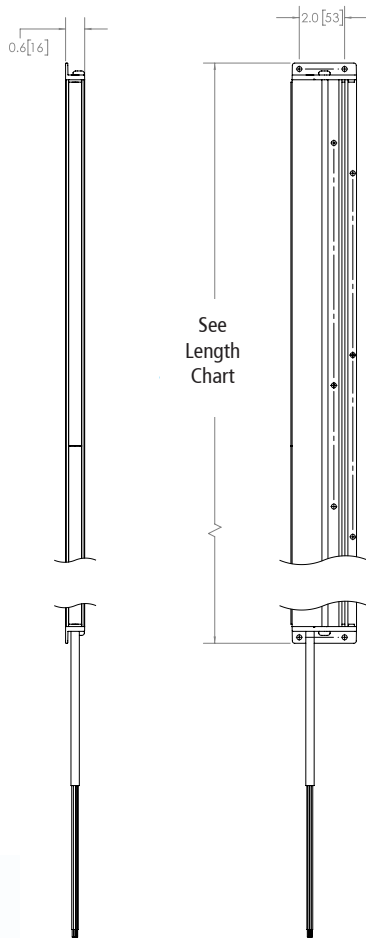

## OUTLINER™ - MATRIX® ENABLED

TRI-COLOR WARNING FOR RUNNING BOARDS

The Outliner™ Matrix® distributes a bright output to increase visibility on running boards for side and intersection warning. The tri-color LED lighthead can be customized with the Matrix software to produce an unlimited number of flash patterns that can be synchronized across vehicles. Units include a simple to install CAT5 cable and power/ground cable. The Outliner features high-grade, powder-coated aluminum housing and sealed weather-resistant lighthead. Choose between 60" or 72" lengths.

VOLTS   AMPS	12V   1.5A (OL60), 1.8A (OL72)
DIMS	0.6" H x 2" D   16mm H x 53mm D
FLASH PATTERNS	Unlimited
CERTS	[CLASS II (SAE J595) A, R, W only], [CLASS III (SAE J595) B only], CA T13 (R only), IP67, RoHS

DETAILS	<ul style="list-style-type: none"> <li>• Customize any flash pattern using the Matrix software</li> <li>• Synchronize flash patterns across the vehicle</li> <li>• CAT5 cable allows plug-and-play with any Matrix siren or SIB</li> <li>• 60" and 72" lengths available</li> <li>• Each 12" section offers tri-color</li> <li>• Universal surface mount capability</li> <li>• Powder coated aluminum frame</li> <li>• Polycarbonate durable lens</li> <li>• Vehicle brackets sold separately</li> </ul>
---------	--

MODEL	WIRE EXIT	LENGTH	AMPS	ILLUMINATION COLORS
OL60L-BAW-CM	Left	61.3"   1557 mm	1.5	BAW
OL60L-RAW-CM	Left	61.3"   1557 mm	1.5	RAW
OL60L-RBA-CM	Left	61.3"   1557 mm	1.5	RBA
OL60L-RBW-CM	Left	61.3"   1557 mm	1.5	RBW
OL60R-BAW-CM	Right	61.3"   1557 mm	1.5	BAW
OL60R-RAW-CM	Right	61.3"   1557 mm	1.5	RAW
OL60R-RBA-CM	Right	61.3"   1557 mm	1.5	RBA
OL60R-RBW-CM	Right	61.3"   1557 mm	1.5	RBW
OL72L-BAW-CM	Left	73.3"   1862 mm	1.8	BAW
OL72L-RBW-CM	Left	73.3"   1862 mm	1.8	RBW
OL72R-BAW-CM	Right	73.3"   1862 mm	1.8	BAW
OL72R-RBW-CM	Right	73.3"   1862 mm	1.8	RBW