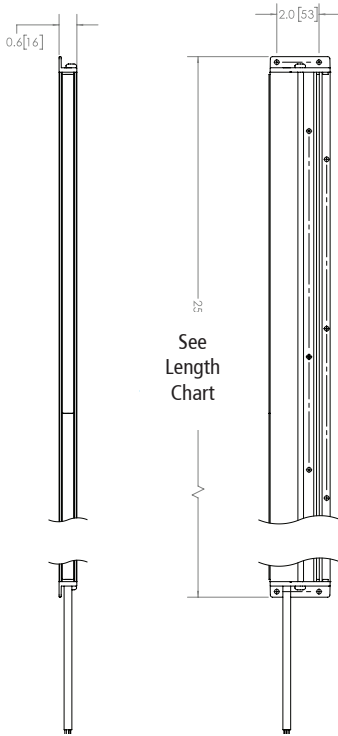

OUTLINER™ - MATRIX® ENABLED

TRI-COLOR WARNING FOR RUNNING BOARDS

The Outliner™ Matrix® distributes a bright output to increase visibility on running boards for side and intersection warning. The tri-color LED lighthead can be customized with the Matrix software to produce an unlimited number of flash patterns that can be synchronized across vehicles. Units include a simple to install CAT5 cable and power/ground cable. The Outliner features high-grade, powder-coated aluminum housing and sealed weather-resistant lighthead. Choose between 60" or 72" lengths.

VOLTS AMPS	12V 1.5A (OL60), 1.8A (OL72)
DIMS	0.6" H x 2" D 16mm H x 53mm D
FLASH PATTERNS	Unlimited
CERTS	[CLASS II (SAE J595) A, R, W only], [CLASS III (SAE J595) B only], CA T13 (R only), IP67, RoHS

- DETAILS**
- Customize any flash pattern using the Matrix software
 - Synchronize flash patterns across the vehicle
 - CAT5 cable allows plug-and-play with any Matrix siren or SIB
 - 60" and 72" lengths available
 - Each 12" section offers tri-color
 - Universal surface mount capability
 - Powder coated aluminum frame
 - Polycarbonate durable lens
 - Vehicle brackets sold separately

MODEL	WIRE EXIT	LENGTH	AMPS	ILLUMINATION COLORS
OL60L-BAW-CM	Left	61.3" 1557 mm	1.5	BAW
OL60L-RAW-CM	Left	61.3" 1557 mm	1.5	RAW
OL60L-RBA-CM	Left	61.3" 1557 mm	1.5	RBA
OL60L-RBW-CM	Left	61.3" 1557 mm	1.5	RBW
OL60R-BAW-CM	Right	61.3" 1557 mm	1.5	BAW
OL60R-RAW-CM	Right	61.3" 1557 mm	1.5	RAW
OL60R-RBA-CM	Right	61.3" 1557 mm	1.5	RBA
OL60R-RBW-CM	Right	61.3" 1557 mm	1.5	RBW
OL72L-BAW-CM	Left	73.3" 1862 mm	1.8	BAW
OL72L-RBW-CM	Left	73.3" 1862 mm	1.8	RBW
OL72R-BAW-CM	Right	73.3" 1862 mm	1.8	BAW
OL72R-RBW-CM	Right	73.3" 1862 mm	1.8	RBW