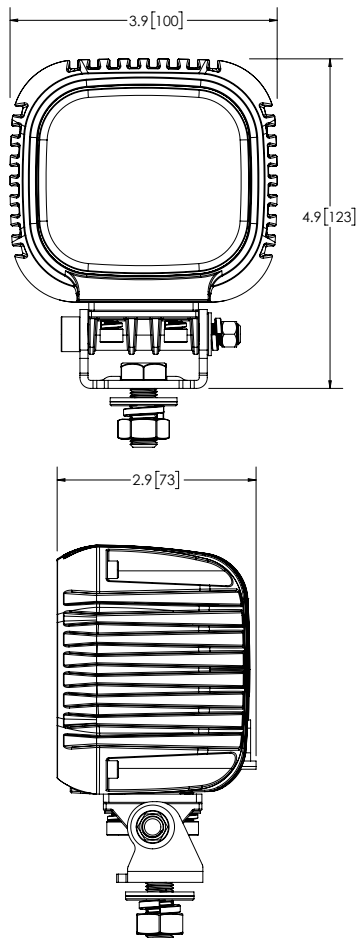

CW2605

NINE 7-WATT LEDs

DT04-2P
Female DEU
Mate: DT06-2S

Youtube.com/Code3Inc

Light up the scene with the compact but intense CW2605 worklight. It casts a wide beam with a softer, diffused glow that will illuminate the scene. A deutsch connector and multiple mounting options make this worklight perfect for a variety of applications. This LED model offers over 80,000 hours of maintenance-free life expectancy, draws a little over two amps and features a rugged design complete with built-in vent to prevent fogging.

VOLTS AMPS	12-24V 2.4A
DIMS	4.9" H x 3.9" L x 2.9" D 123mm H x 100mm L x 73mm D
CERTS	CE, IP67, RoHS
DETAILS	<ul style="list-style-type: none"> • Deutsch connector • Direct mount option • Built-in vent • Aluminum housing • Polycarbonate lens • Temperature range: -40°F to 149°F (-40°C to 65°C)

MODEL	TYPE	LUMENS (RAW)
CW2605	Flood	2,875