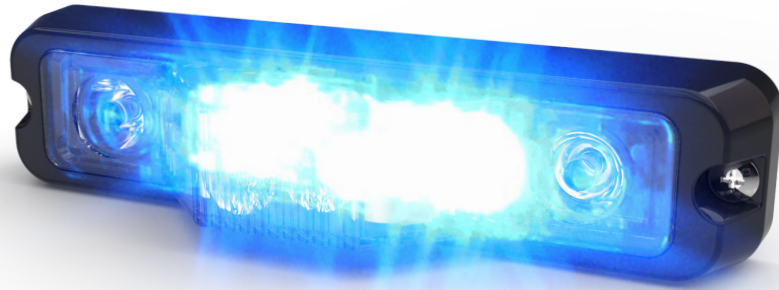

M180™ SERIES MULTI-MOUNT

M180S-B

The M180™ combines three lights into one compact device making it one of the most versatile lights offered in the exterior lighting product line. It casts 180° of single- or dual-color light and its low-profile design allows for multiple surface mounting options. Features include a custom bracket for all pursuit vehicles, dozens of flash patterns, puddle light, takedown lightheads and a sync function with Chase™, MR6 and Mega Thin™ exterior lights.

VOLTS AMPS	12-24V 1.3A (single-color), 1.4A (dual-color)
DIMS	1.2" H x 5.1" L x 1.4"D 30mm H x 130mm L x 37mm D
MOUNTING HOLE SPACING	4.74" 121mm
FLASH PATTERNS	29 (single-color), 69 (dual-color)
CERTS	CLASS I (SAE J595, SAE J845), CA T13, ECE REG 65, R10, IP67, RoHS
DETAILS	<ul style="list-style-type: none"> 3-in-1 light: Intersection light, a takedown light, and a ground light Sync-capable with XTP, Mega Thin™, Chase™, MR6, MICROPAK, CD5051, HB12PAK and CD9215 Brackets included for surface mount, edge mount with 30-degree adjustable pivoting
REPLACE	"_" with A = Amber, B = Blue, G = Green, R = Red, W = White