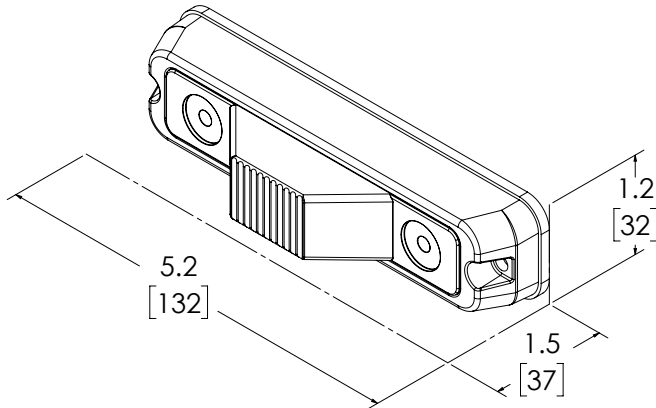

M180™ SERIES MULTI-MOUNT

M180S-B

The M180™ combines three lights into one compact device making it one of the most versatile lights offered in the exterior lighting product line. It casts 180° of single- or dual-color light and its low-profile design allows for multiple surface mounting options. Features include a custom bracket for all pursuit vehicles, dozens of flash patterns, puddle light, takedown lightheads and a sync function with Chase™, MR6 and Mega Thin™ exterior lights.

VOLTS AMPS	12-24V 1.3A (single-color), 1.4A (dual-color)
DIMS	1.2" H x 5.1" L x 1.4"D 30mm H x 130mm L x 37mm D
MOUNTING HOLE SPACING	4.74" 121mm
FLASH PATTERNS	29 (single-color), 69 (dual-color)
CERTS	CLASS I (SAE J595, SAE J845), CA T13, ECE REG 65, R10, IP67, RoHS
DETAILS	<ul style="list-style-type: none"> 3-in-1 light: Intersection light, a takedown light, and a ground light Sync-capable with XTP, Mega Thin™, Chase™, MR6, MICROPAK, CD5051, HB12PAK and CD9215 Brackets included for surface mount, edge mount with 30-degree adjustable pivoting
REPLACE	"_" with A = Amber, B = Blue, G = Green, R = Red, W = White